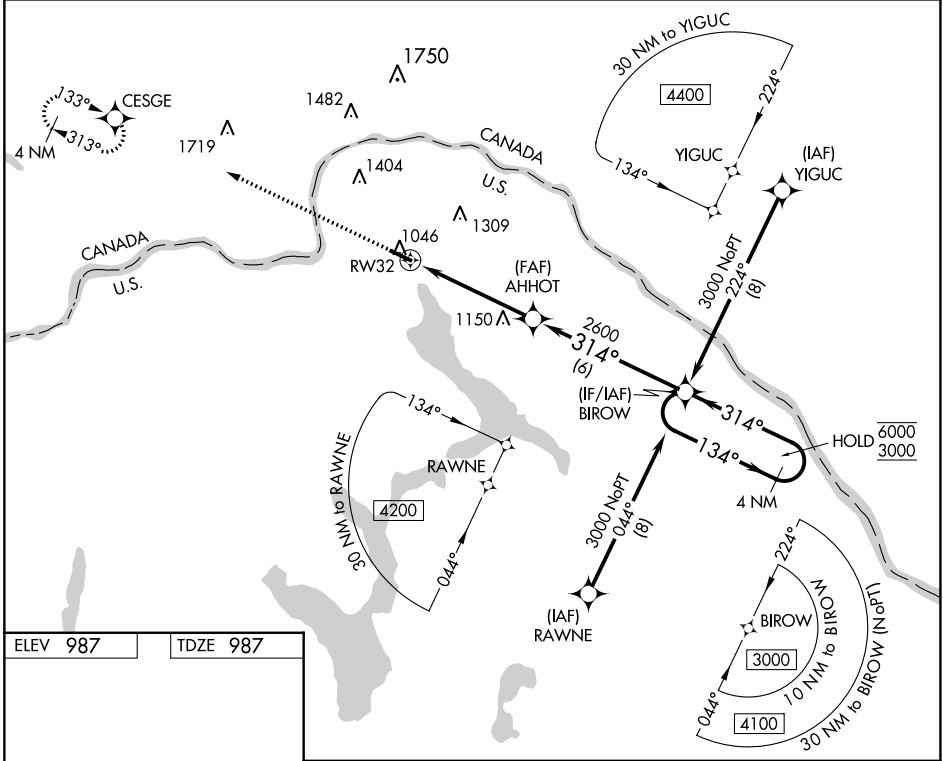

FRENCHVILLE, MAINE

AL-6195 (FAA)

23054

WAAS CH 42942 W32A	APP CRS 314°	Rwy ldg TDZE Apt Elev	4600 987 987
--	------------------------	-----------------------------	---

RNAV (GPS) RWY 32

NORTHERN AROOSTOOK RGNL (FVE)

RNP APCH.

MISSED APPROACH: Climb to 3100 direct CESGE and hold.

ASOS 135.725	BOSTON CENTER 124.75 239.05	UNICOM 122.7 (CTAF) 0
------------------------	---------------------------------------	---------------------------------

CATEGORY	A	B	C	D
LPV DA	1187-1		200 (200-1)	
LNAV MDA	1400-1	413 (500-1)	1400-1½	413 (500-1½)
C CIRCLING	1560-1 573 (600-1)	1580-1 593 (600-1)	1840-2½ 853 (900-2½)	1840-2¾ 853 (900-2¾)

FRENCHVILLE, MAINE
Amdt 2 20JUN19

47°17'N-68°19'W

NORTHERN AROOSTOOK RGNL (FVE)
RNAV (GPS) RWY 32

NE-1, 31 OCT 2024 to 28 NOV 2024

NE-1, 31 OCT 2024 to 28 NOV 2024