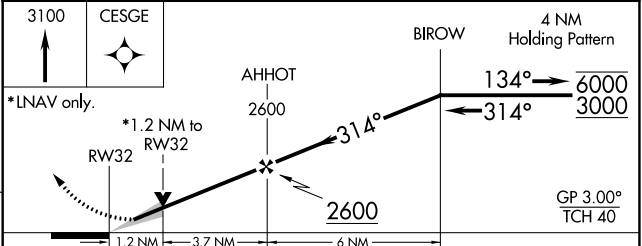

RNP APCH.

MISSED APPROACH: Climb to 3100 direct CESGE and hold.

ASOS 135.725	BOSTON CENTER 124.75 239.05	UNICOM 122.7 (CTAF) 0
------------------------	---------------------------------------	---------------------------------