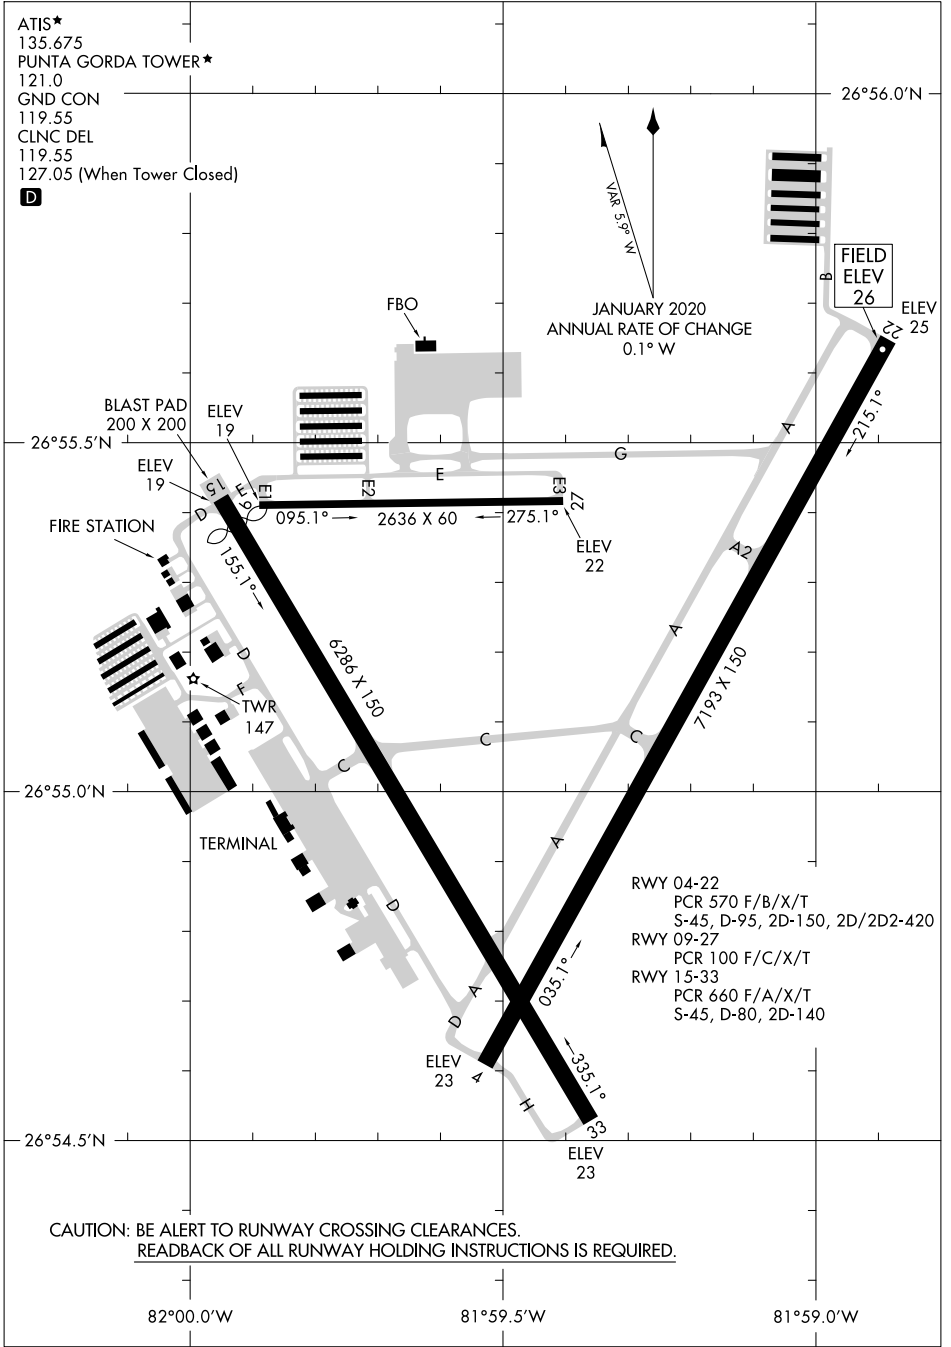

24305

AIRPORT DIAGRAM

AL-6178 (FAA)

PUNTA GORDA (PGD)
PUNTA GORDA, FLORIDA

ATIS★
 135.675
 PUNTA GORDA TOWER★
 121.0
 GND CON
 119.55
 CLNC DEL
 119.55
 127.05 (When Tower Closed)
D

SE-3, 31 OCT 2024 to 28 NOV 2024

SE-3, 31 OCT 2024 to 28 NOV 2024

AIRPORT DIAGRAM

24305

PUNTA GORDA, FLORIDA
PUNTA GORDA (PGD)