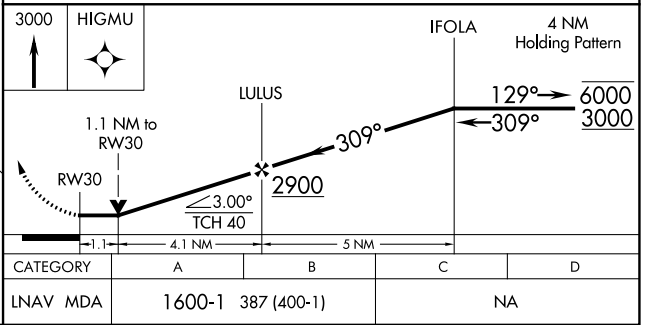

APP CRS	Rwy Idg	3960
309°	TDZE	1213
	Apt Elev	1216

RNAV (GPS) RWY 30

ALGONA MUNI (A.X.A)

RNP APCH.	MISSED APPROACH: Climb to 3000 direct HIGMU and hold.
Rwy 30 helicopter visibility reduction below 3/4 SM NA.	

AWOS-3 118.475	MINNEAPOLIS CENTER 134.0 288.3	UNICOM 122.8 (CTAF) 0

NC-3, 31 OCT 2024 to 28 NOV 2024

NC-3, 31 OCT 2024 to 28 NOV 2024