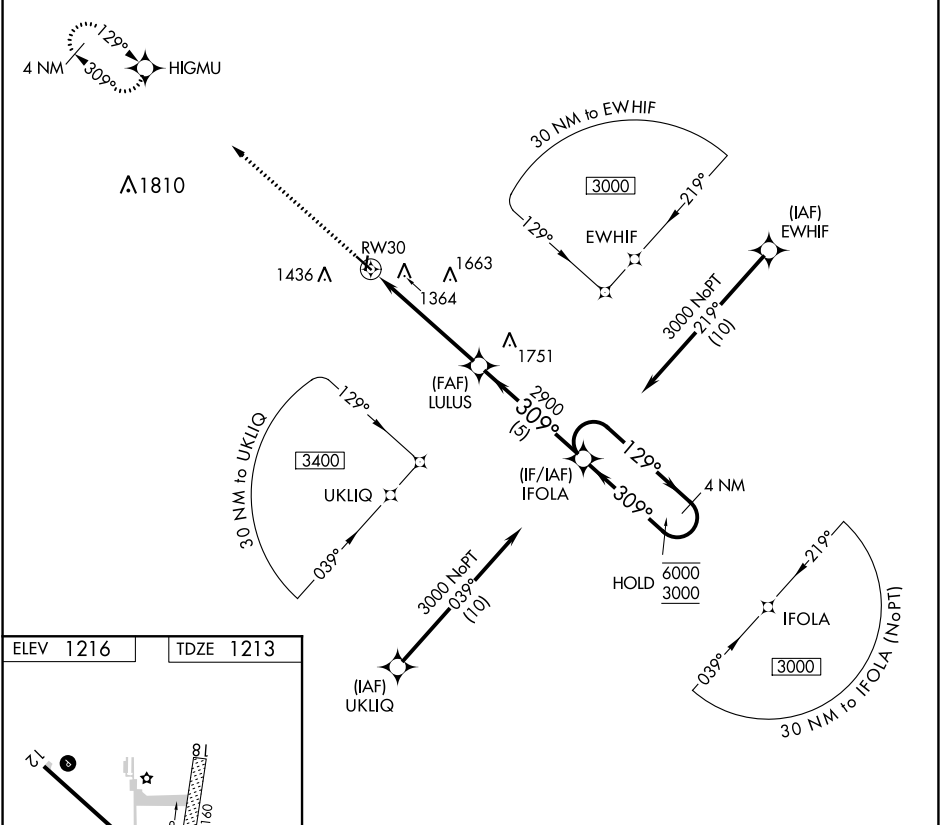

APP CRS	Rwy Idg	3960
309°	TDZE	1213
	Apt Elev	1216

RNAV (GPS) RWY 30

ALGONA MUNI (A.X.A)

RNP APCH.	MISSED APPROACH: Climb to 3000 direct HIGMU and hold.
Rwy 30 helicopter visibility reduction below 3/4 SM NA.	

AWOS-3 118.475	MINNEAPOLIS CENTER 134.0 288.3	UNICOM 122.8 (CTAF) 0
--------------------------	--	---------------------------------

NC-3, 31 OCT 2024 to 28 NOV 2024

NC-3, 31 OCT 2024 to 28 NOV 2024