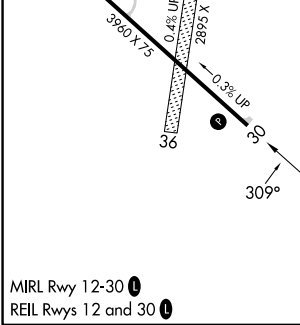

APP CRS	Rwy Idg	3960
309°	TDZE	1213
	Apt Elev	1216

RNAV (GPS) RWY 30

ALGONA MUNI (A.X.A)

RNP APCH.	MISSED APPROACH: Climb to 3000 direct HIGMU and hold.
Rwy 30 helicopter visibility reduction below 3/4 SM NA.	

AWOS-3 118.475	MINNEAPOLIS CENTER 134.0 288.3	UNICOM 122.8 (CTAF) 0

NC-3, 31 OCT 2024 to 28 NOV 2024

NC-3, 31 OCT 2024 to 28 NOV 2024