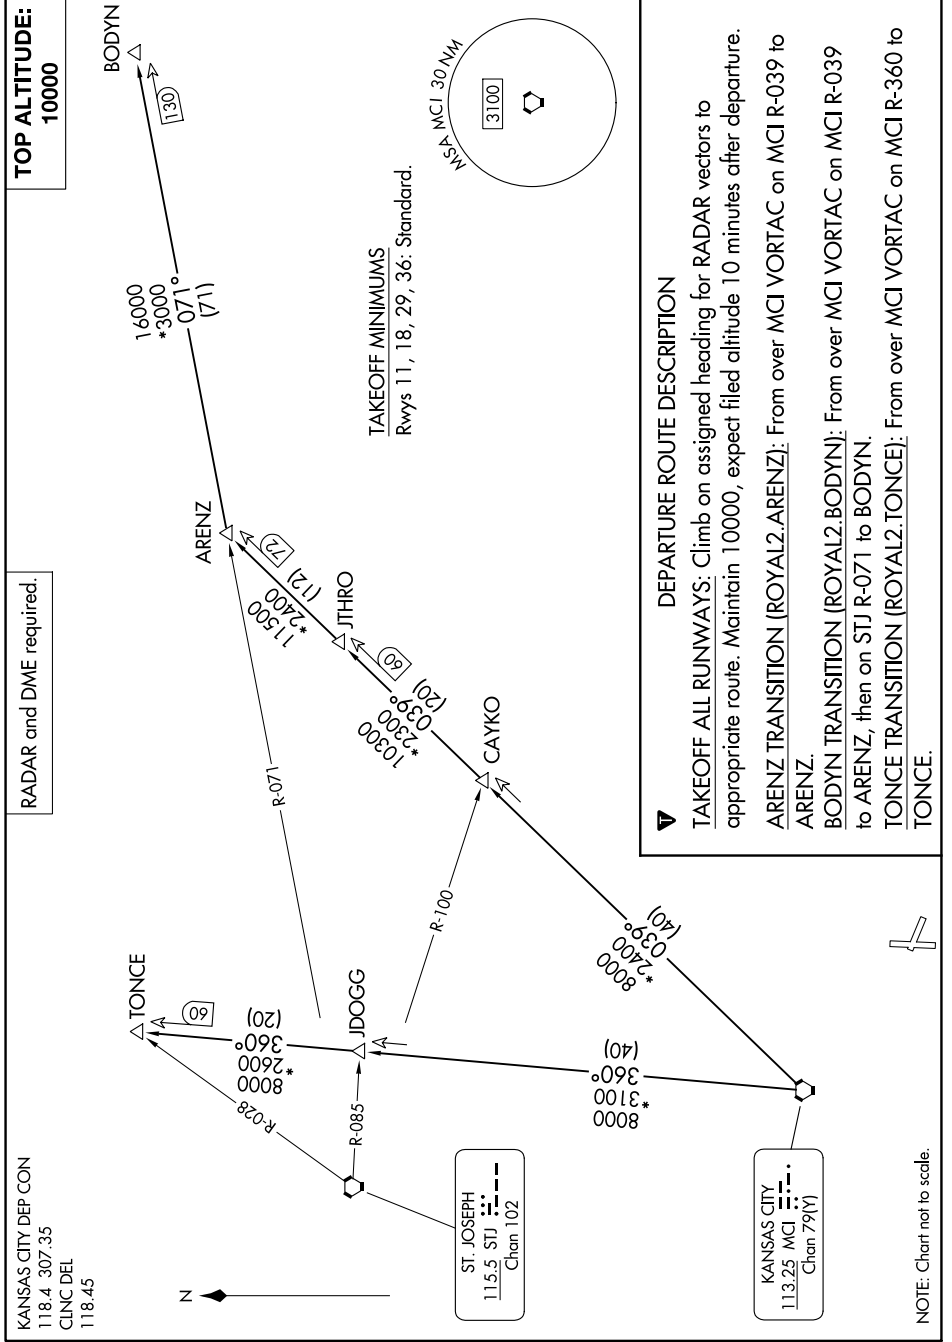

ROYAL TWO DEPARTURE

AL-6104 (FAA)

LEE'S SUMMIT MUNI (LXT)

LEE'S SUMMIT, MISSOURI

NC-3, 03 OCT 2024 to 31 OCT 2024

ROYAL TWO DEPARTURE

LEE'S SUMMIT, MISSOURI

LEE'S SUMMIT MUNI (LXT)

NC-3, 03 OCT 2024 to 31 OCT 2024