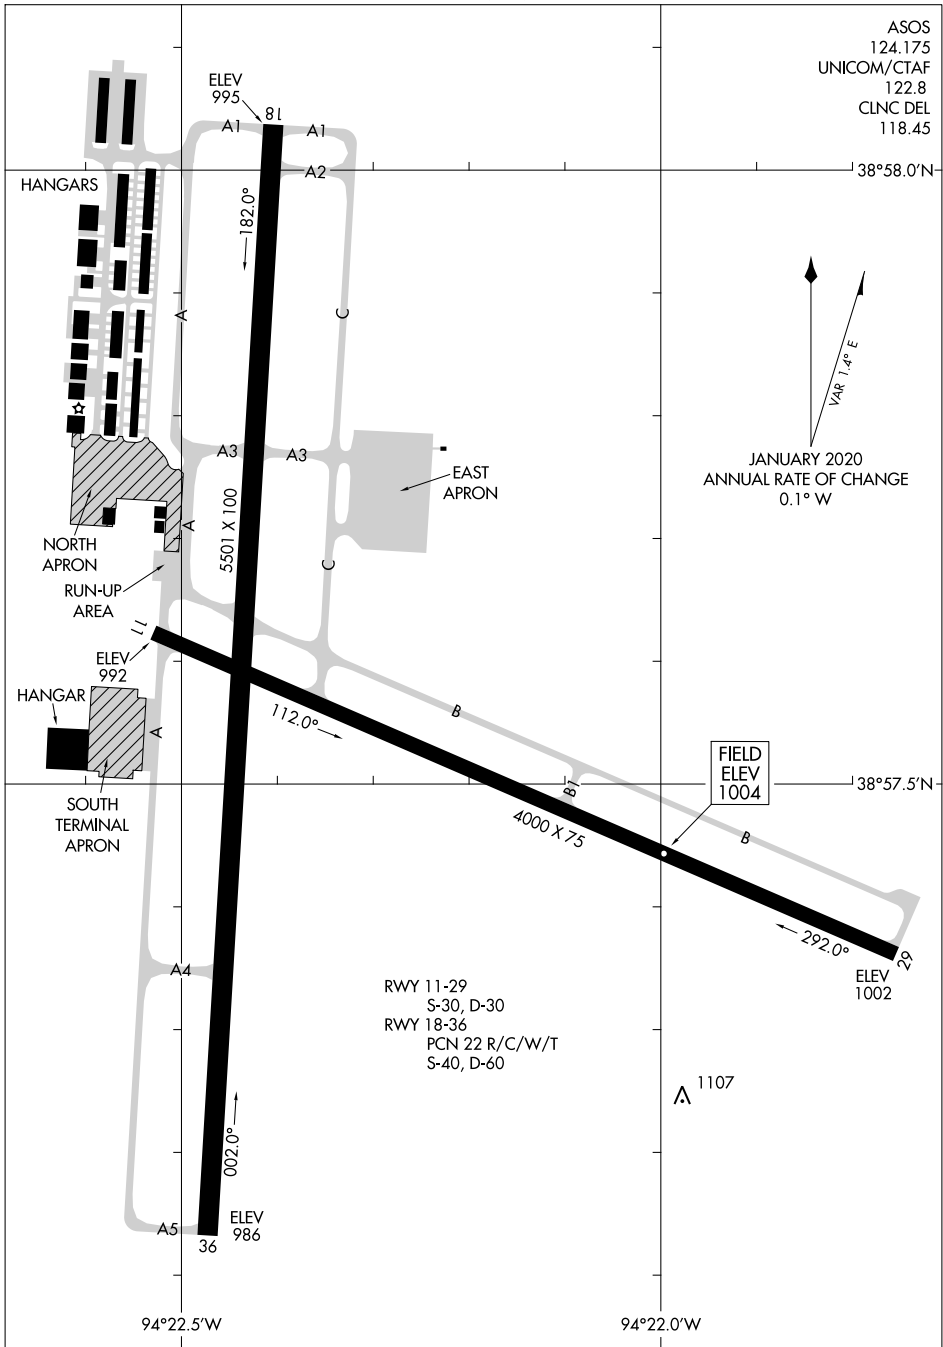

24081

AIRPORT DIAGRAM

AL-6104 (FAA)

LEE'S SUMMIT MUNI (LXT)

LEE'S SUMMIT, MISSOURI

ASOS
124.175
UNICOM/CTAF
122.8
CLNC DEL
118.45

NC-3, 31 OCT 2024 to 28 NOV 2024

NC-3, 31 OCT 2024 to 28 NOV 2024

AIRPORT DIAGRAM

24081

RWY 11-29
S-30, D-30
RWY 18-36
PCN 22 R/C/W/T
S-40, D-60

LEE'S SUMMIT, MISSOURI

LEE'S SUMMIT MUNI (LXT)