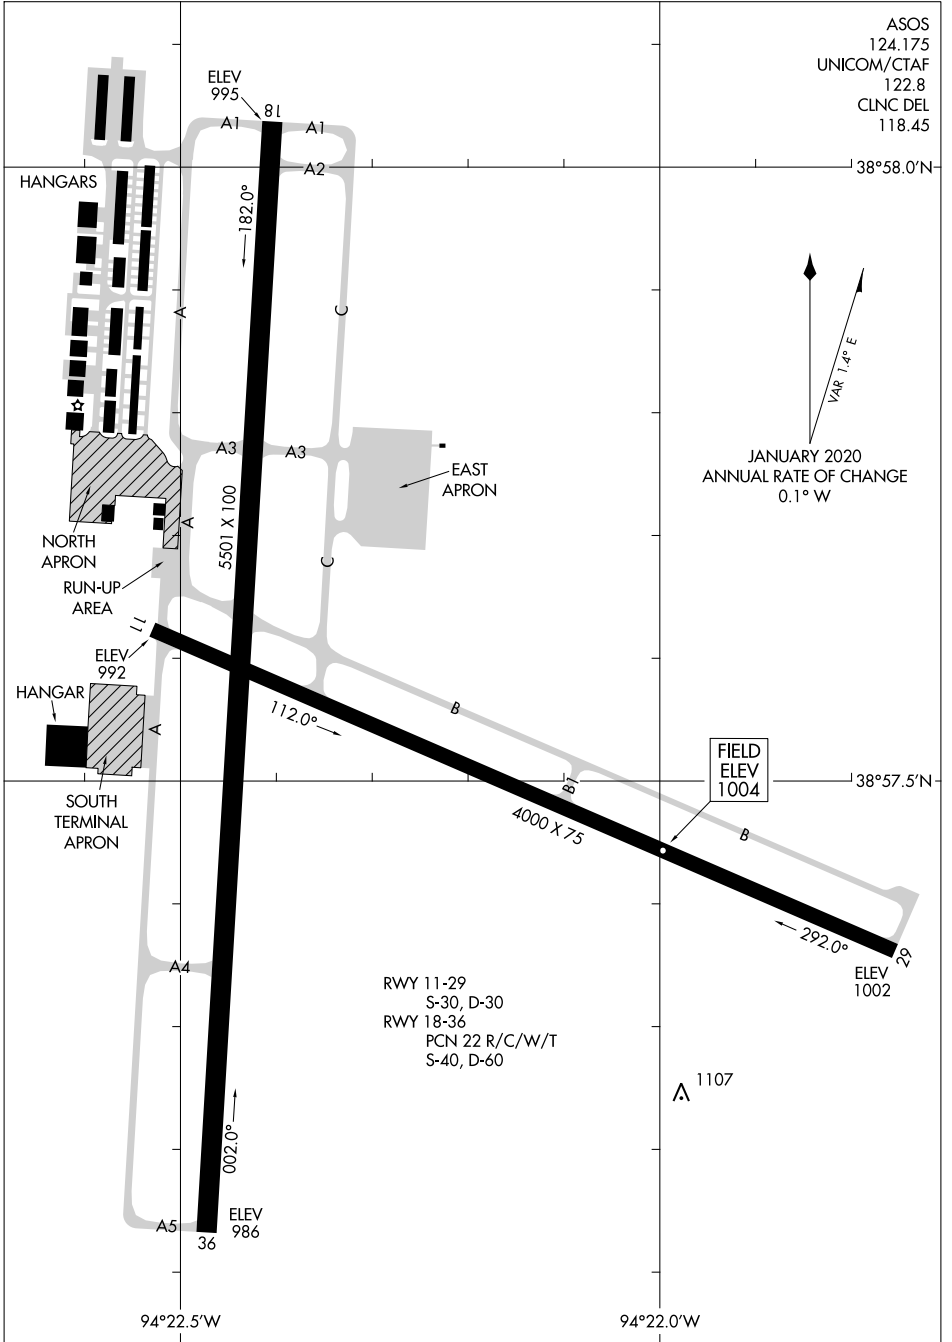

24081

AIRPORT DIAGRAM

AL-6104 (FAA)

LEE'S SUMMIT MUNI (LXT)

LEE'S SUMMIT, MISSOURI

ASOS
124.175
UNICOM/CTAF
122.8
CLNC DEL
118.45

NC-3, 03 OCT 2024 to 31 OCT 2024

NC-3, 03 OCT 2024 to 31 OCT 2024

AIRPORT DIAGRAM

24081

RWY 11-29
S-30, D-30
RWY 18-36
PCN 22 R/C/W/T
S-40, D-60

LEE'S SUMMIT, MISSOURI

LEE'S SUMMIT MUNI (LXT)