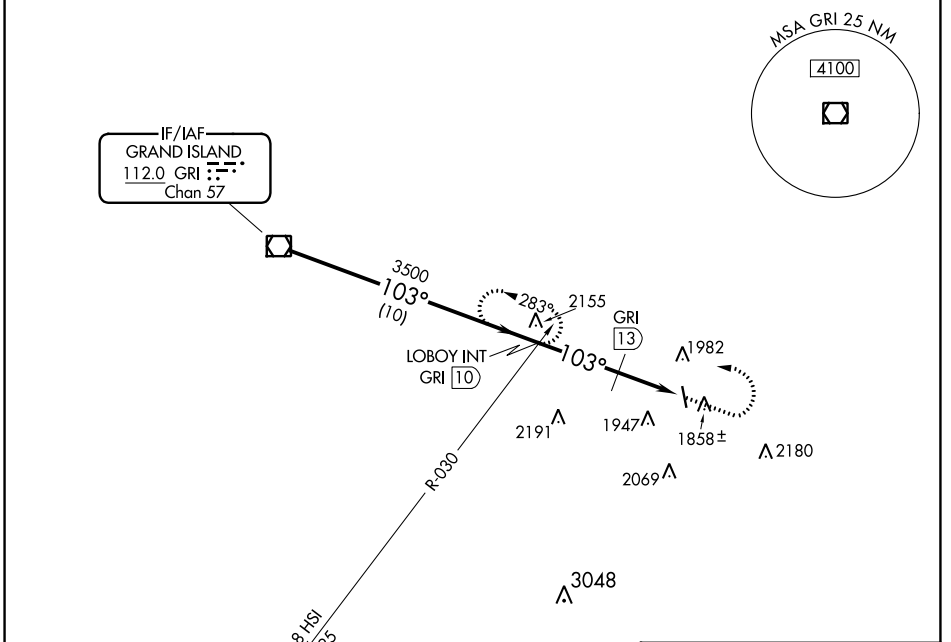

VOR/DME GRI 112.0 Chan 57	APP CRS 103°	Rwy Idg TDZE Apt Elev N/A N/A 1803
---	------------------------	--

VOR-A
AURORA MUNI-AL POTTER FIELD (AUH)

MISSSED APPROACH: Climb to 3500 then left turn on GRI R-103 to LOBOY INT/GRI 10 DME and hold.

AWOS-3 121.225	MINNEAPOLIS CENTER 119.4 278.8	UNICOM 122.8 (CTAF)
--------------------------	--	-------------------------------

IF/IAF
GRAND ISLAND
112.0 GRI
Chan 57

NC-2, 18 MAY 2023 to 15 JUN 2023

NC-2, 18 MAY 2023 to 15 JUN 2023

CATEGORY	A	B	C	D
CIRCLING	2540-1	737 (800-1)	2540-2	2540-2¼
			737 (800-2)	737 (800-2¼)
DME MINIMUMS				
CIRCLING	2300-1	2380-1	2420-1¾	2540-2¼
	497 (500-1)	577 (600-1)	617 (700-1¾)	737 (800-2¼)

ELEV 1803					
MRL Rwy 16-34					
FAF to MAP 5.4 NM					
Knots	60	90	120	150	180
Min:Sec	5:24	3:36	2:42	2:10	1:48