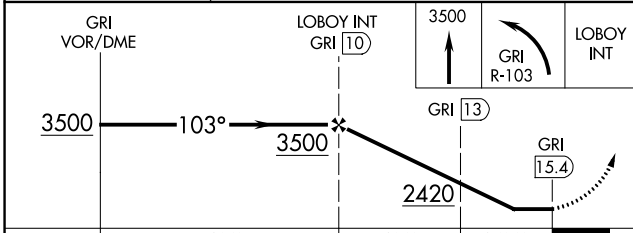

VOR/DME GRI 112.0 Chan 57	APP CRS 103°	Rwy Idg TDZE Apt Elev N/A N/A 1803
---	------------------------	--

VOR-A
AURORA MUNI-AL POTTER FIELD (AUH)

MISSSED APPROACH: Climb to 3500 then left turn on GRI R-103 to LOBOY INT/GRI 10 DME and hold.

AWOS-3 121.225	MINNEAPOLIS CENTER 119.4 278.8	UNICOM 122.8 (CTAF)
--------------------------	--	-------------------------------

IF/IAF
GRAND ISLAND
112.0 GRI
Chan 57

NC-2, 18 MAY 2023 to 15 JUN 2023

NC-2, 18 MAY 2023 to 15 JUN 2023

CATEGORY	A	B	C	D
CIRCLING	2540-1	737 (800-1)	2540-2	2540-2¼
			737 (800-2)	737 (800-2¼)
DME MINIMUMS				
CIRCLING	2300-1	2380-1	2420-1¾	2540-2¼
	497 (500-1)	577 (600-1)	617 (700-1¾)	737 (800-2¼)

ELEV 1803					
MRL Rwy 16-34					
FAF to MAP 5.4 NM					
Knots	60	90	120	150	180
Min:Sec	5:24	3:36	2:42	2:10	1:48