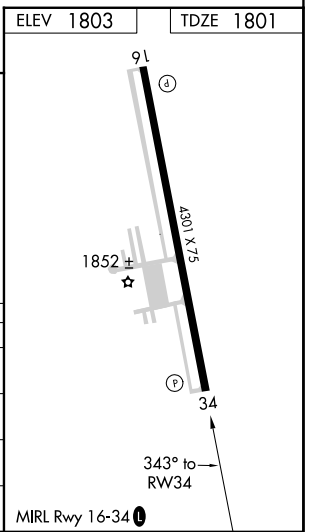

WAAS CH 87009 W34A	APP CRS 343°	Rwy Idg TDZE Apt Elev	4301 1801 1803
--	------------------------	-----------------------------	---

RNAV (GPS) RWY 34

AURORA MUNI-AL POTTER FIELD (AUH)

⚠ Baro-VNAV NA when using Grand Island altimeter setting. For uncompensated Baro-VNAV systems, LNAV/VNAV NA below -18°C (0°F) or above 54°C (130°F). DME/DME RNP-0.3 NA. When local altimeter setting not received, use Grand Island altimeter setting and increase all DA 41 feet and all MDA 60 feet. VDP NA when using Grand Island altimeter setting.

MISSED APPROACH: Climb to 3400 direct CEGIT and hold.

AWOS-3 121.225	MINNEAPOLIS CENTER 119.4 278.8	UNICOM 122.8 (CTAF)
--------------------------	--	-------------------------------

CATEGORY	A	B	C	D
LPV DA	2051-1	250 (300-1)		NA
LNAV/VNAV DA	2129-1¼	328 (400-1¼)		NA
LNAV MDA	2260-1	459 (500-1)		NA
C CIRCLING	2300-1 497 (500-1)	2340-1 537 (600-1)		NA