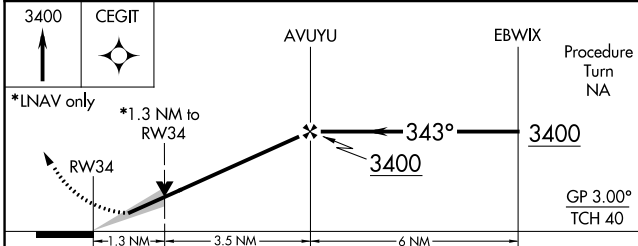

WAAS CH 87009 W34A	APP CRS 343°	Rwy Idg TDZE Apt Elev	4301 1801 1803
--	------------------------	-----------------------------	---

RNAV (GPS) RWY 34

AURORA MUNI-AL POTTER FIELD (AUH)

⚠ Baro-VNAV NA when using Grand Island altimeter setting. For uncompensated Baro-VNAV systems, LNAV/VNAV NA below -18°C (0°F) or above 54°C (130°F). DME/DME RNP-0.3 NA. When local altimeter setting not received, use Grand Island altimeter setting and increase all DA 41 feet and all MDA 60 feet. VDP NA when using Grand Island altimeter setting.

MISSED APPROACH: Climb to 3400 direct CEGIT and hold.

AWOS-3 121.225	MINNEAPOLIS CENTER 119.4 278.8	UNICOM 122.8 (CTAF)
--------------------------	--	-------------------------------

CATEGORY	A	B	C	D
LPV DA	2051-1	250 (300-1)		NA
LNAV/VNAV DA	2129-1¼	328 (400-1¼)		NA
LNAV MDA	2260-1	459 (500-1)		NA
C CIRCLING	2300-1 497 (500-1)	2340-1 537 (600-1)		NA