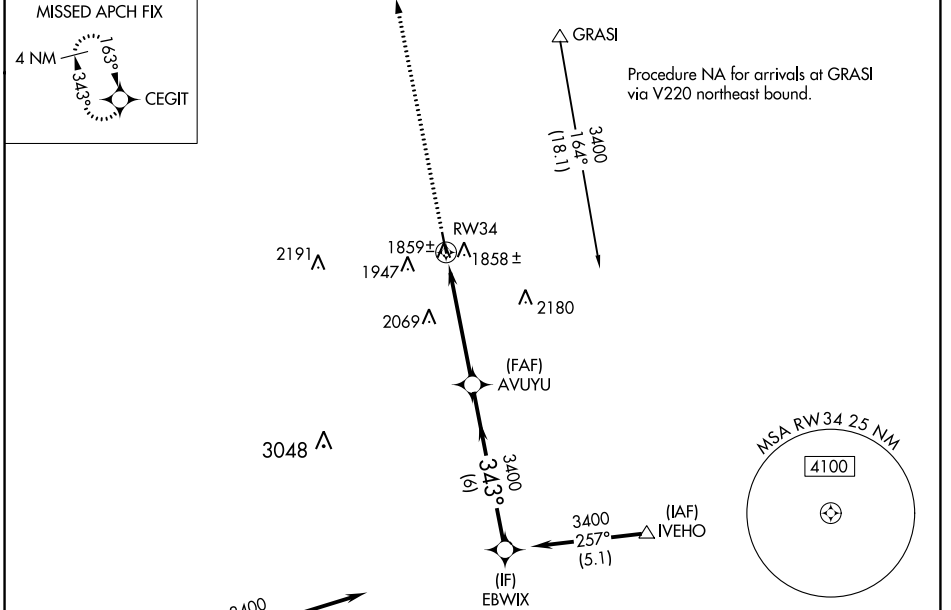

WAAS CH 87009 W34A	APP CRS 343°	Rwy Idg TDZE Apt Elev	4301 1801 1803
--	------------------------	-----------------------------	---

RNAV (GPS) RWY 34

AURORA MUNI-AL POTTER FIELD (AUH)

⚠ Baro-VNAV NA when using Grand Island altimeter setting. For uncompensated Baro-VNAV systems, LNAV/VNAV NA below -18°C (0°F) or above 54°C (130°F). DME/DME RNP-0.3 NA. When local altimeter setting not received, use Grand Island altimeter setting and increase all DA 41 feet and all MDA 60 feet. VDP NA when using Grand Island altimeter setting.

MISSED APPROACH: Climb to 3400 direct CEGIT and hold.

AWOS-3 121.225	MINNEAPOLIS CENTER 119.4 278.8	UNICOM 122.8 (CTAF)
--------------------------	--	-------------------------------

CATEGORY	A	B	C	D
LPV DA	2051-1	250 (300-1)		NA
LNAV/VNAV DA	2129-1¼	328 (400-1¼)		NA
LNAV MDA	2260-1	459 (500-1)		NA
C CIRCLING	2300-1 497 (500-1)	2340-1 537 (600-1)		NA