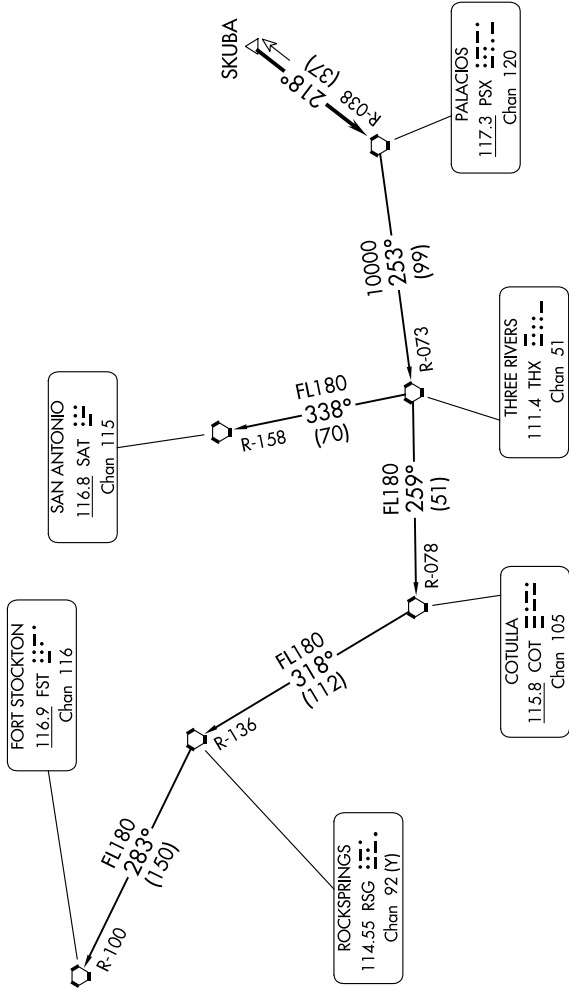

PALACIOS THREE DEPARTURE

SC-5, 03 OCT 2024 to 31 OCT 2024

**TOP ALTITUDE:
ASSIGNED BY ATC**

RADAR and DME required.

AWOS-3
119.325
CTAF
123.0
HOUSTON DEP CON
119.7 281.4

TAKEOFF MINIMUMS.
Rwys 16, 34: Standard.

(CONTINUED ON FOLLOWING PAGE)

SC-5, 03 OCT 2024 to 31 OCT 2024

NOTE: Chart not to scale.