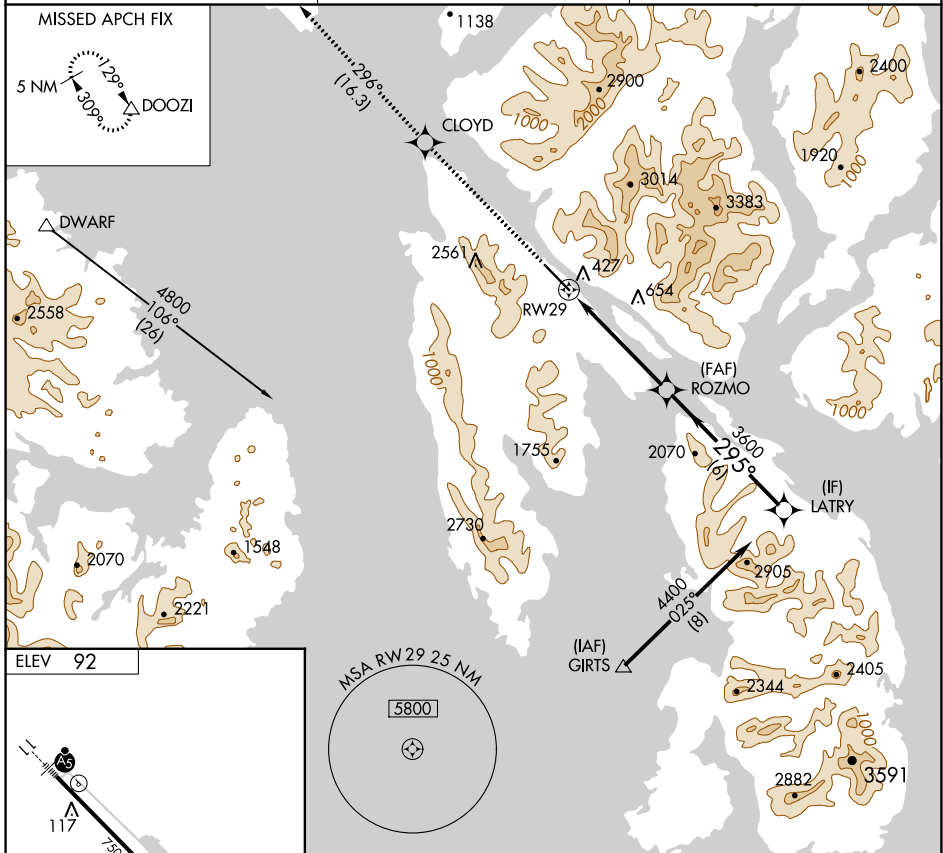

APP CRS 295°	Rwy Idg TDZE Apt Elev	N/A N/A 92
------------------------	-----------------------------	---------------------------------------

RNAV (GPS)-B

KETCHIKAN INTL (KTN)(PAKT)

RNP APCH.	MISSED APPROACH: Climb to 5000 direct CLOYD and on track 296° to DOOZI and hold.
<p>Circling NA northeast of Rwy 29-11.</p>	

AFIS 134.45	ANCHORAGE CENTER 118.5 284.6	KETCHIKAN RADIO 123.6 (CTAF) 0
-----------------------	--	--

5000	CLOYD	tr 296°	DOOZI	LATRY
				4400

CATEGORY	A	B	C	D
CIRCLING	1980-1¼ 1888 (1900-1¼)	2620-1½ 2528 (2600-1½)	2880-3	2788 (2800-3)

AK, 05 SEP 2024 to 31 OCT 2024

AK, 05 SEP 2024 to 31 OCT 2024