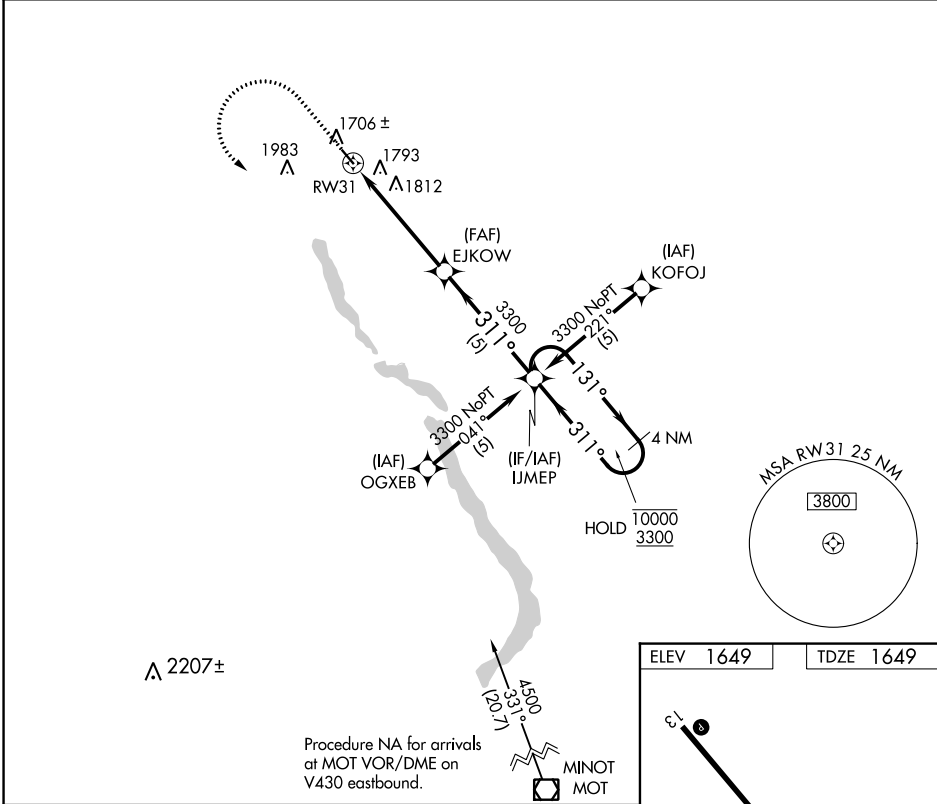

APP CRS
311°
 Rwy Idg **3599**
 TDZE **1649**
 Apt Elev **1649**

RNAV (GPS) RWY 31

MOHALL MUNI (HBC)

RNP APCH.
 ▼
 ▲ NA Use Minot Int'l altimeter setting.

MISSED APPROACH: Climb to 3000 then climbing left turn to 3300 direct IJMEP and hold.

MOT ASOS
118.725

MINOT APP CON ★
119.6 363.8

UNICOM
122.8 (CTAF) 0

CATEGORY	A	B	C	D
RNAV MDA	2180-1	531 (600-1)	2180-1½ 531 (600-1½)	NA
CIRCLING	2240-1	591 (600-1)	2380-2 731 (800-2)	NA

NC-1, 03 OCT 2024 to 31 OCT 2024

NC-1, 03 OCT 2024 to 31 OCT 2024