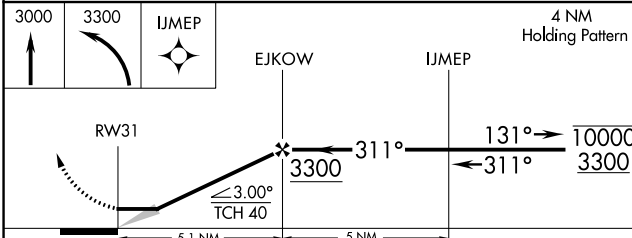

APP CRS
311°
Rwy Idg **3599**
TDZE **1649**
Apt Elev **1649**

RNAV (GPS) RWY 31

MOHALL MUNI (HBC)

RNP APCH.
▼
▲ NA Use Minot Int'l altimeter setting.

MISSED APPROACH: Climb to 3000 then climbing left turn to 3300 direct IJMEP and hold.

MOT ASOS
118.725

MINOT APP CON ★
119.6 363.8

UNICOM
122.8 (CTAF) 0

CATEGORY	A	B	C	D
RNAV MDA	2180-1	531 (600-1)	2180-1½ 531 (600-1½)	NA
CIRCLING	2240-1	591 (600-1)	2380-2 731 (800-2)	NA

NC-1, 03 OCT 2024 to 31 OCT 2024

NC-1, 03 OCT 2024 to 31 OCT 2024