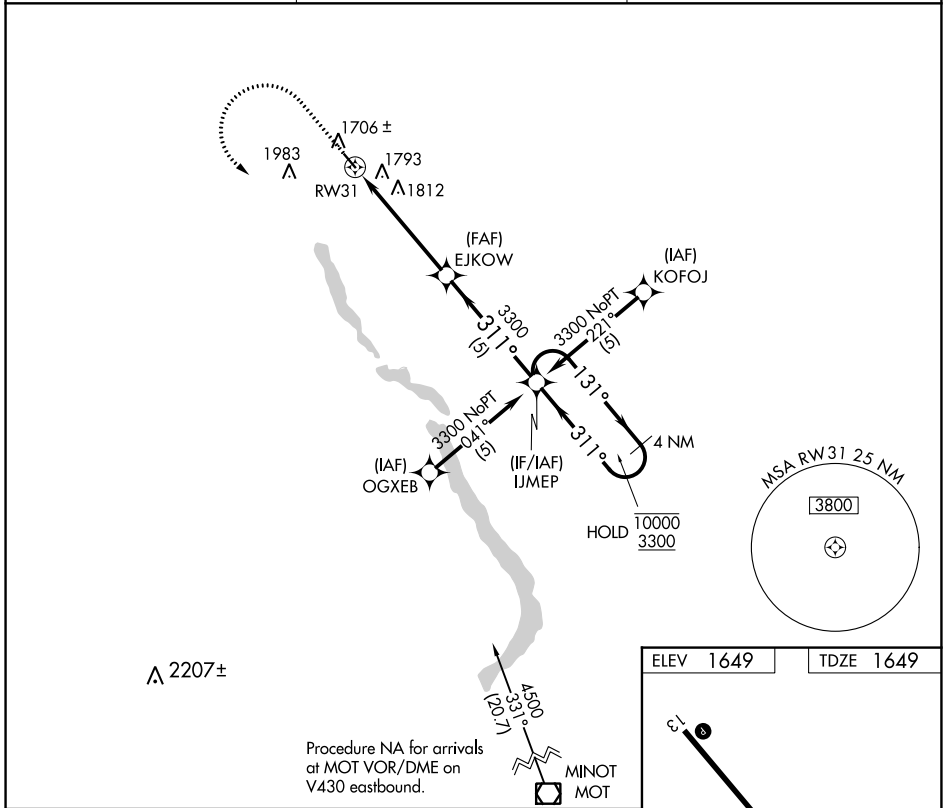

APP CRS	Rwy Idg	<b>3600</b>
<b>311°</b>	TDZE	<b>1649</b>
	Apt Elev	<b>1649</b>

# RNAV (GPS) RWY 31

MOHALL MUNI (HBC)

RNP APCH.	MISSED APPROACH: Climb to 3000 then climbing left turn to 3300 direct IJMEP and hold.
NA Use Minot Int'l altimeter setting.	

MOT ASOS <b>118.725</b>	MINOT APP CON ★ <b>119.6 363.8</b>	UNICOM <b>122.8 (CTAF) 0</b>
----------------------------	---------------------------------------	---------------------------------

CATEGORY	A	B	C	D
RNAV MDA	2180-1 531 (600-1)		2180-1½ 531 (600-1½)	NA
CIRCLING	2240-1 591 (600-1)		2380-2 731 (800-2)	NA

NC-1, 26 JAN 2023 to 23 FEB 2023

NC-1, 26 JAN 2023 to 23 FEB 2023