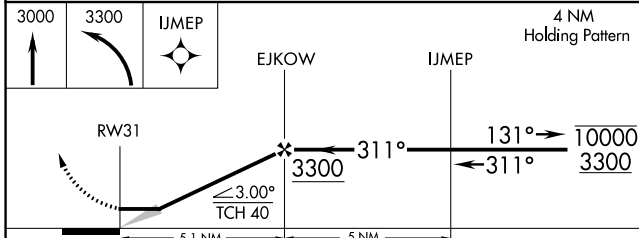

APP CRS	Rwy Idg	<b>3600</b>
<b>311°</b>	TDZE	<b>1649</b>
	Apt Elev	<b>1649</b>

# RNAV (GPS) RWY 31

MOHALL MUNI (HBC)

RNP APCH.	MISSED APPROACH: Climb to 3000 then climbing left turn to 3300 direct IJMEP and hold.
NA Use Minot Int'l altimeter setting.	

MOT ASOS <b>118.725</b>	MINOT APP CON ★ <b>119.6 363.8</b>	UNICOM <b>122.8 (CTAF) 0</b>
----------------------------	---------------------------------------	---------------------------------