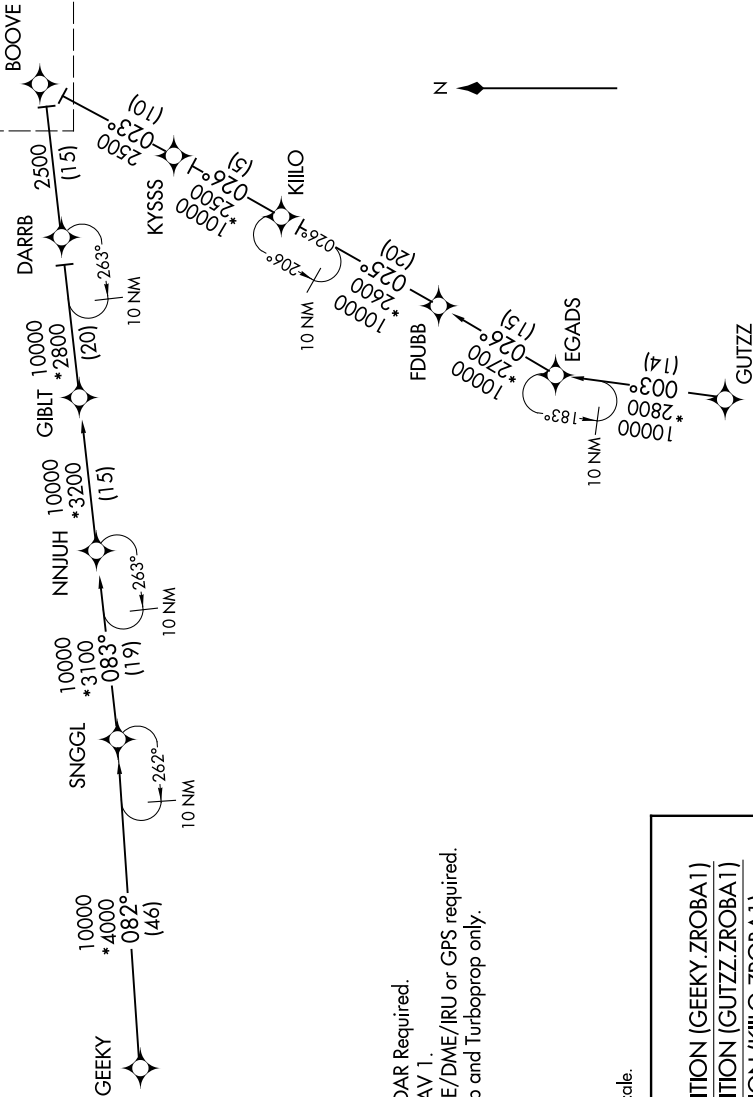

ZROBA ONE ARRIVAL (RNAV) Transition Routes

SC-2, 08 AUG 2024 to 05 SEP 2024

D-ATIS ARR  
123.775  
REGIONAL APP CON  
119.875 284.65

- NOTE: RADAR Required.
- NOTE: RNAV 1.
- NOTE: DME/DME/IRU or GPS required.
- NOTE: Prop and Turboprop only.

NOTE: Chart not to scale.

- GEEKY TRANSITION (GEEKY.ZROBA1)
- GUTZZ TRANSITION (GUTZZ.ZROBA1)
- KILLO TRANSITION (KILLO.ZROBA1)
- SNGGL TRANSITION (SNGGL.ZROBA1)

(CONTINUED ON FOLLOWING PAGE)  
(NARRATIVE ON FOLLOWING PAGE)

SC-2, 08 AUG 2024 to 05 SEP 2024

ZROBA ONE ARRIVAL (RNAV) Transition Routes