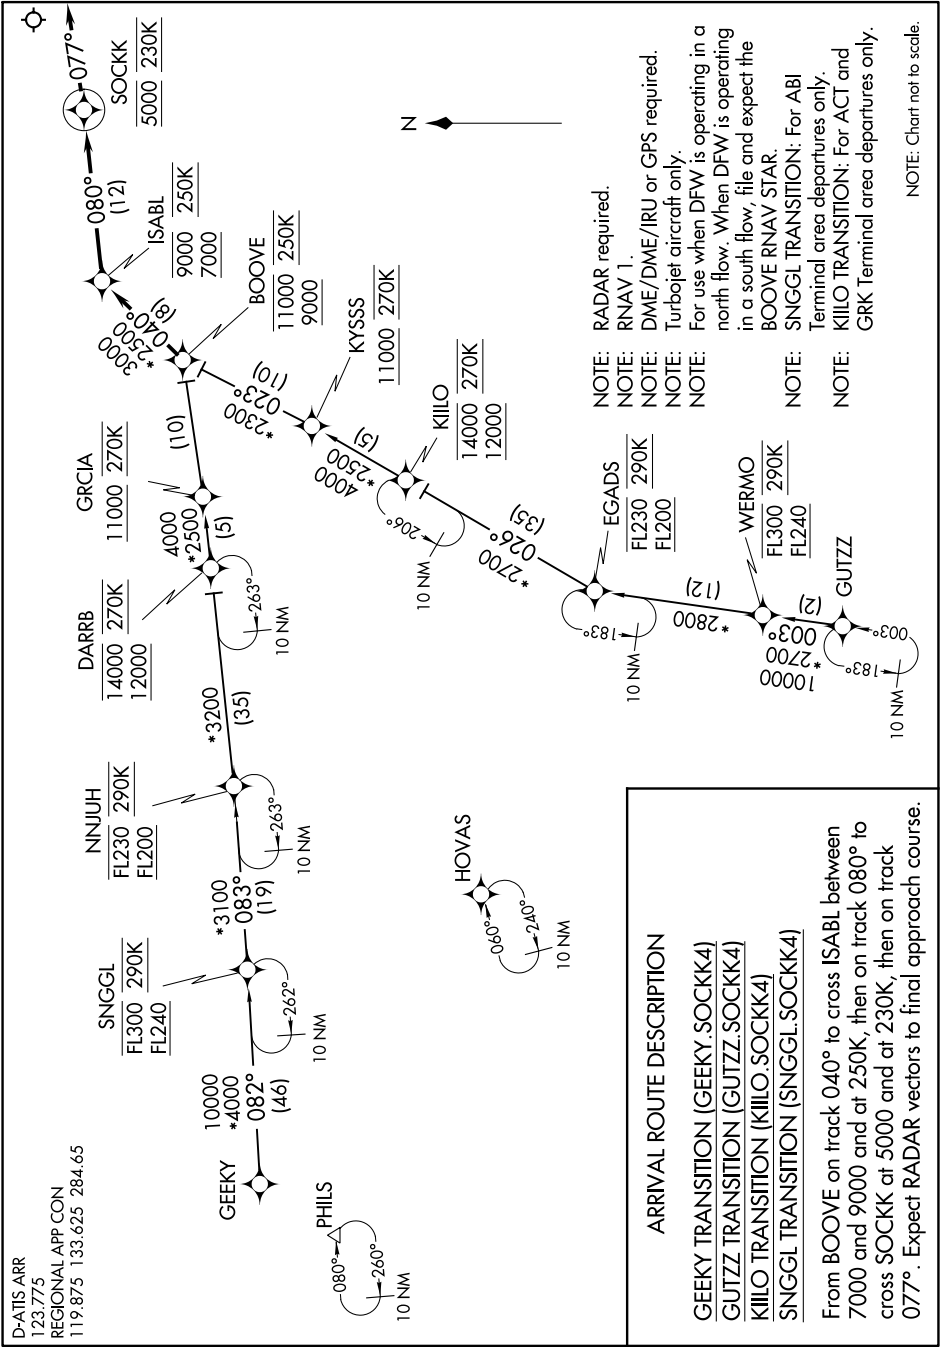

SOCKK FOUR ARRIVAL (RNAV)

SC-2, 08 AUG 2024 to 05 SEP 2024

SOCKK FOUR ARRIVAL (RNAV)

(BOOVE.SOCKK4) 22APR21

- NOTE: RADAR required.
- NOTE: RNAV 1.
- NOTE: DME/DME/IRU or GPS required.
- NOTE: Turbojet aircraft only.
- NOTE: For use when DFW is operating in a north flow. When DFW is operating in a south flow, file and expect the BOOVE RNAV STAR.
- NOTE: SNGGL TRANSITION: For ABI Terminal area departures only.
- NOTE: KILLO TRANSITION: For ACT and GRK Terminal area departures only.

NOTE: Chart not to scale.

SC-2, 08 AUG 2024 to 05 SEP 2024