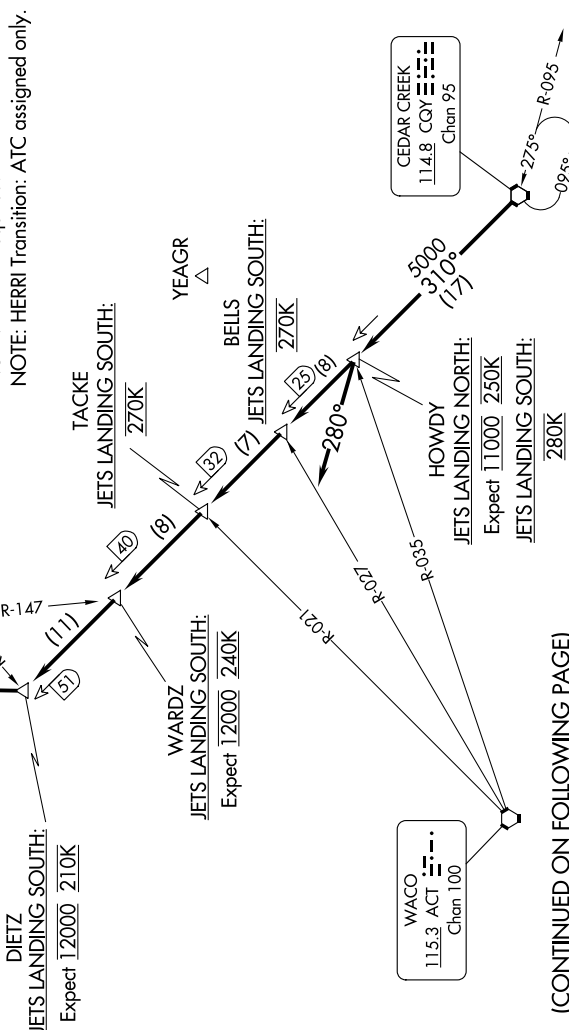

# CEDAR CREEK THREE ARRIVAL Arrival Routes

**PROP AIRCRAFT LANDING DFW:**  
 Expect this STAR only when DFW is landing north. When DFW is landing south, expect and/or file the YEAGR STAR.

**NOTE: RADAR required.**  
**NOTE: HERRI Transition: ATC assigned only.**

**COWBOY**  
 116.2 CVE  
 Chan 109

**MAVERICK**  
 113.1 TTT  
 Chan 78

**WACO**  
 115.3 ACT  
 Chan 100

**CEDAR CREEK**  
 114.8 CQY  
 Chan 95

SC-2, 08 AUG 2024 to 05 SEP 2024

REGIONAL APP CON  
 125.025 133.525 263.025  
 D-ATIS ARR  
 123.775

(CONTINUED ON FOLLOWING PAGE)

Note: Chart not to scale.

SC-2, 08 AUG 2024 to 05 SEP 2024

# CEDAR CREEK THREE ARRIVAL Arrival Routes