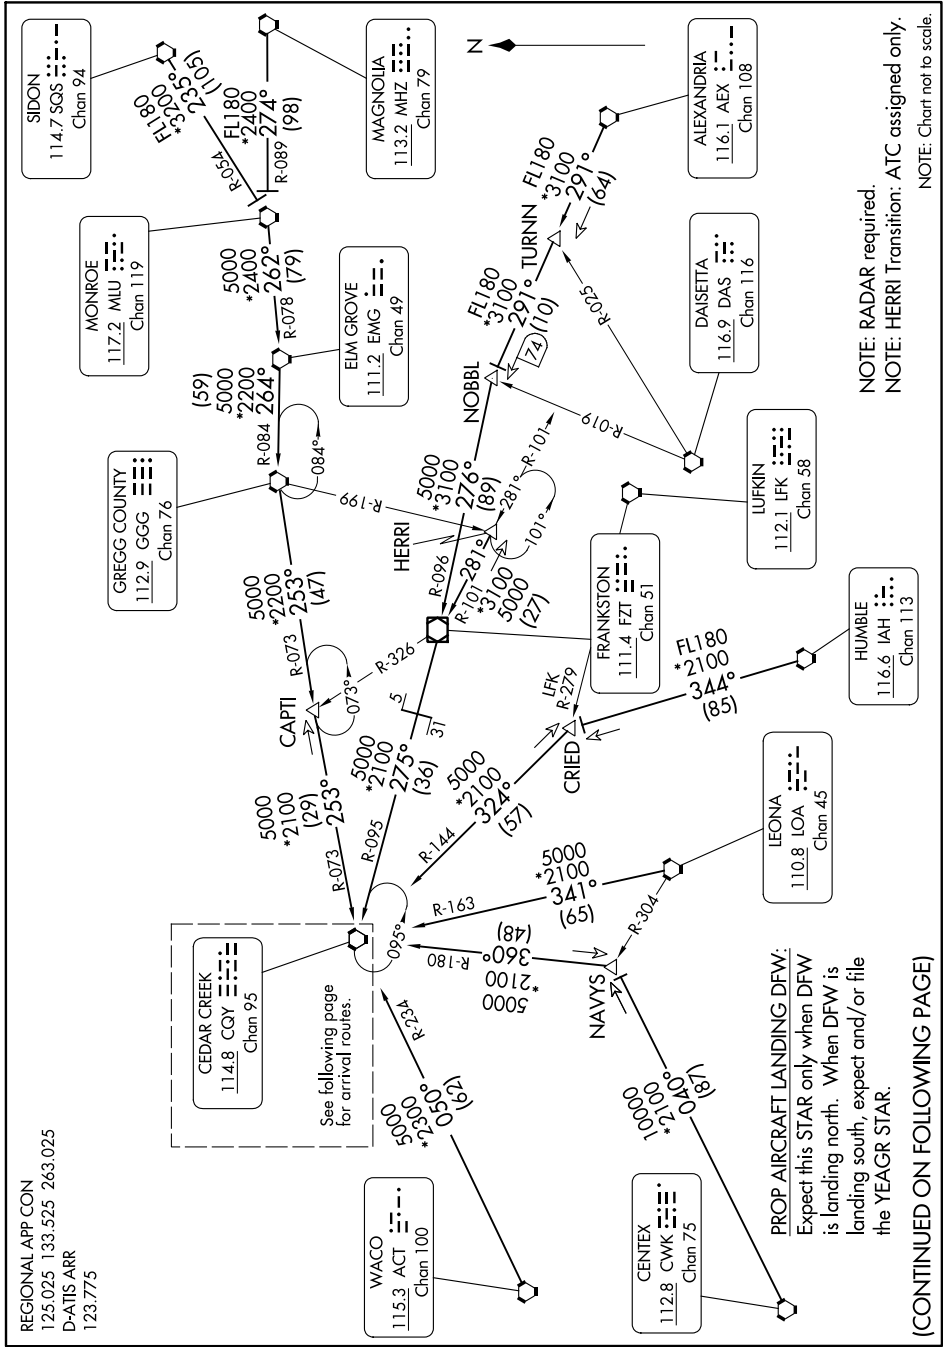

CEDAR CREEK THREE ARRIVAL Transition Routes

SC-2, 08 AUG 2024 to 05 SEP 2024

REGIONAL APP CON
125.025 133.525 263.025
D-ATIS ARR
123.775

See following page
for arrival routes.

PROP AIRCRAFT LANDING DFW:
Expect this STAR only when DFW
is landing north. When DFW is
landing south, expect and/or file
the YEAGR STAR.

NOTE: RADAR required.
NOTE: HERRI Transition: ATC assigned only.
NOTE: Chart not to scale.

(CONTINUED ON FOLLOWING PAGE)

SC-2, 08 AUG 2024 to 05 SEP 2024

CEDAR CREEK THREE ARRIVAL Transition Routes