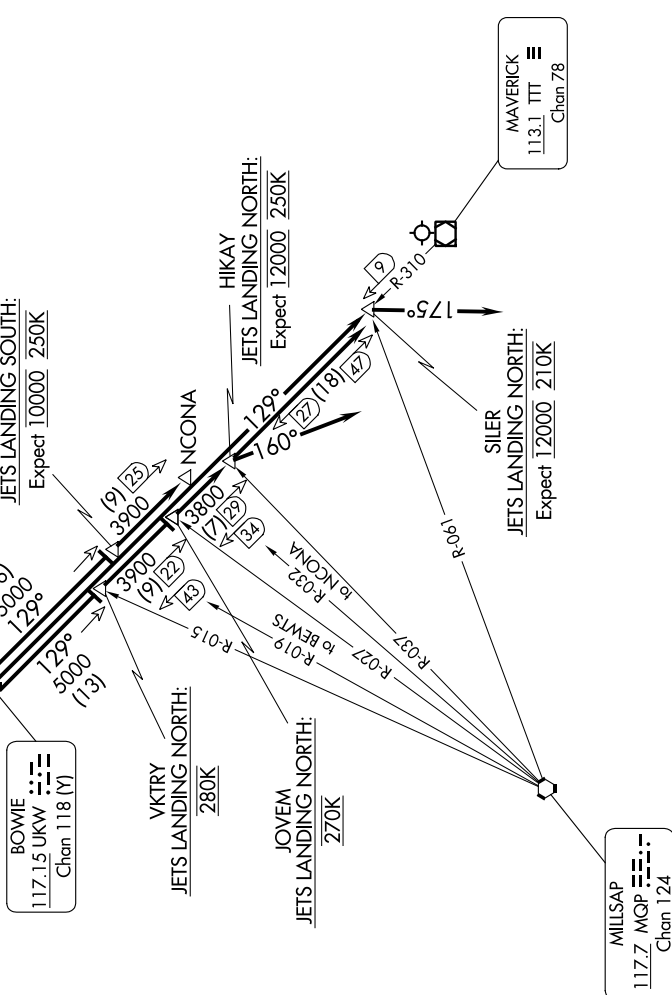

NOTE: RADAR required.

SC-2, 11 JUL 2024 to 08 AUG 2024

REGIONAL APP CON
(PROPS LINDG NORTH ONLY)
118.1 306.95
(PROPS LINDG SOUTH & ALL JETS)
119.875 284.65
D-ATIS ARR
123.775

(CONTINUED ON FOLLOWING PAGE)

NOTE: Chart not to scale.

SC-2, 11 JUL 2024 to 08 AUG 2024