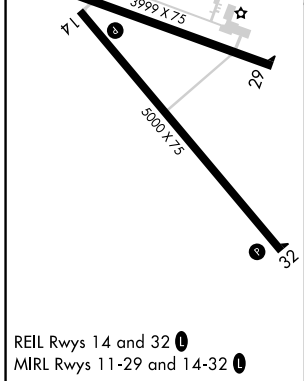

APP CRS 140°	Rwy Idg 5000
	TDZE 655
	Apt Elev 660

RNAV (GPS) RWY 14

PRAIRIE DU CHIEN MUNI (PDC)

▽ DME/DME RNP-0.3 NA. Night Landing: Rwy 11, 32 ▲ NA. Helicopter visibility reduction below 3/4 SM NA.	MISSED APPROACH: Climb to 3000 direct TEVEE and hold.

AWOS-3 119.925	CHICAGO CENTER 133.95 281.4	UNICOM 122.8 (CTAF) 0

CATEGORY	A	B	C	D
LNAV MDA	1360-1	705 (700-1)	1360-2	705 (700-2)
CIRCLING	1580-1 1/4 920 (1000-1 1/4)	1760-1 1/2 1100 (1100-1 1/2)	1800-3	1140 (1200-3)

EC-3, 31 OCT 2024 to 28 NOV 2024

EC-3, 31 OCT 2024 to 28 NOV 2024