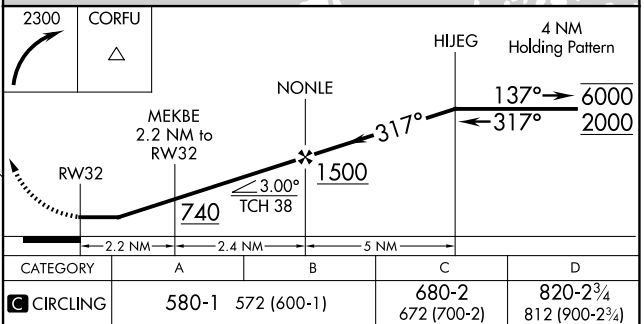

APP CRS 317°	Rwy Idg TDZE Apt Elev	N/A N/A 8
------------------------	-----------------------------	--------------------------------------

RNAV (GPS)-A

NAPLES MUNI (APF)

RNP APCH.			MISSED APPROACH: Climbing right turn to 2300 direct CORFU and hold.		
ATIS 134.225	FORT MYERS APP CON* 124.125 371.85	NAPLES TOWER* 128.5 (CTAF)	GND CON 121.6	CLNC DEL 118.0	CLNC DEL 124.125 (When twr closed)

SE-3, 15 MAY 2025 to 12 JUN 2025

SE-3, 15 MAY 2025 to 12 JUN 2025