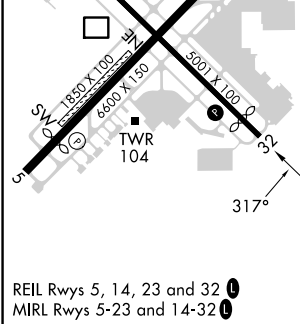

APP CRS 317°	Rwy Idg TDZE Apt Elev	N/A N/A 8
------------------------	-----------------------------	--------------------------------------

RNAV (GPS)-A

NAPLES MUNI (APF)

RNP APCH.			MISSED APPROACH: Climbing right turn to 2300 direct CORFU and hold.		
ATIS 134.225	FORT MYERS APP CON* 124.125 371.85	NAPLES TOWER* 128.5 (CTAF)	GND CON 121.6	CLNC DEL 118.0	CLNC DEL 124.125 (When twr closed)