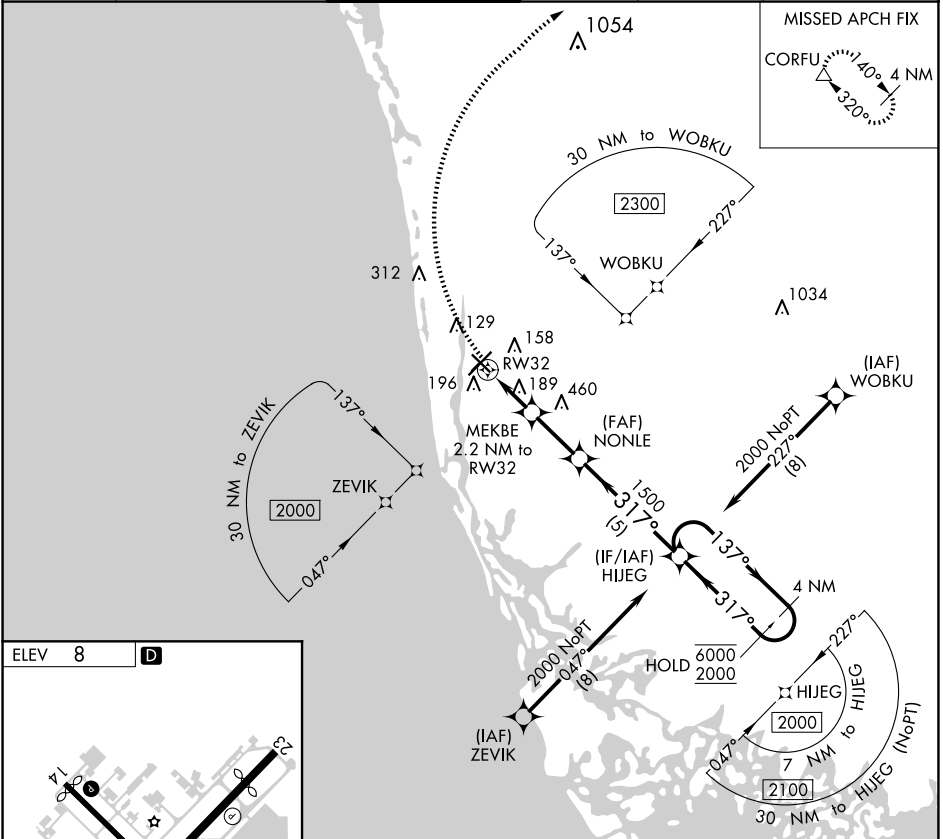

APP CRS 317°	Rwy Idg TDZE Apt Elev	N/A N/A 8
------------------------	-----------------------------	--------------------------------------

RNAV (GPS)-A

NAPLES MUNI (APF)

RNP APCH.			MISSED APPROACH: Climbing right turn to 2300 direct CORFU and hold.		
ATIS 134.225	FORT MYERS APP CON* 124.125 371.85	NAPLES TOWER* 128.5 (CTAF)	GND CON 121.6	CLNC DEL 118.0	CLNC DEL 124.125 (When twr closed)

SE-3, 15 MAY 2025 to 12 JUN 2025

SE-3, 15 MAY 2025 to 12 JUN 2025