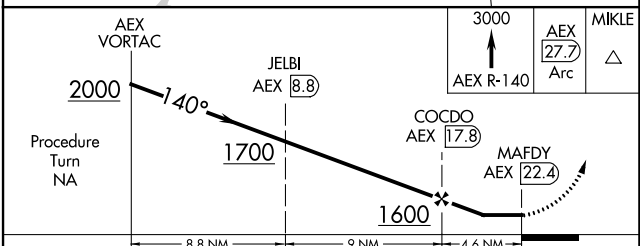

VOR/DME-A

BUNKIE MUNI (2R6)

NA Use Alexandria Intl altimeter setting; when not received, use Esler Rgnl altimeter setting.

MISSED APPROACH: Climb to 3000 via AEX R-140 and AEX 27.7 DME Arc to MIKLE Int/AEX 27.7 DME and hold.

POLK APP CON
125.4 302.2

CTAF
122.9

REIL Rwys 18 and 36	MIRL Rwy 18-36			
CATEGORY	A	B	C	D
CIRCLING	880-1 818 (900-1)	880-1¼ 818 (900-1¼)	NA	

SC-4, 03 OCT 2024 to 31 OCT 2024

SC-4, 03 OCT 2024 to 31 OCT 2024