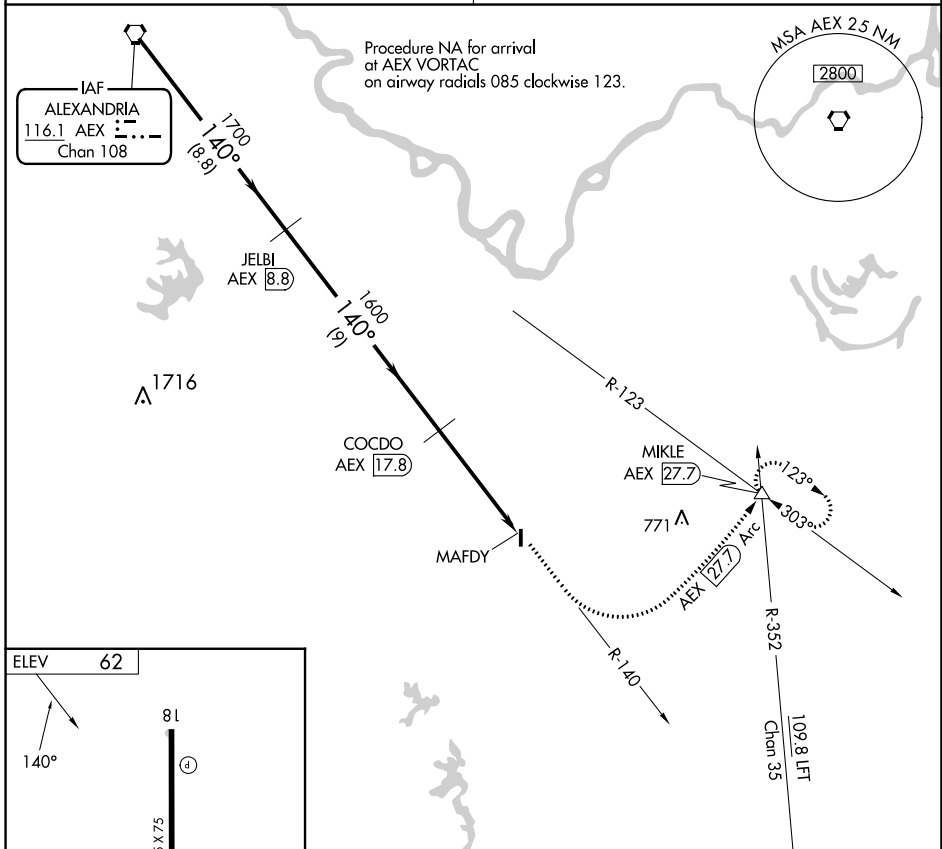

VORTAC AEX 116.1 Chan 108	APP CRS 140°	Rwy Idg TDZE Apt Elev N/A N/A 62
------------------------------------------------------	-------------------------------	----------------------------------------------------------------------

VOR/DME-A

BUNKIE MUNI (2R6)

NA Use Alexandria Intl altimeter setting; when not received, use Esler Rgnl altimeter setting.

MISSED APPROACH: Climb to 3000 via AEX R-140 and AEX 27.7 DME Arc to MIKLE Int/AEX 27.7 DME and hold.

POLK APP CON
125.4 302.2

CTAF
122.9

REIL Rwys 18 and 36	MIRL Rwy 18-36			
CATEGORY	A	B	C	D
CIRCLING	880-1 818 (900-1)	880-1¼ 818 (900-1¼)	NA	

SC-4, 03 OCT 2024 to 31 OCT 2024

SC-4, 03 OCT 2024 to 31 OCT 2024