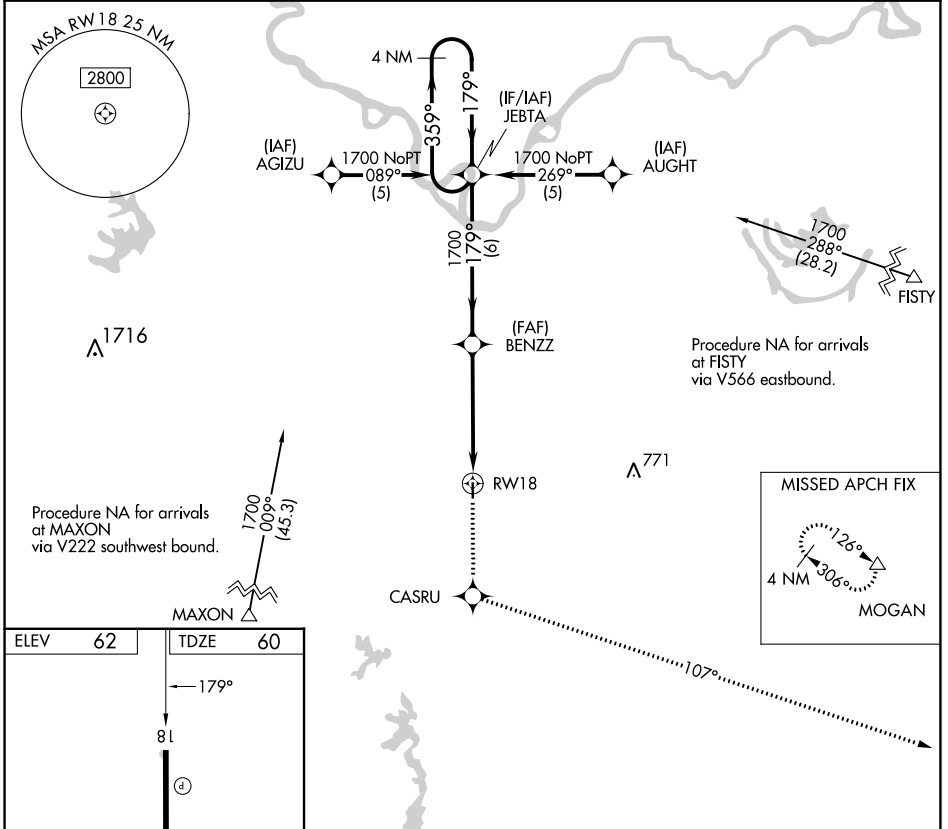

APP CRS	Rwy Idg	3005
179°	TDZE	60
	Apt Elev	62

RNAV (GPS) RWY 18

BUNKIE MUNI (2R6)

RNP APCH.	MISSED APPROACH: Climb to 2000 direct CASRU and via 107° track to MOGAN and hold.
<p>▼ Use Alexandria Intl altimeter setting; when not received, use Esler Rgnl altimeter setting.</p> <p>▲ NA</p>	
POLK APP CON 125.4 302.2	CTAF 122.9

REIL Rwy 18 and 36			
MIRL Rwy 18-36			
CATEGORY	A	B	C D
LNAV MDA	600-1	540 (600-1)	NA

SC-4, 03 OCT 2024 to 31 OCT 2024

SC-4, 03 OCT 2024 to 31 OCT 2024