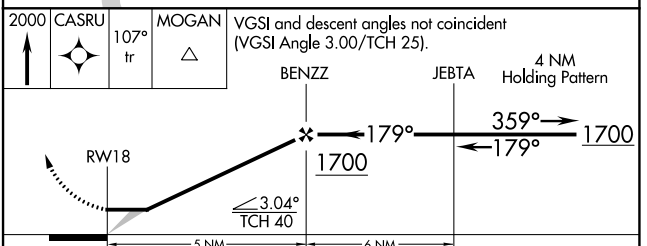

APP CRS	Rwy Idg	3005
179°	TDZE	60
	Apt Elev	62

RNAV (GPS) RWY 18

BUNKIE MUNI (2R6)

RNP APCH.	MISSED APPROACH: Climb to 2000 direct CASRU and via 107° track to MOGAN and hold.
<p>▼ Use Alexandria Intl altimeter setting; when not received, use Esler Rgnl altimeter setting.</p> <p>▲ NA</p>	
POLK APP CON 125.4 302.2	CTAF 122.9