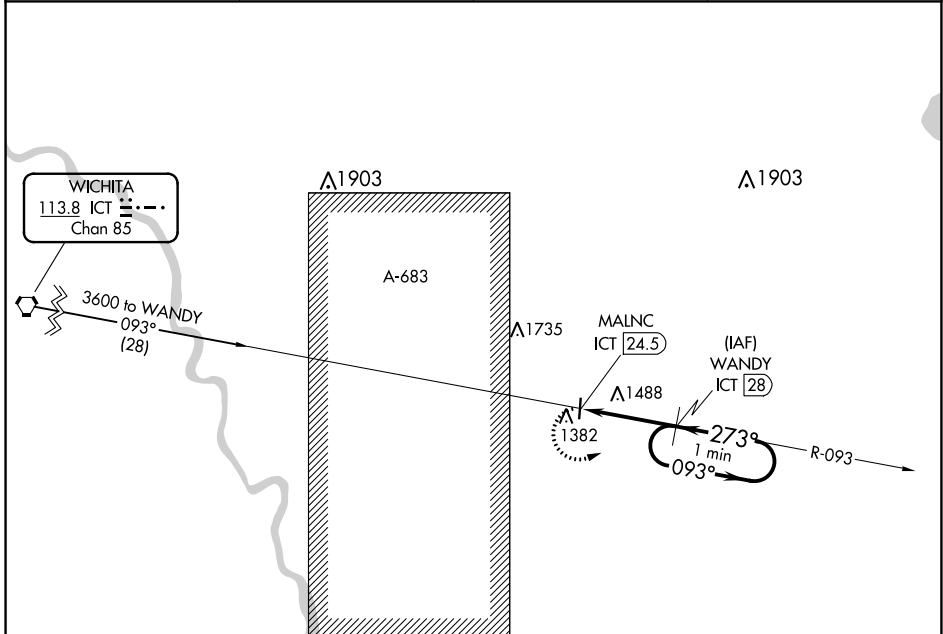

VORTAC ICT 113.8 Chan 85	APP CRS 273°	Rwy Idg TDZE Apt Elev 1328	N/A N/A
--	------------------------	--	--------------------------

VOR/DME-A
AUGUSTA MUNI (3AU)

⚠ When local altimeter setting not received, use Colonel James Jabara altimeter setting and increase all MDA 40 feet.

MISSED APPROACH: Climbing left turn to 3000 on ICT VORTAC R-093 to WANDY/28 DME and hold, continue climb-in-hold to 3000.

AWOS-3P 124.175	WICHITA APP CON 134.8 269.1	CLNC DEL 125.0	UNICOM 122.8 (CTAF)
---------------------------	---------------------------------------	--------------------------	-------------------------------

NC-2, 03 OCT 2024 to 31 OCT 2024

NC-2, 03 OCT 2024 to 31 OCT 2024

CATEGORY	A	B	C	D
C CIRCLING	1760-1 432 (500-1)	1840-1 512 (600-1)	1840-1½ 512 (600-1½)	NA

REIL Rwys 18 and 36 **Ⓛ**
HIRL Rwy 18-36 **Ⓛ**