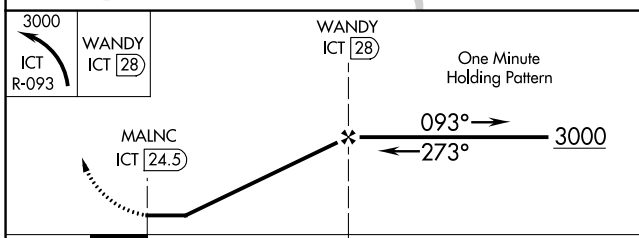

CATEGORY	A	B	C	D
C CIRCLING	1760-1 432 (500-1)	1840-1 512 (600-1)	1840-1½ 512 (600-1½)	NA

REIL Rwys 18 and 36 **Ⓛ**
HIRL Rwy 18-36 **Ⓛ**