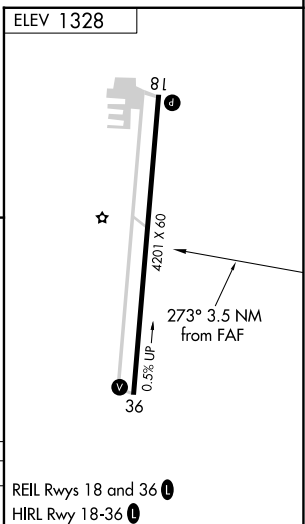

VORTAC ICT 113.8 Chan 85	APP CRS 273°	Rwy Idg TDZE Apt Elev 1328	N/A N/A
--	------------------------	--	--------------------------

VOR/DME-A
AUGUSTA MUNI (3AU)

⚠ When local altimeter setting not received, use Colonel James Jabara altimeter setting and increase all MDA 40 feet.

MISSED APPROACH: Climbing left turn to 3000 on ICT VORTAC R-093 to WANDY/28 DME and hold, continue climb-in-hold to 3000.

AWOS-3P 124.175	WICHITA APP CON 134.8 269.1	CLNC DEL 125.0	UNICOM 122.8 (CTAF)
---------------------------	---------------------------------------	--------------------------	-------------------------------

NC-2, 03 OCT 2024 to 31 OCT 2024

NC-2, 03 OCT 2024 to 31 OCT 2024

CATEGORY	A	B	C	D
C CIRCLING	1760-1 432 (500-1)	1840-1 512 (600-1)	1840-1½ 512 (600-1½)	NA

REIL Rwys 18 and 36 **Ⓛ**
HIRL Rwy 18-36 **Ⓛ**