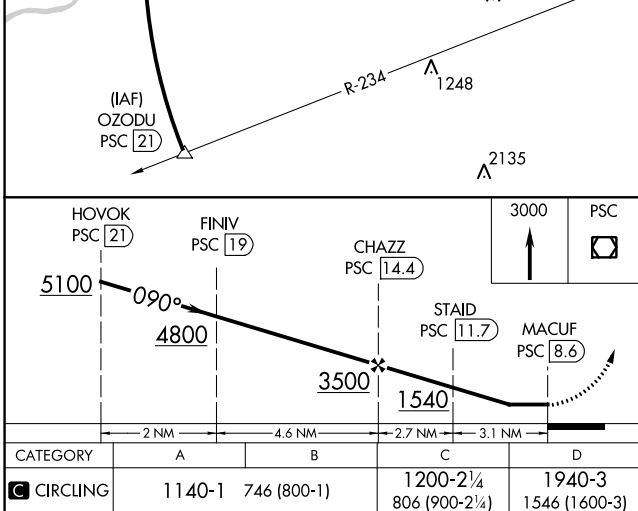

VOR/DME PSC 113.75 Chan 84(Y)	APP CRS 090°	Rwy Idg TDZE Apt Elev N/A N/A 394
---	------------------------	---

VOR/DME-A RICHLAND (R.LD)

NA When local altimeter setting not received, use Pasco altimeter setting and increase all MDA 40 feet.

MISSED APPROACH: Climb to 3000 direct PSC VOR/DME and hold.

AWOS-3PT 132.675	SPOKANE APP CON * 128.75 377.2	CLNC DEL 122.4	UNICOM 122.7 (CTAF)
----------------------------	--	--------------------------	-------------------------------

CATEGORY	A	B	C	D
CIRCLING	1140-1	746 (800-1)	1200-2¼ 806 (900-2¼)	1940-3 1546 (1600-3)

NW-1, 31 OCT 2024 to 28 NOV 2024

NW-1, 31 OCT 2024 to 28 NOV 2024