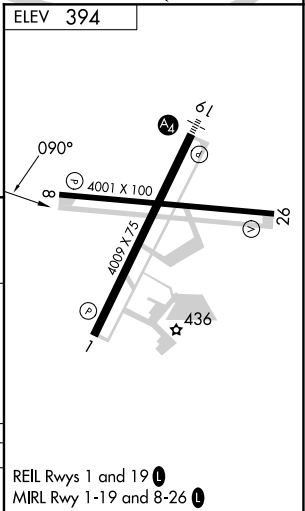

VOR/DME PSC 113.75 Chan 84(Y)	APP CRS 090°	Rwy Idg TDZE Apt Elev N/A N/A 394
---	------------------------	---

VOR/DME-A RICHLAND (R.LD)

NA When local altimeter setting not received, use Pasco altimeter setting and increase all MDA 40 feet.

MISSED APPROACH: Climb to 3000 direct PSC VOR/DME and hold.

AWOS-3PT 132.675	SPOKANE APP CON * 128.75 377.2	CLNC DEL 122.4	UNICOM 122.7 (CTAF)
----------------------------	--	--------------------------	-------------------------------

CATEGORY	A	B	C	D
CIRCLING	1140-1	746 (800-1)	1200-2¼ 806 (900-2¼)	1940-3 1546 (1600-3)

NW-1, 31 OCT 2024 to 28 NOV 2024

NW-1, 31 OCT 2024 to 28 NOV 2024