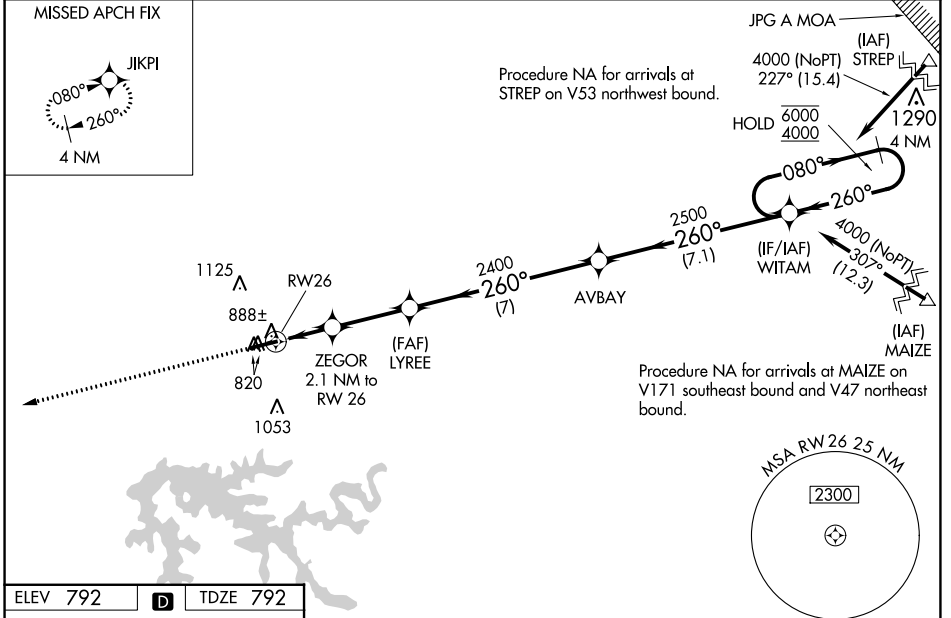

WAAS CH 78420 W26A	APP CRS 260°	Rwy ldg 5298 TDZE 792 Apt Elev 792
--	------------------------	---

RNAV (GPS) RWY 26

FRENCH LICK MUNI (F.R.H)

RNP APCH. <p>For uncompensated Baro-VNAV systems, LNAV/VNAV NA below -16°C or above 39°C.</p>		MISSED APPROACH: Climb to 4000 direct JIKPI and hold.
AWOS-3 118.075	LOUISVILLE APP CON 132.075 327.0	UNICOM 122.8 (CTAF) 0

ELEV 792		TDZE 792
----------	--	----------

CATEGORY	A	B	C	D
LPV DA		1042-1	250 (300-1)	
LNAV/VNAV DA		1077-1	285 (300-1)	
LNAV MDA		1140-1	348 (400-1)	
CIRCLING	1280-1	488 (500-1)	1480-2 688 (700-2)	1480-2¼ 688 (700-2¼)

EC-2, 31 OCT 2024 to 28 NOV 2024

EC-2, 31 OCT 2024 to 28 NOV 2024