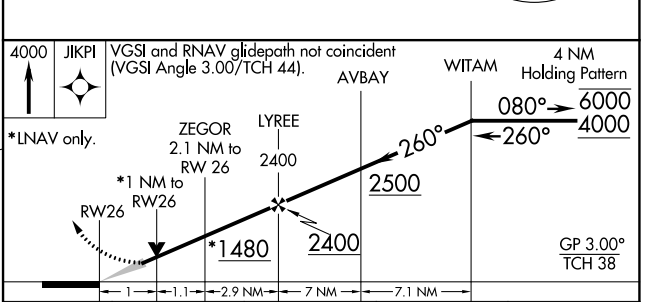

WAAS CH 78420 W26A	APP CRS 260°	Rwy ldg 5298 TDZE 792 Apt Elev 792
--	------------------------	---

RNAV (GPS) RWY 26

FRENCH LICK MUNI (F.R.H)

RNP APCH. <p>For uncompensated Baro-VNAV systems, LNAV/VNAV NA below -16°C or above 39°C.</p>		MISSED APPROACH: Climb to 4000 direct JIKPI and hold.
AWOS-3 118.075	LOUISVILLE APP CON 132.075 327.0	UNICOM 122.8 (CTAF) 0

ELEV 792		TDZE 792
----------	--	----------

CATEGORY	A	B	C	D
LPV DA		1042-1	250 (300-1)	
LNAV/VNAV DA		1077-1	285 (300-1)	
LNAV MDA		1140-1	348 (400-1)	
CIRCLING	1280-1	488 (500-1)	1480-2 688 (700-2)	1480-2¼ 688 (700-2¼)