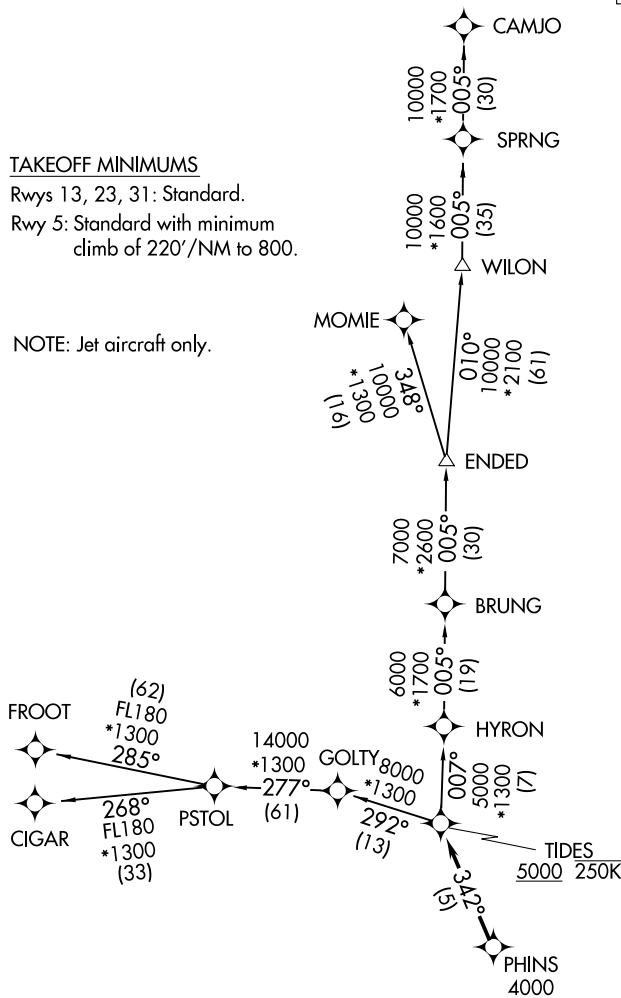

TIDES ONE DEPARTURE (RNAV)

TAMPA DEP CON
119.65 353.575
AWOS-3
119.275
CLNC DEL
118.25

RNAV 1 - DME/DME/IRU or GPS. From PSTOL - GPS.
RADAR required for non-GPS equipped aircraft.

**TOP ALTITUDE:
ASSIGNED BY ATC.**

TAKEOFF MINIMUMS

Rwys 13, 23, 31: Standard.
Rwy 5: Standard with minimum
climb of 220' /NM to 800.

NOTE: Jet aircraft only.

NOTE: Chart not to scale.

(CONTINUED ON FOLLOWING PAGE)

SE-3, 11 JUL 2024 to 08 AUG 2024

SE-3, 11 JUL 2024 to 08 AUG 2024

TIDES ONE DEPARTURE (RNAV)

(TIDES1.TIDES) 16MAY24

VENICE, FLORIDA
VENICE MUNI (VNC)