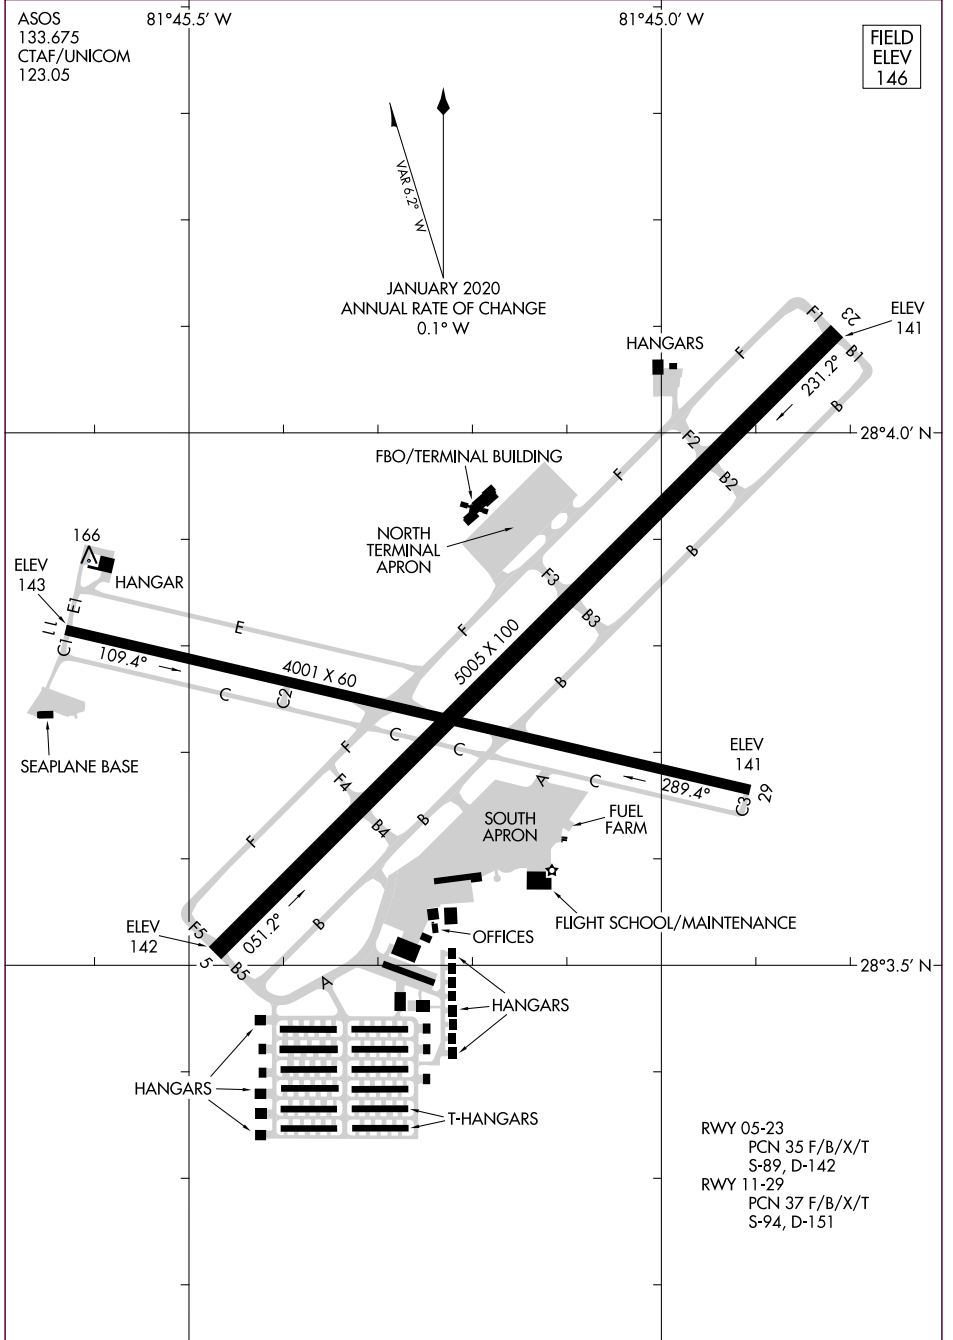

22363

AIRPORT DIAGRAM

AL-5953 (FAA)

WINTER HAVEN RGNL (GIF)
WINTER HAVEN, FLORIDA

ASOS
133.675
CTAF/UNICOM
123.05

81°45.5' W

81°45.0' W

FIELD
ELEV
146

↑
MAG 6.2° N
↑
JANUARY 2020
ANNUAL RATE OF CHANGE
0.1° W

SE-3, 03 OCT 2024 to 31 OCT 2024

SE-3, 03 OCT 2024 to 31 OCT 2024

RWY 05-23
PCN 35 F/B/X/T
S-89, D-142

RWY 11-29
PCN 37 F/B/X/T
S-94, D-151