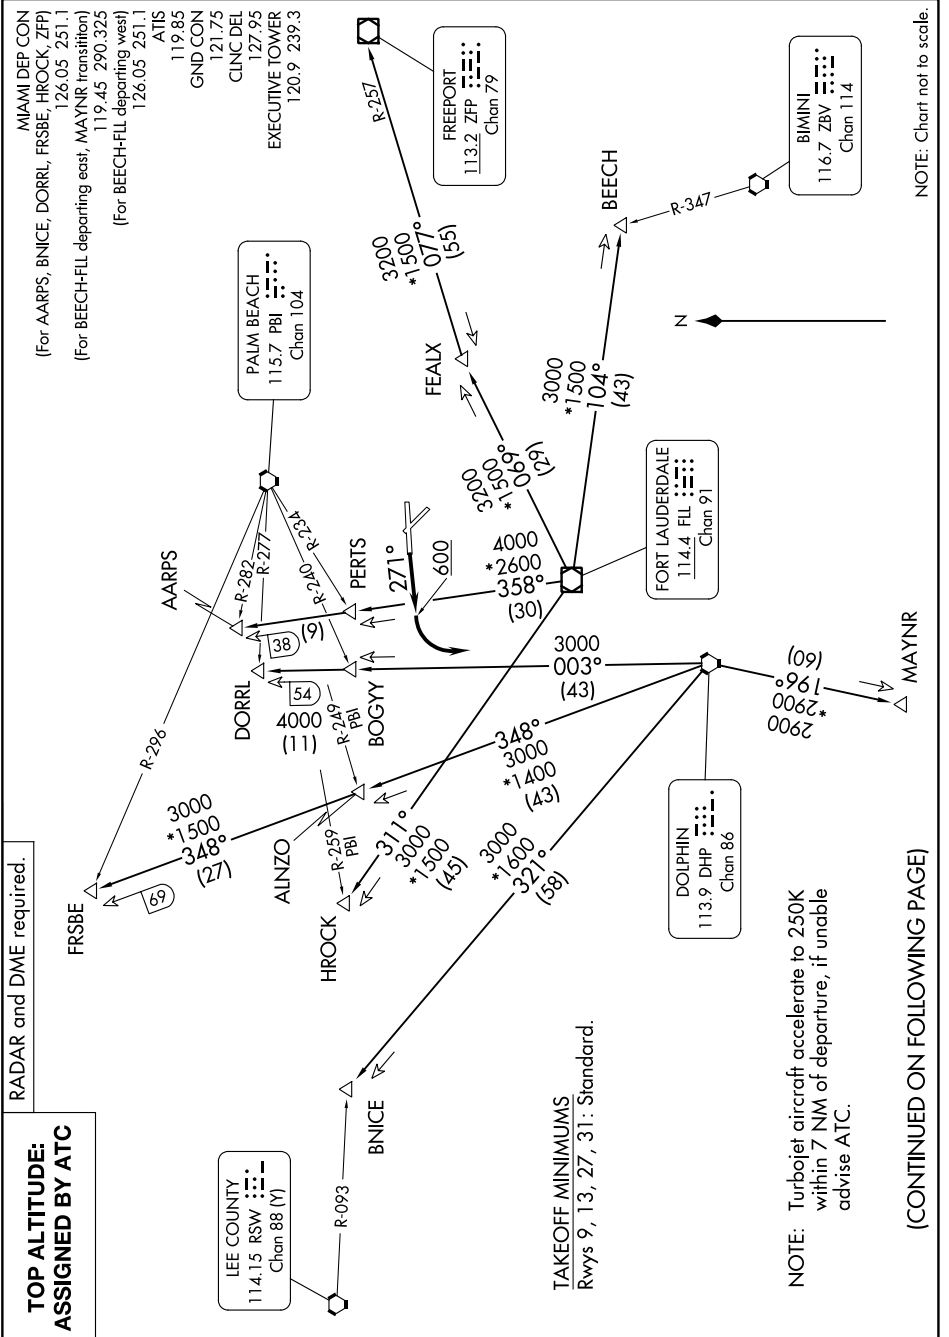

FORT LAUDERDALE ONE DEPARTURE

SE-3, 03 OCT 2024 to 31 OCT 2024

SE-3, 03 OCT 2024 to 31 OCT 2024

FORT LAUDERDALE ONE DEPARTURE