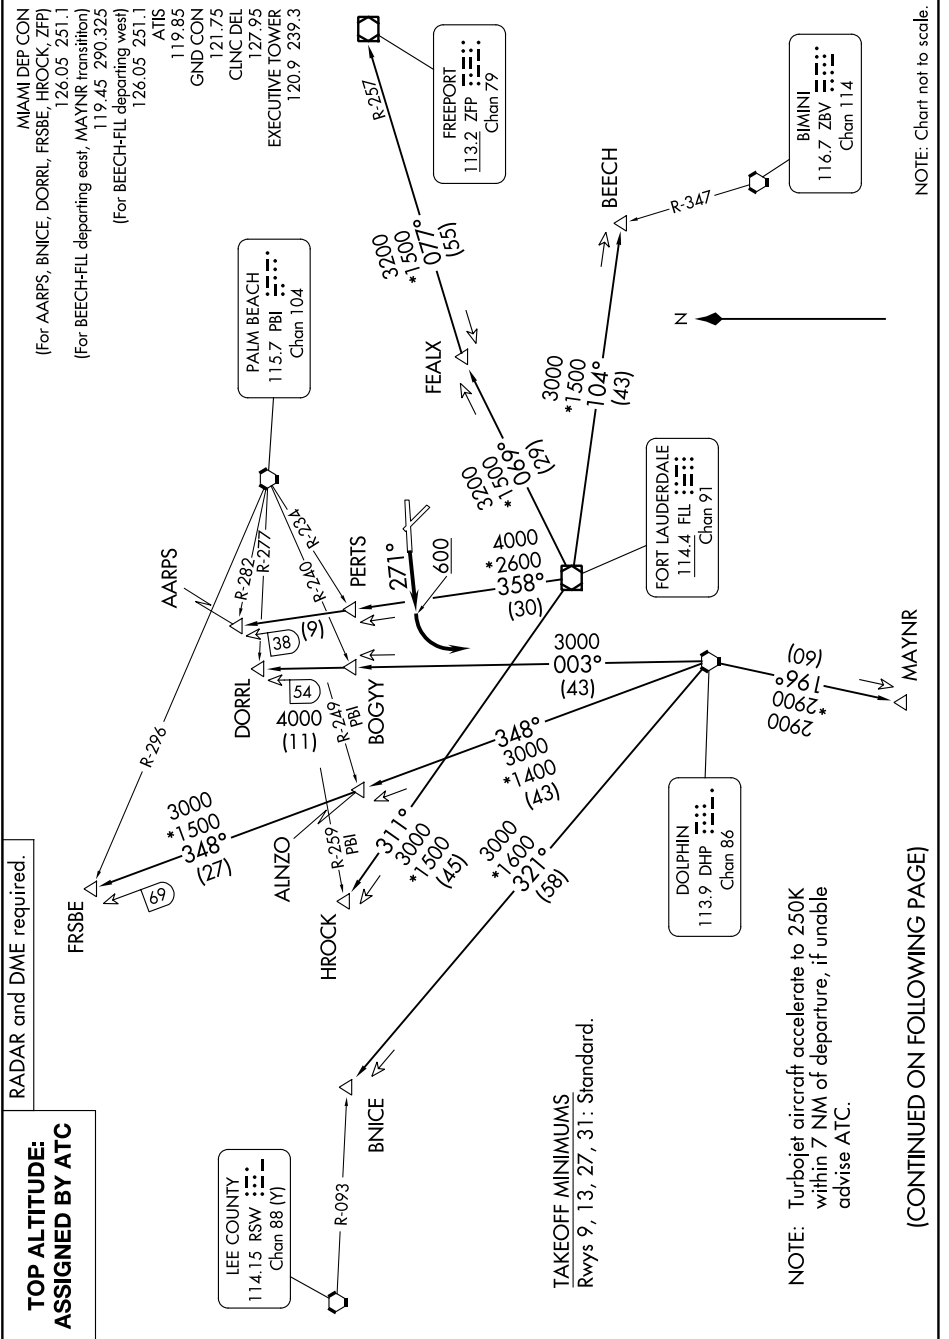

# FORT LAUDERDALE ONE DEPARTURE

SE-3, 31 OCT 2024 to 28 NOV 2024

# FORT LAUDERDALE ONE DEPARTURE

NOTE: Chart not to scale.

SE-3, 31 OCT 2024 to 28 NOV 2024