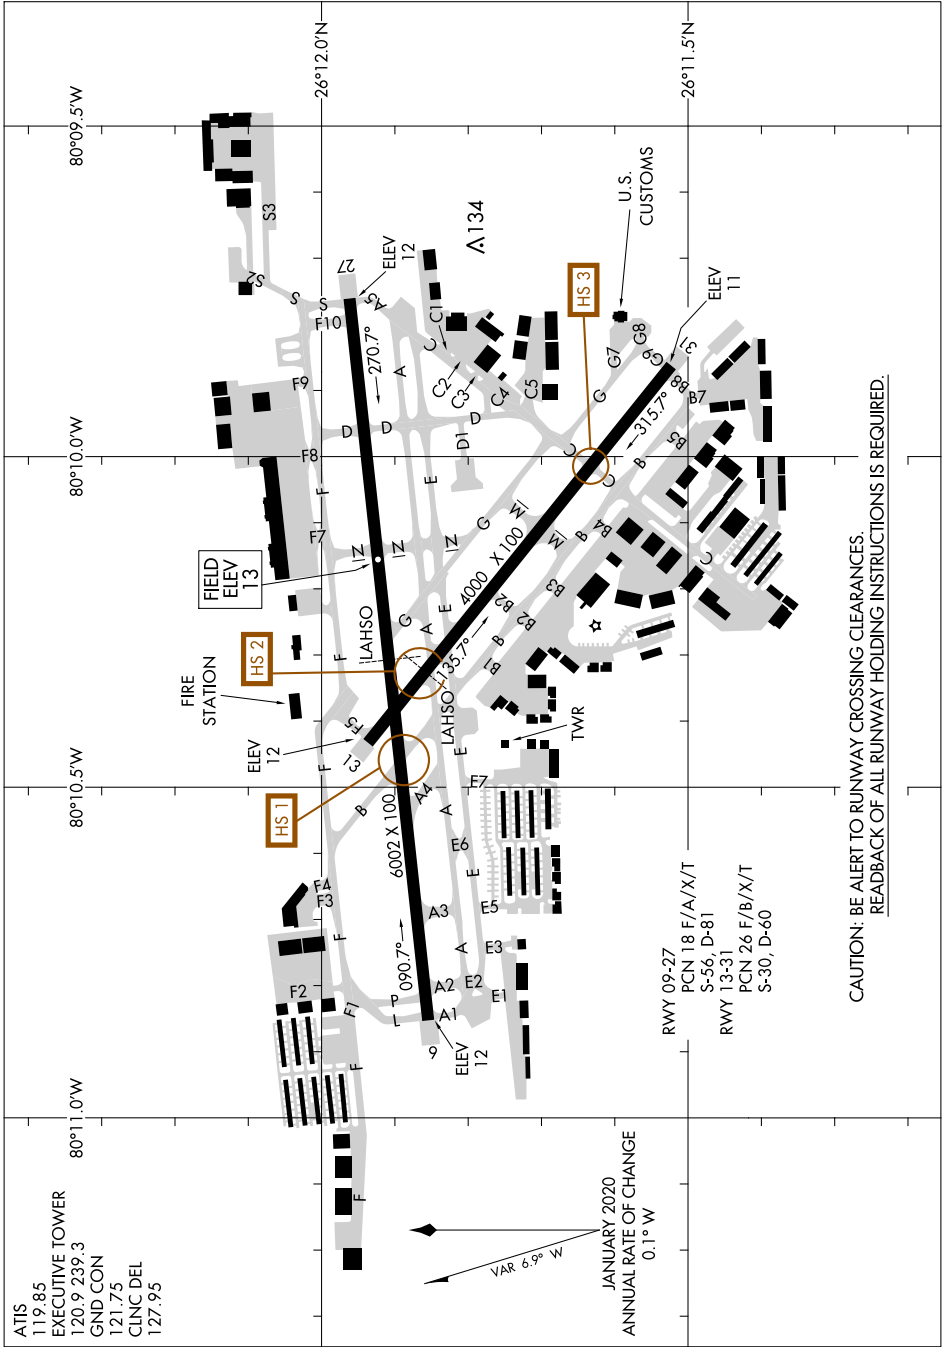

23222

AIRPORT DIAGRAM

AL-5942 (FAA)

FORT LAUDERDALE EXEC (F^{XE}E)
FORT LAUDERDALE, FLORIDA

SE-3, 31 OCT 2024 to 28 NOV 2024

CAUTION: BE ALERT TO RUNWAY CROSSING CLEARANCES
REDBACK OF ALL RUNWAY HOLDING INSTRUCTIONS IS REQUIRED.

AIRPORT DIAGRAM

23222

FORT LAUDERDALE, FLORIDA
FORT LAUDERDALE EXEC (F^{XE}E)

SE-3, 31 OCT 2024 to 28 NOV 2024

ATIS 119.85
 EXECUTIVE TOWER 120.9 239.3
 GND CON 121.75
 CLNC DEL 127.95

VAR 6.9° W
 JANUARY 2020
 ANNUAL RATE OF CHANGE 0.1° W

RWY 09-27 PCN 18 F/A/X/T
 S-56, D-81
 RWY 13-31 PCN 26 F/B/X/T
 S-30, D-60