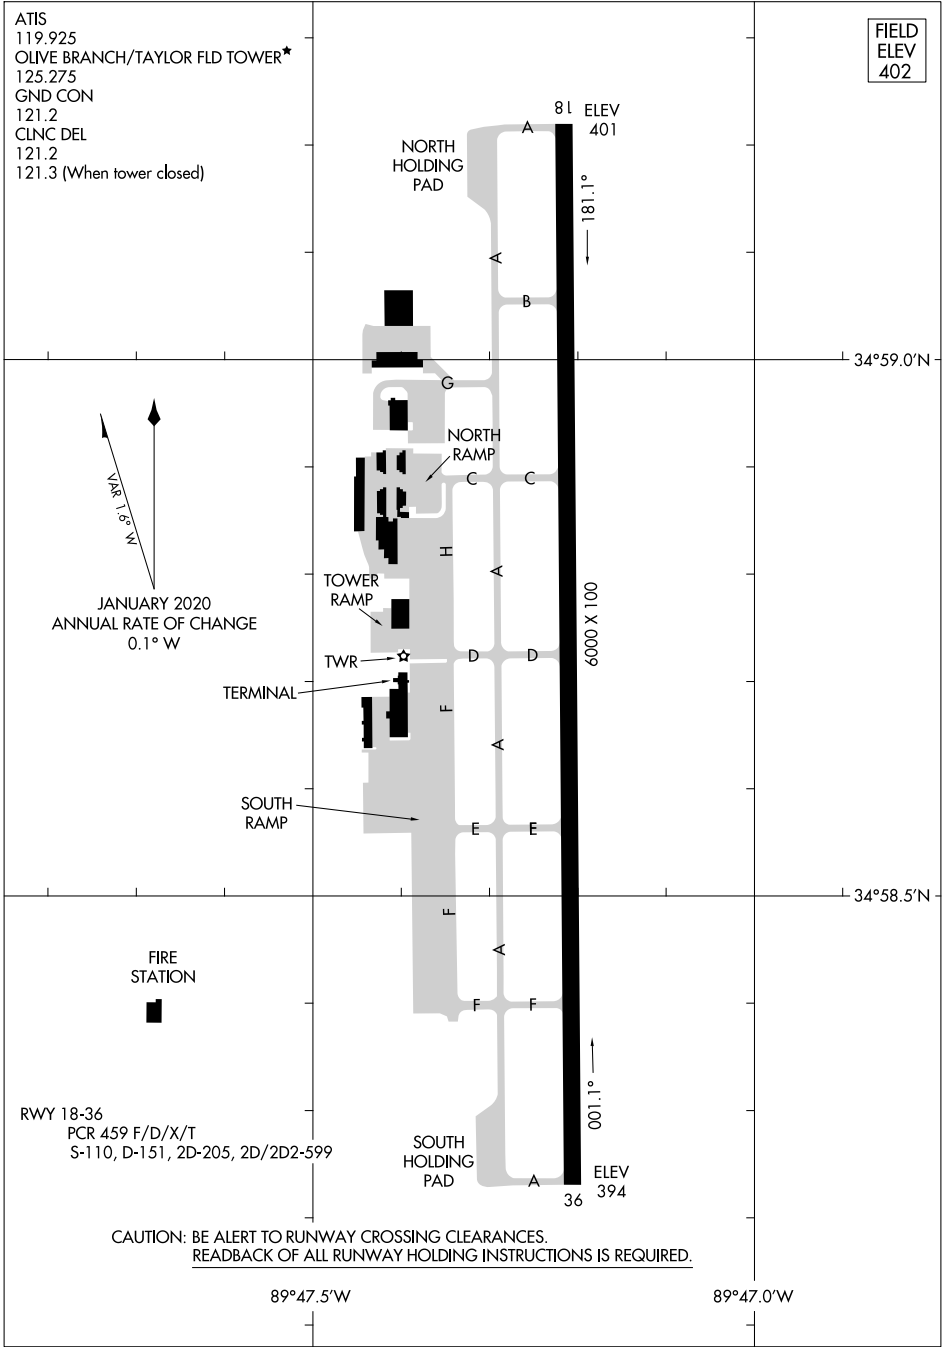

23110

AIRPORT DIAGRAM

AL-5883 (FAA)

OLIVE BRANCH/TAYLOR FLD (OLV)
OLIVE BRANCH, MISSISSIPPI

ATIS
 119.925
 OLIVE BRANCH/TAYLOR FLD TOWER*
 125.275
 GND CON
 121.2
 CLNC DEL
 121.2
 121.3 (When tower closed)

FIELD
 ELEV
 402

SC-4, 03 OCT 2024 to 31 OCT 2024

SC-4, 03 OCT 2024 to 31 OCT 2024

AIRPORT DIAGRAM

23110

OLIVE BRANCH, MISSISSIPPI
OLIVE BRANCH/TAYLOR FLD (OLV)