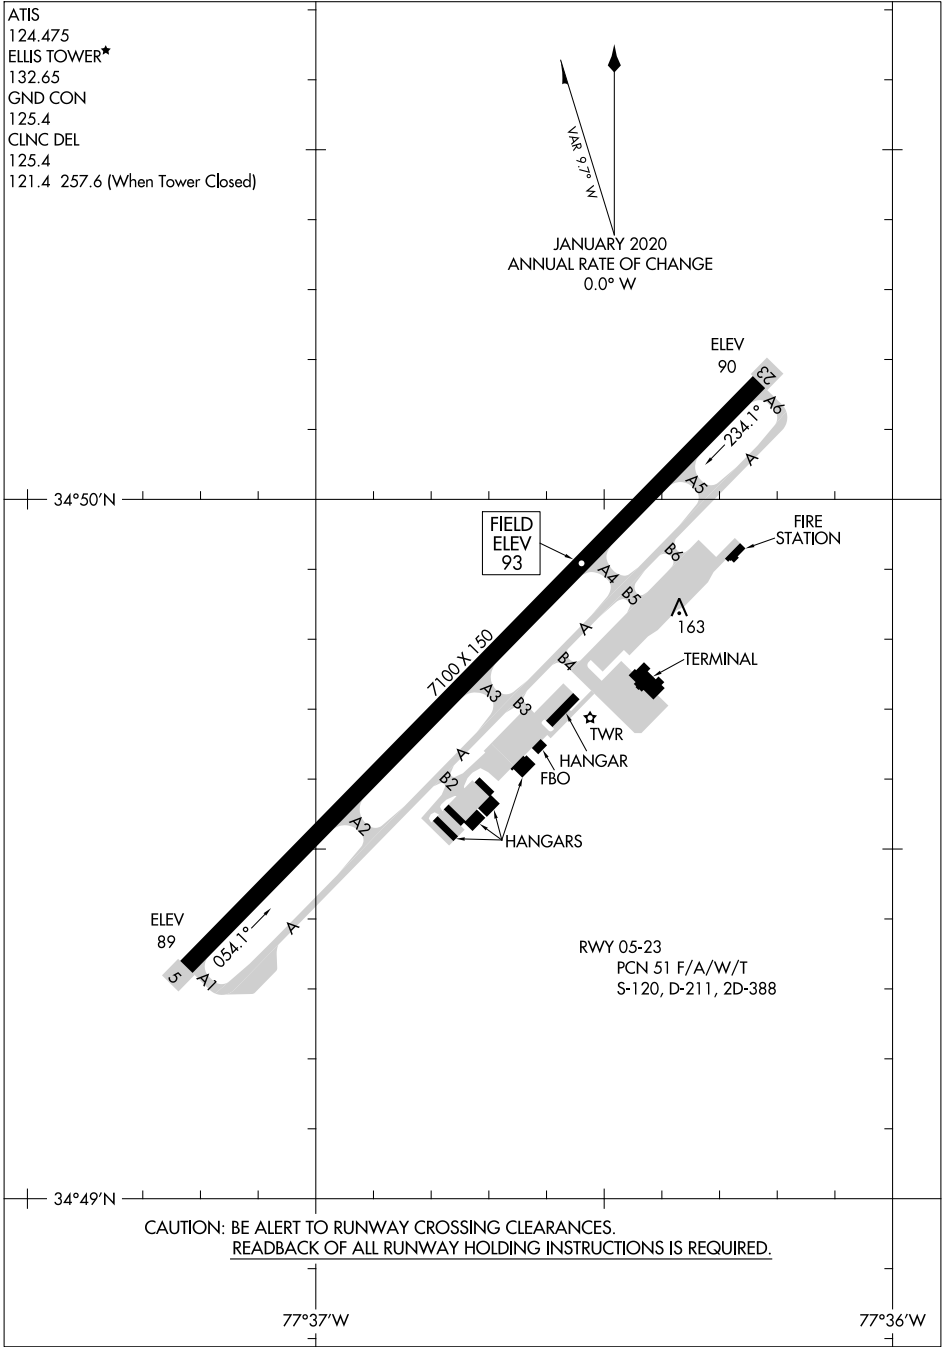

20086
AIRPORT DIAGRAM ALBERT J ELLIS/JACKSONVILLE (OAJ)
AL-5880 (FAA) JACKSONVILLE, NORTH CAROLINA

ATIS
124.475
ELLIS TOWER★
132.65
GND CON
125.4
CLNC DEL
125.4
121.4 257.6 (When Tower Closed)

▲
MAG 91° W
JANUARY 2020
ANNUAL RATE OF CHANGE
0.0° W

SE-2, 31 OCT 2024 to 28 NOV 2024

SE-2, 31 OCT 2024 to 28 NOV 2024

CAUTION: BE ALERT TO RUNWAY CROSSING CLEARANCES.
READEBACK OF ALL RUNWAY HOLDING INSTRUCTIONS IS REQUIRED.