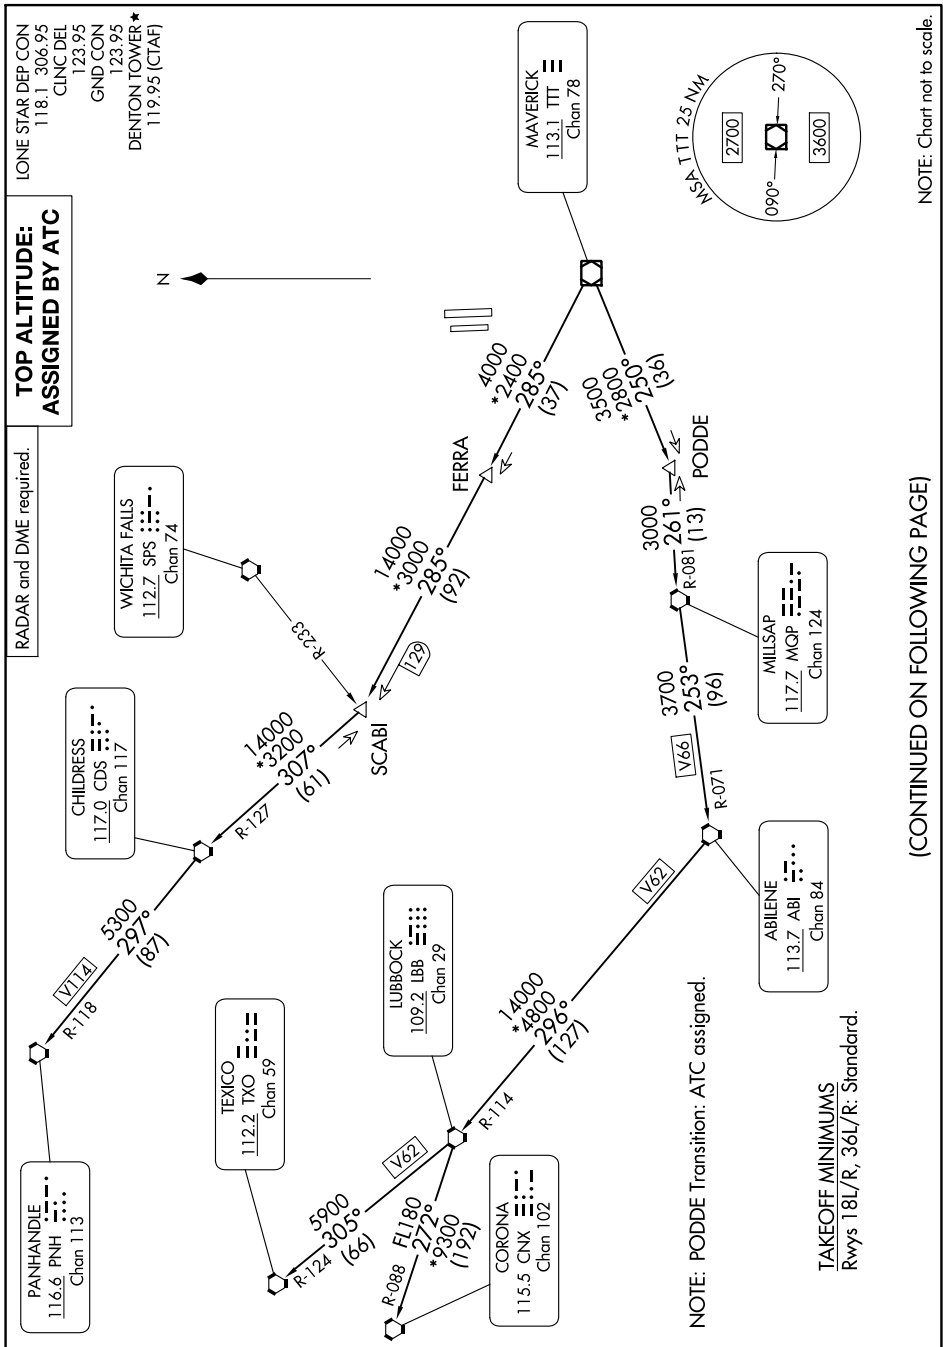

# WORTH ONE DEPARTURE

SC-2, 31 OCT 2024 to 28 NOV 2024

(CONTINUED ON FOLLOWING PAGE)

SC-2, 31 OCT 2024 to 28 NOV 2024

# WORTH ONE DEPARTURE