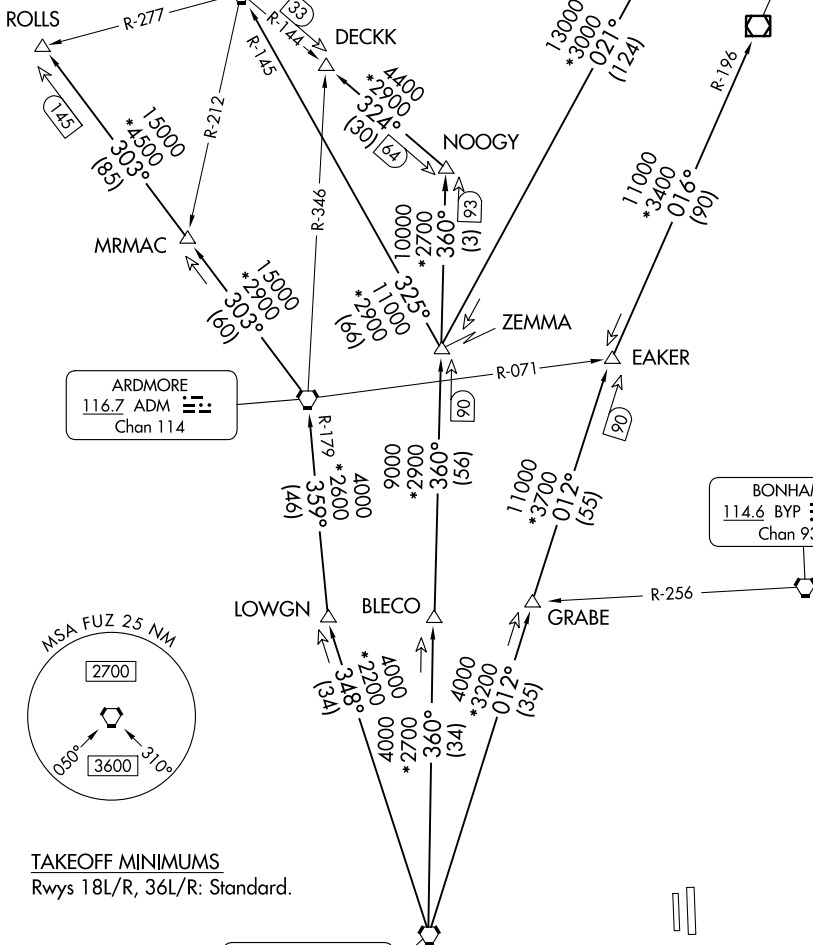

TEXOMA FIVE DEPARTURE

REGIONAL DEP CON
 118.1 306.95
 CLNC DEL
 123.95
 GND CON
 123.95
 DENTON TOWER★
 119.95 (CTAF)

**TOP ALTITUDE:
 ASSIGNED BY ATC**

TULSA
 114.4 TUL :...:
 Chan 91

RADAR and DME required.

WILL ROGERS
 114.1 IRW :...:
 Chan 88

OKMULGEE
 114.9 OKM :...:
 Chan 96

ARDMORE
 116.7 ADM :...:
 Chan 114

BONHAM
 114.6 BYP :...:
 Chan 93

RANGER
 115.7 FUZ :...:
 Chan 104

SC-2, 03 OCT 2024 to 31 OCT 2024

SC-2, 03 OCT 2024 to 31 OCT 2024

NOTE: Chart not to scale.

(CONTINUED ON FOLLOWING PAGE)

TEXOMA FIVE DEPARTURE