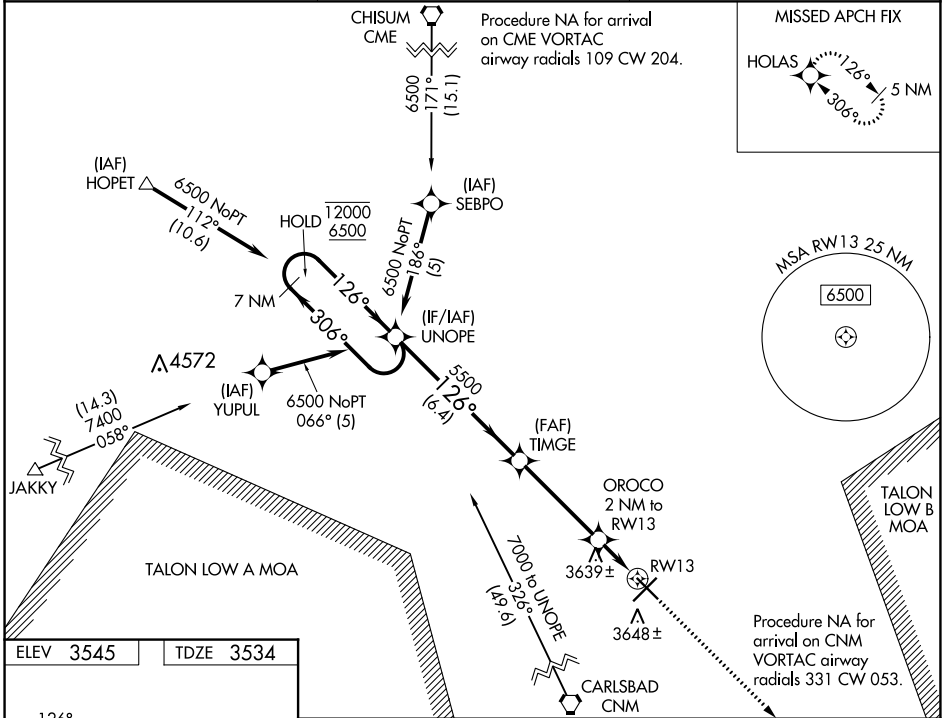

WAAS CH 86535 W13A	APP CRS 126°	Rwy Idg TDZE Apt Elev	6132 3534 3545
--	------------------------	-----------------------------	---

RNAV (GPS) RWY 13

ARTESIA MUNI (ATS)

RNP APCH - GPS.	MISSED APPROACH: Climb to 5900 direct HOLAS and hold.
▼ For uncompensated Baro-VNAV systems, LNAV/VNAV ▲ NA below -22°C or above 54°C.	

AWOS-3 126.725	ROSWELL APP CON * 119.6 239.0	UNICOM 123.075 (CTAF) 0
--------------------------	---	-----------------------------------

ELEV 3545	TDZE 3534
-----------	-----------

CATEGORY	A	B	C	D
LPV DA		3734- ³ / ₄	200 (200- ³ / ₄)	
LNAV/VNAV DA		3784- ⁷ / ₈	250 (300- ⁷ / ₈)	
LNAV MDA	3920-1	386 (400-1)	3920-1 ¹ / ₈	386 (400-1 ¹ / ₈)
Ⓢ CIRCLING	3980-1 435 (500-1)	4000-1 455 (500-1)	4040-1 ¹ / ₂ 495 (500-1 ¹ / ₂)	4240-2 ¹ / ₄ 695 (700-2 ¹ / ₄)

SW-1, 03 OCT 2024 to 31 OCT 2024

SW-1, 03 OCT 2024 to 31 OCT 2024