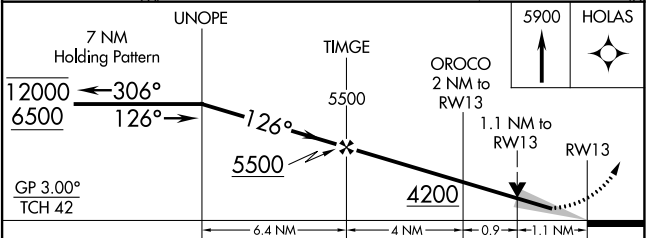

WAAS CH 86535 W13A	APP CRS 126°	Rwy Idg TDZE Apt Elev	6132 3534 3545
--	------------------------	-----------------------------	---

RNAV (GPS) RWY 13

ARTESIA MUNI (ATS)

RNP APCH - GPS.	MISSED APPROACH: Climb to 5900 direct HOLAS and hold.
▼ For uncompensated Baro-VNAV systems, LNAV/VNAV ▲ NA below -22°C or above 54°C.	

AWOS-3 126.725	ROSWELL APP CON * 119.6 239.0	UNICOM 123.075 (CTAF) 0
--------------------------	---	-----------------------------------

ELEV 3545	TDZE 3534
-----------	-----------

CATEGORY	A	B	C	D
LPV DA		3734- ³ / ₄	200 (200- ³ / ₄)	
LNAV/VNAV DA		3784- ⁷ / ₈	250 (300- ⁷ / ₈)	
LNAV MDA	3920-1	386 (400-1)	3920-1 ¹ / ₈	386 (400-1 ¹ / ₈)
Ⓢ CIRCLING	3980-1 435 (500-1)	4000-1 455 (500-1)	4040-1 ¹ / ₂ 495 (500-1 ¹ / ₂)	4240-2 ¹ / ₄ 695 (700-2 ¹ / ₄)