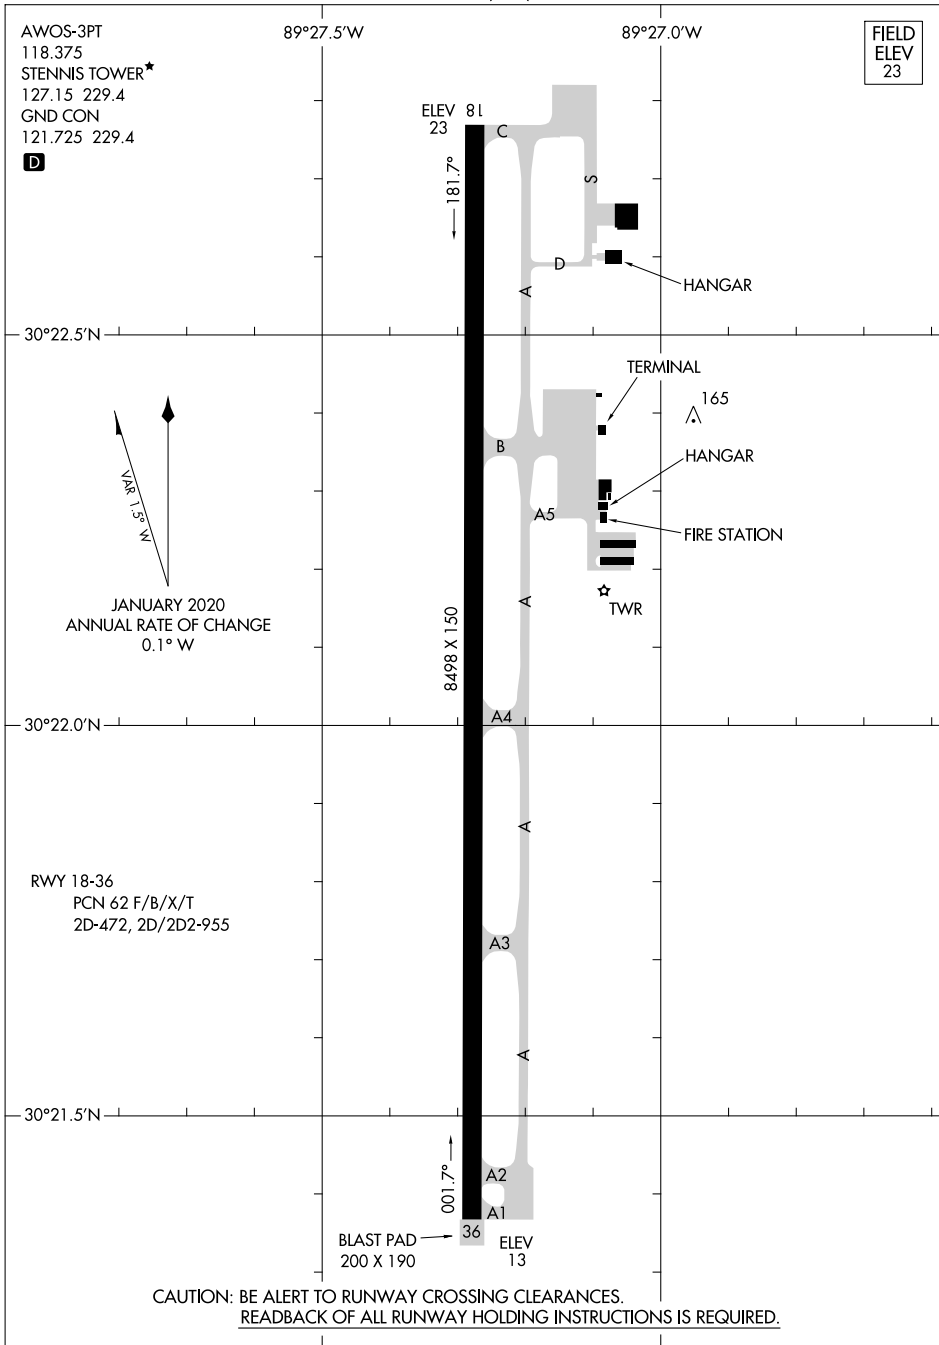

23222

# AIRPORT DIAGRAM

AL-5860 (FAA)

STENNIS INTL (HSA)  
BAY ST LOUIS, MISSISSIPPI

SC-4, 31 OCT 2024 to 28 NOV 2024

SC-4, 31 OCT 2024 to 28 NOV 2024

# AIRPORT DIAGRAM

23222

BAY ST LOUIS, MISSISSIPPI  
STENNIS INTL (HSA)