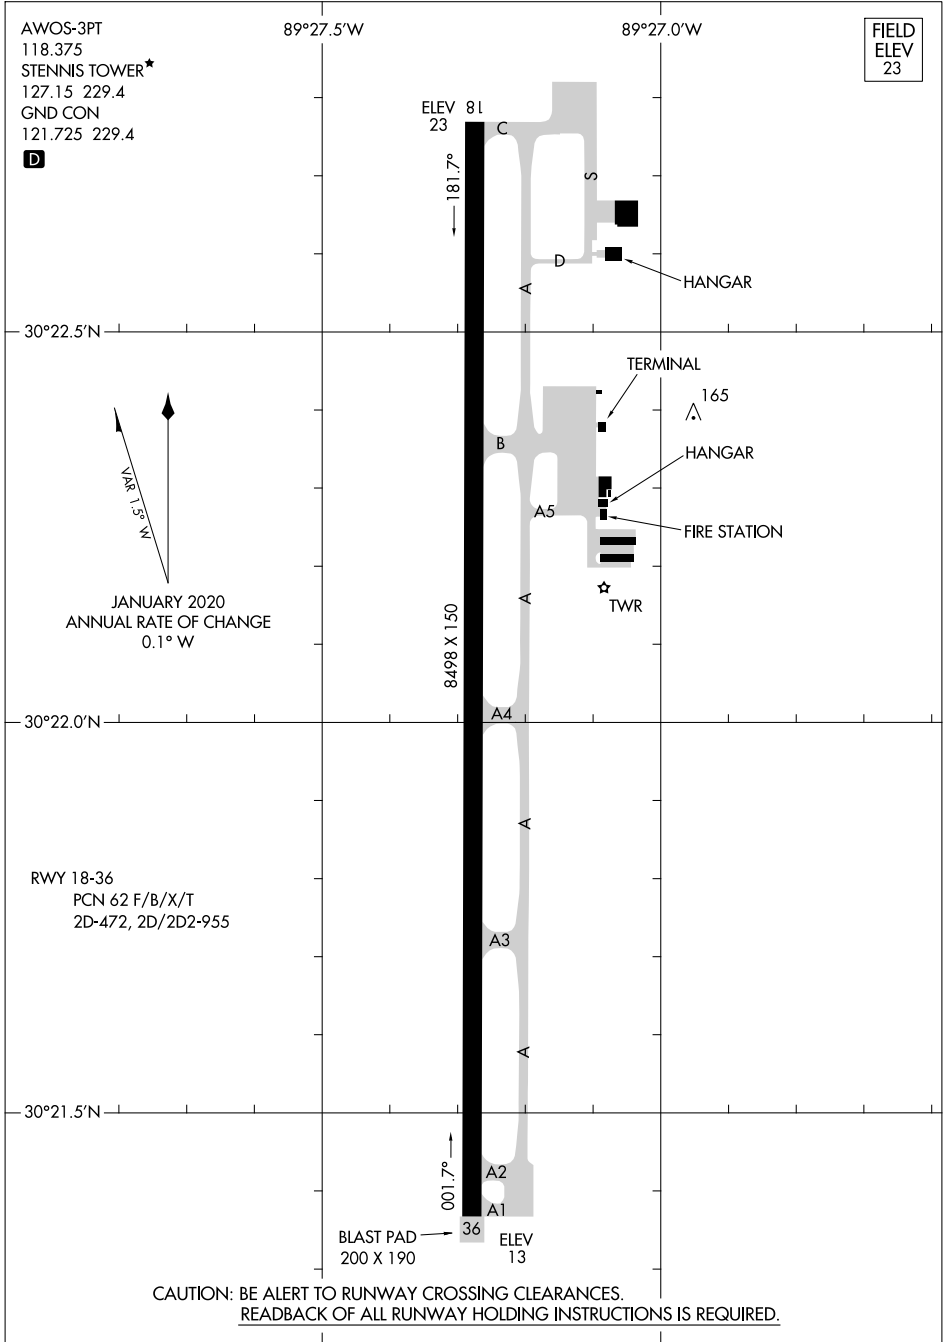

23222

AIRPORT DIAGRAM

AL-5860 (FAA)

STENNIS INTL (HSA)
BAY ST LOUIS, MISSISSIPPI

SC-4, 03 OCT 2024 to 31 OCT 2024

SC-4, 03 OCT 2024 to 31 OCT 2024

AIRPORT DIAGRAM

23222