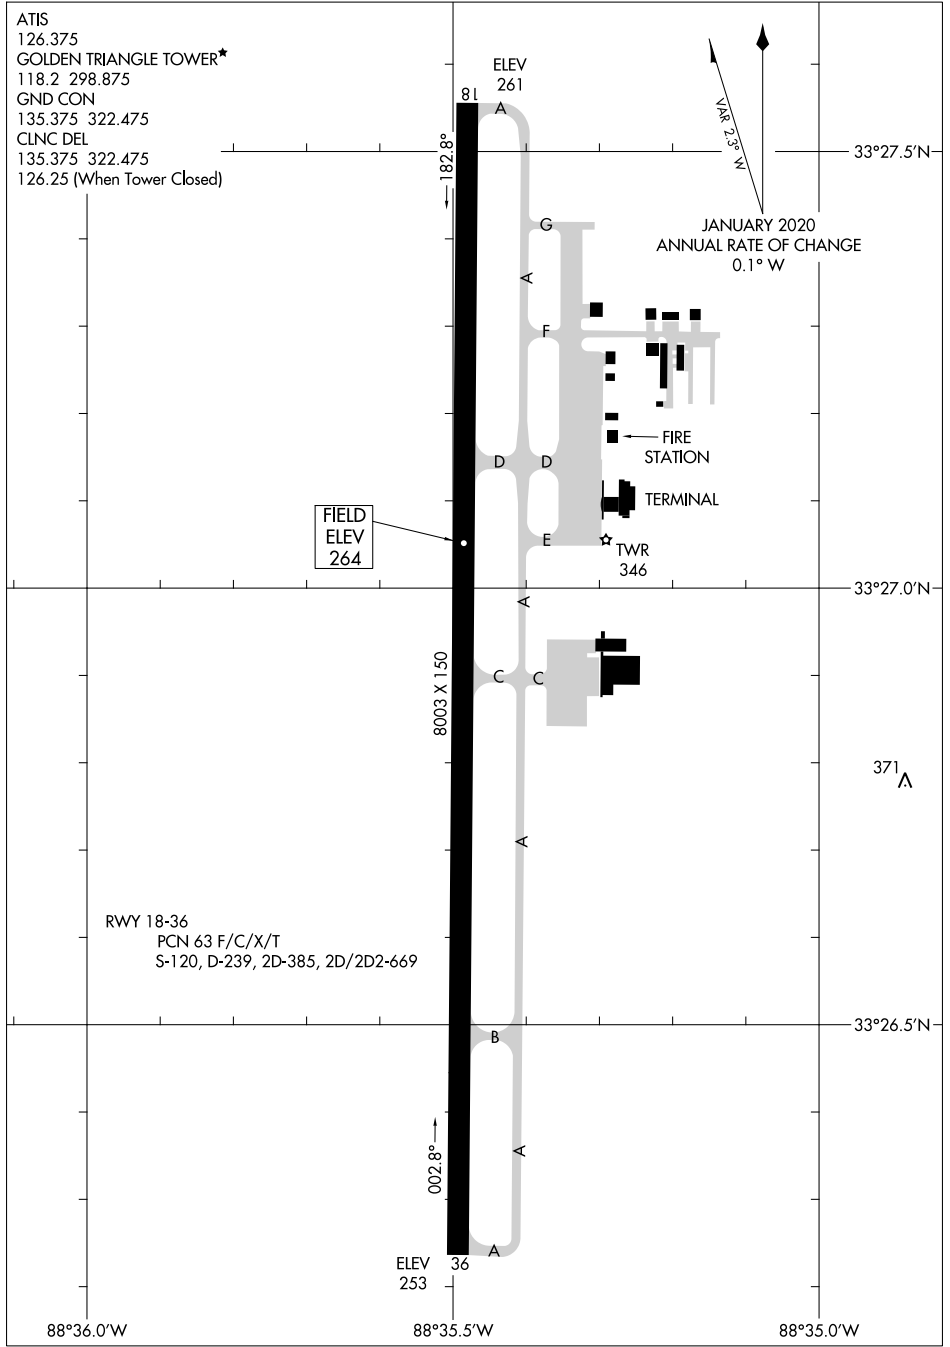

22307

AIRPORT DIAGRAM

AL-5855 (FAA)

GOLDEN TRIANGLE RGNL (GTR)
COLUMBUS/W POINT/STARKVILLE, MISSISSIPPI

ATIS
 126.375
 GOLDEN TRIANGLE TOWER*
 118.2 298.875
 GND CON
 135.375 322.475
 CLNC DEL
 135.375 322.475
 126.25 (When Tower Closed)

SC-4, 01 DEC 2022 to 29 DEC 2022

SC-4, 01 DEC 2022 to 29 DEC 2022

AIRPORT DIAGRAM

22307

COLUMBUS/W POINT/STARKVILLE, MISSISSIPPI
GOLDEN TRIANGLE RGNL (GTR)