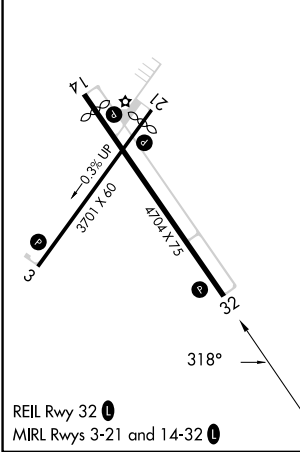

CATEGORY	A	B	C	D
LPV DA	2841-1	252 (300-1)		NA
LNAV/VNAV DA	2961-1¼	372 (400-1¼)		NA
LNAV MDA	3180-1	591 (600-1)		NA
CIRCLING	3180-1¼ 585 (600-1¼)	3560-1½ 965 (1000-1½)		NA

NC-2, 31 OCT 2024 to 28 NOV 2024

NC-2, 31 OCT 2024 to 28 NOV 2024