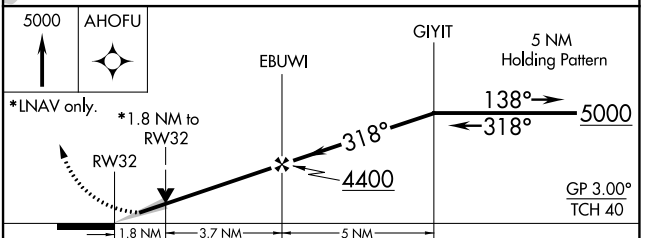

WAAS CH 40010 W32A	APP CRS 318°	Rwy Idg TDZE Apt Elev	4704 2589 2595
--	------------------------	-----------------------------	---

RNAV (GPS) RWY 32

MILLER FLD (VTN)

RNP APCH.	MISSED APPROACH: Climb to 5000 direct AHOFU and hold.
Baro-VNAV NA below -20°C (-4°F).	

ASOS 118.075	DENVER CENTER 127.95 338.2	UNICOM 122.8 (CTAF) 0
------------------------	--------------------------------------	---------------------------------

ELEV 2595	TDZE 2589
-----------	-----------