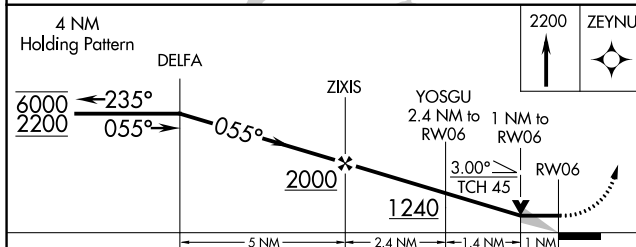

WAAS CH 66043 W06A	APP CRS 055°	Rwy Idg TDZE Apt Elev	3693 435 435
--	------------------------	-----------------------------	---

RNAV (GPS) RWY 6

NEW GARDEN (N57)

RNP APCH.	<p>V VDP NA when using New Castle altimeter setting. Obtain local altimeter setting on CTAF; when local altimeter setting not received, use New Castle altimeter setting and increase all MDA 80 feet. Increase LP Cat C visibility $\frac{3}{8}$ SM, LNAV Cat C visibility $\frac{1}{4}$ SM and Circling Cat C visibility $\frac{1}{4}$ SM.</p> <p>Δ NA</p>	MISSED APPROACH: Climb to 2200 direct ZEYNU and hold.
-----------	---	--

CATEGORY	A	B	C	D
LP MDA	800-1 365 (400-1)			NA
LNAV MDA	820-1	385 (400-1)	820-1/8 385 (400-1/8)	NA
C CIRCLING	960-1	525 (600-1)	960-1/2 525 (600-1/2)	NA