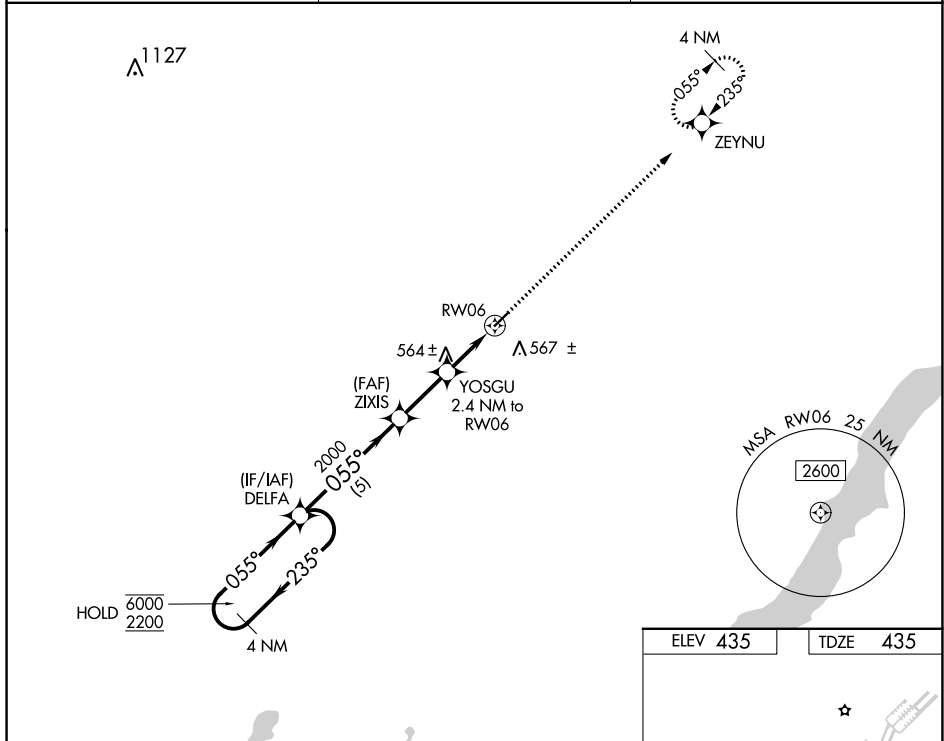

WAAS CH 66043 W06A	APP CRS 055°	Rwy Idg TDZE Apt Elev	3693 435 435
--	------------------------	-----------------------------	---

RNAV (GPS) RWY 6

NEW GARDEN (N57)

RNP APCH.	<p>V VDP NA when using New Castle altimeter setting. Obtain local altimeter setting on CTAF; when local altimeter setting not received, use New Castle altimeter setting and increase all MDA 80 feet. Increase LP Cat C visibility $\frac{3}{8}$ SM, LNAV Cat C visibility $\frac{1}{4}$ SM and Circling Cat C visibility $\frac{1}{4}$ SM.</p> <p>Δ NA</p>	MISSED APPROACH: Climb to 2200 direct ZEYNU and hold.
-----------	---	--

PHILADELPHIA APP CON 124.35 319.15	CLNC DEL 125.6	UNICOM 123.05 (CTAF) 0
--	--------------------------	----------------------------------

NE-4, 03 OCT 2024 to 31 OCT 2024

NE-4, 03 OCT 2024 to 31 OCT 2024

CATEGORY	A	B	C	D
LP MDA	800-1 365 (400-1)			NA
LNAV MDA	820-1	385 (400-1)	820-1/8 385 (400-1/8)	NA
C CIRCLING	960-1	525 (600-1)	960-1/2 525 (600-1/2)	NA