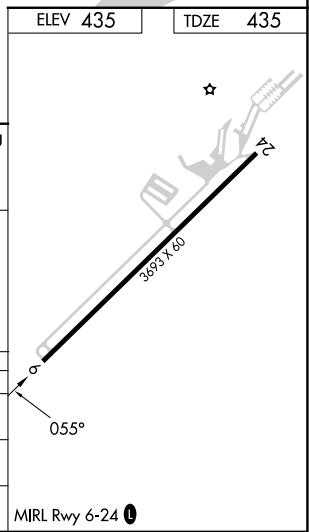

WAAS CH 66043 W06A	APP CRS 055°	Rwy Idg TDZE Apt Elev	3693 435 435
--	------------------------	-----------------------------	---

RNAV (GPS) RWY 6

NEW GARDEN (N57)

RNP APCH.	<p>V VDP NA when using New Castle altimeter setting. Obtain local altimeter setting on CTAF; when local altimeter setting not received, use New Castle altimeter setting and increase all MDA 80 feet. Increase LP Cat C visibility $\frac{3}{8}$ SM, LNAV Cat C visibility $\frac{1}{4}$ SM and Circling Cat C visibility $\frac{1}{4}$ SM.</p> <p>Δ NA</p>	MISSED APPROACH: Climb to 2200 direct ZEYNU and hold.
-----------	---	--

CATEGORY	A	B	C	D
LP MDA	800-1 365 (400-1)			NA
LNAV MDA	820-1	385 (400-1)	820-1/8 385 (400-1/8)	NA
C CIRCLING	960-1	525 (600-1)	960-1/2 525 (600-1/2)	NA