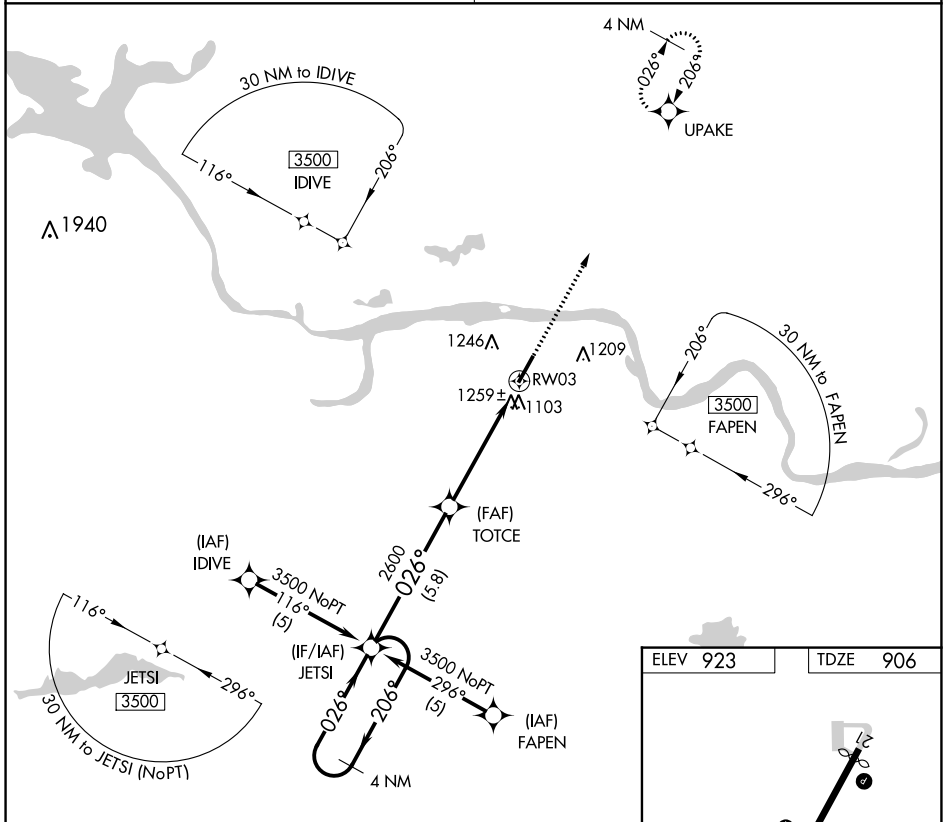

RNAV (GPS) RWY 3

PETIT JEAN PARK (MPJ)

APP CRS 026°	Rwy Idg 5414
	TDZE 906
	Apt Elev 923

▽ Use Russellville altimeter setting.
▲ NA Procedure NA at night.
 GPS or RNP-0.3 required. DME/DME RNP-0.3 NA.

MISSED APPROACH: Climb to 3500 via 026° course to UPAKE WP and hold.

MEMPHIS CENTER
128.475 377.15

CTAF
122.9

CATEGORY	A	B	C	D
LNVA MDA	1620-1	714 (800-1)	1620-2 714 (800-2)	NA
CIRCLING	1700-1 777 (800-1)	1720-1 ¼ 797 (800-1 ¼)	1720-2 ¼ 797 (800-2 ¼)	NA

SC-1, 31 OCT 2024 to 28 NOV 2024

SC-1, 31 OCT 2024 to 28 NOV 2024