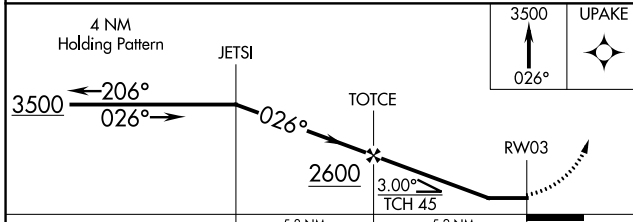

RNAV (GPS) RWY 3

PETIT JEAN PARK (MPJ)

APP CRS 026°	Rwy Idg 5414
	TDZE 906
	Apt Elev 923

▽ Use Russellville altimeter setting.
▲ NA Procedure NA at night.
GPS or RNP-0.3 required. DME/DME RNP-0.3 NA.

MISSED APPROACH: Climb to 3500 via 026° course to UPAKE WP and hold.

MEMPHIS CENTER
128.475 377.15

CTAF
122.9

CATEGORY	A	B	C	D
LNVA MDA	1620-1	714 (800-1)	1620-2 714 (800-2)	NA
CIRCLING	1700-1 777 (800-1)	1720-1 ¼ 797 (800-1 ¼)	1720-2 ¼ 797 (800-2 ¼)	NA

SC-1, 31 OCT 2024 to 28 NOV 2024

SC-1, 31 OCT 2024 to 28 NOV 2024