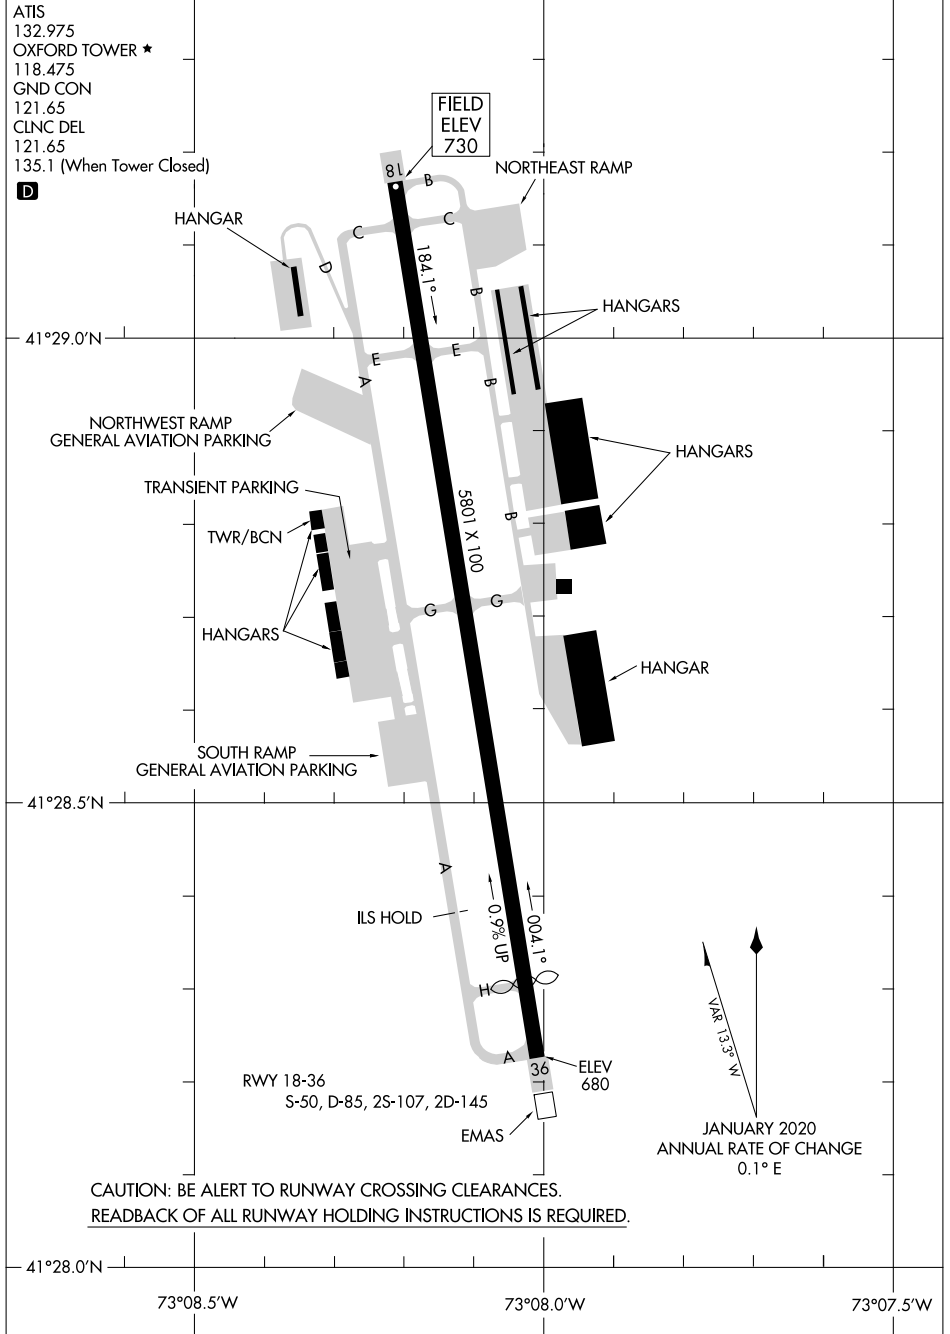

AIRPORT DIAGRAM

AL-5785 (FAA)

WATERBURY-OXFORD (OXC)
OXFORD, CONNECTICUT

NE-1, 18 MAY 2023 to 15 JUN 2023

NE-1, 18 MAY 2023 to 15 JUN 2023

CAUTION: BE ALERT TO RUNWAY CROSSING CLEARANCES.
READBACK OF ALL RUNWAY HOLDING INSTRUCTIONS IS REQUIRED.

AIRPORT DIAGRAM

OXFORD, CONNECTICUT
WATERBURY-OXFORD (OXC)