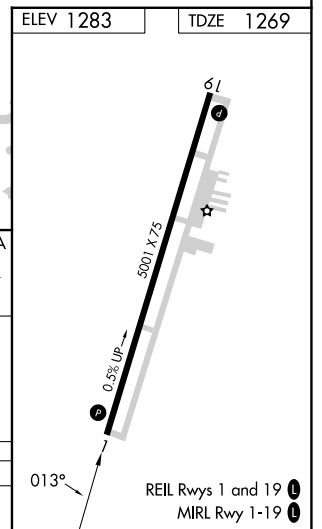

APP CRS 013°	Rwy Idg TDZE Apt Elev	5001 1269 1283
------------------------	-----------------------------	---

RNAV (GPS) RWY 1

BURNET MUNI/KATE CRADDOCK FLD (BMQ)

RNP APCH - GPS.

⚠ Rwy 1 helicopter visibility reduction below 3/4 SM NA. When local altimeter setting not received, use Lago Vista altimeter setting and increase all MDA 60 feet.

MISSED APPROACH: Climb to 3500 direct DLORA and hold.

ASOS
119.925

HOUSTON CENTER
132.35 317.5

UNICOM
122.8 (CTAF) 0

CATEGORY	A	B	C	D
LNAV MDA	1660-1¼	391 (400-1¼)		NA