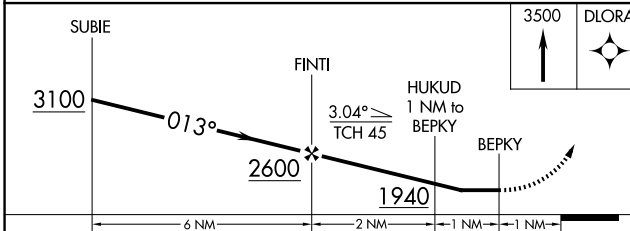

APP CRS 013°	Rwy Idg TDZE Apt Elev	5001 1269 1283
------------------------	-----------------------------	---

RNAV (GPS) RWY 1

BURNET MUNI/KATE CRADDOCK FLD (BMQ)

RNP APCH - GPS.

⚠ Rwy 1 helicopter visibility reduction below 3/4 SM NA. When local altimeter setting not received, use Lago Vista altimeter setting and increase all MDA 60 feet.

MISSED APPROACH: Climb to 3500 direct DLORA and hold.

ASOS
119.925

HOUSTON CENTER
132.35 317.5

UNICOM
122.8 (CTAF) 0

CATEGORY	A	B	C	D
LNAV MDA	1660-1¼	391 (400-1¼)		NA