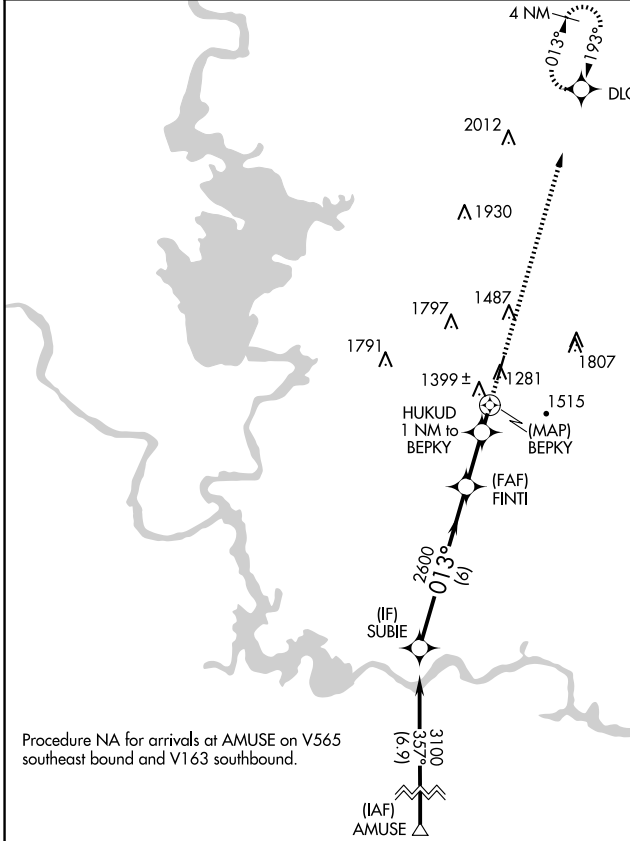

APP CRS 013°	Rwy Idg TDZE Apt Elev	5001 1269 1283
------------------------	-----------------------------	---

RNAV (GPS) RWY 1

BURNET MUNI/KATE CRADDOCK FLD (BMQ)

RNP APCH - GPS.

⚠ Rwy 1 helicopter visibility reduction below 3/4 SM NA. When local altimeter setting not received, use Lago Vista altimeter setting and increase all MDA 60 feet.

MISSED APPROACH: Climb to 3500 direct DLORA and hold.

ASOS
119.925

HOUSTON CENTER
132.35 317.5

UNICOM
122.8 (CTAF) 0

CATEGORY	A	B	C	D
LNAV MDA	1660-1¼	391 (400-1¼)		NA