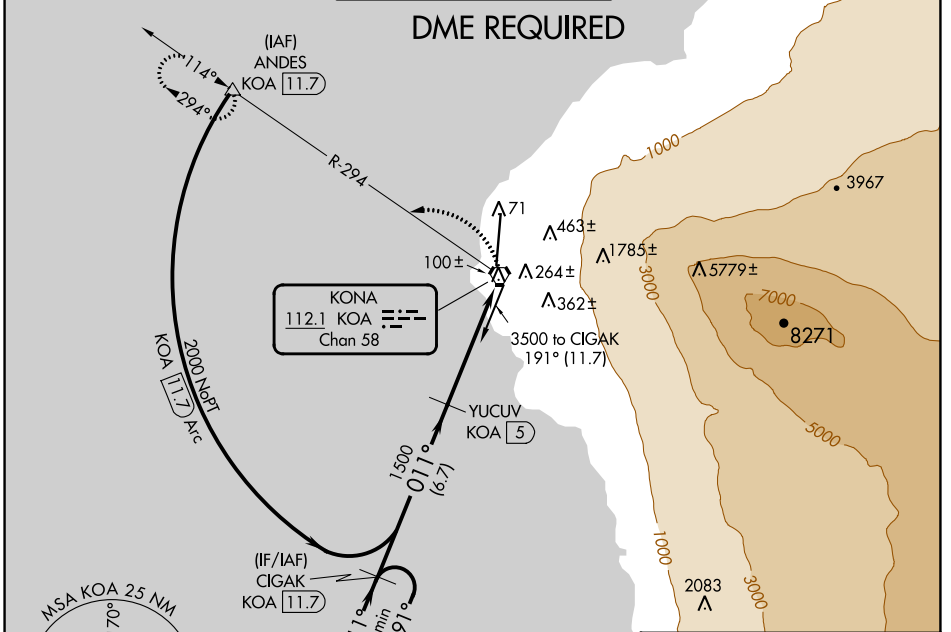

VORTAC KOA 112.1 Chan 58	APP CRS 011°	Rwy Idg 11000 TDZE 37 Apt Elev 47
---------------------------------------	------------------------	--

VOR or TACAN RWY 35

ELLISON ONIZUKA KONA INTL AT KEAHOLE (KOA) (PHKO)

DME required.		MISSED APPROACH: Climbing left turn to 2000 on KOA VORTAC R-294 to ANDES/11.7 DME and hold.		
Circling NA east of Rwy 17-35.				

ATIS 127.4	HCF CENTER 118.45 278.3	KONA TOWER* 120.3(CTAF) 254.3	GND CON 121.9	CLNC DEL 118.6
----------------------	-----------------------------------	---	-------------------------	--------------------------

PAC, 21 MAR 2024 to 16 MAY 2024

PAC, 21 MAR 2024 to 16 MAY 2024