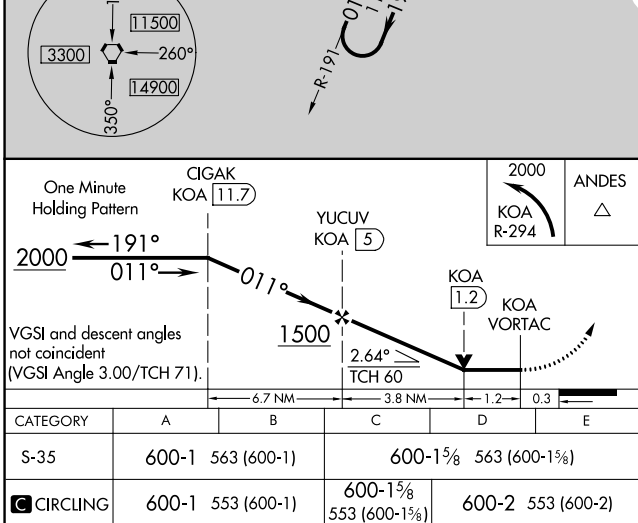

VORTAC KOA 112.1 Chan 58	APP CRS 011°	Rwy Idg 11000 TDZE 37 Apt Elev 47
---------------------------------------	------------------------	--

VOR or TACAN RWY 35

ELLISON ONIZUKA KONA INTL AT KEAHOLE (KOA) (PHKO)

DME required.		MISSED APPROACH: Climbing left turn to 2000 on KOA VORTAC R-294 to ANDES/11.7 DME and hold.		
Circling NA east of Rwy 17-35.				

ATIS 127.4	HCF CENTER 118.45 278.3	KONA TOWER* 120.3(CTAF) 254.3	GND CON 121.9	CLNC DEL 118.6
----------------------	-----------------------------------	---	-------------------------	--------------------------

PAC, 21 MAR 2024 to 16 MAY 2024

PAC, 21 MAR 2024 to 16 MAY 2024