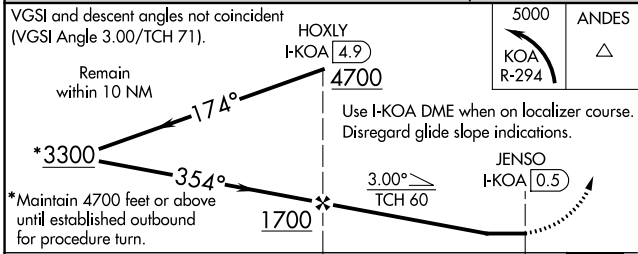

CATEGORY	A	B	C	D
S-35	460-1	423 (500-1)	460-1½ 423 (500-1½)	460-1½ 423 (500-1½)
C CIRCLING	520-1	473 (500-1)	520-1½ 473 (500-1½)	600-2 553 (600-2)

PAC, 21 MAR 2024 to 16 MAY 2024

PAC, 21 MAR 2024 to 16 MAY 2024