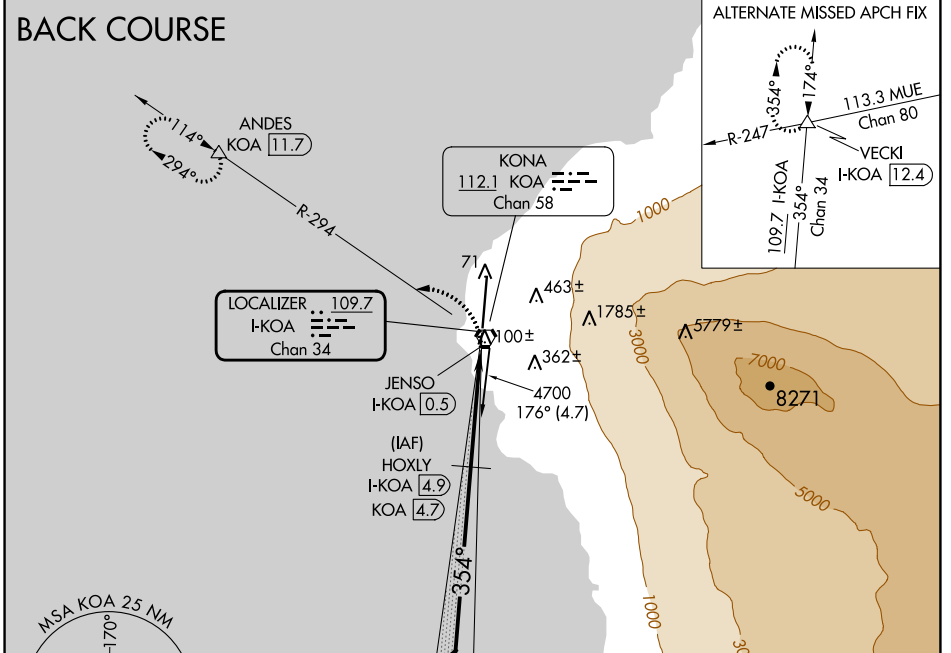

LOC/DME I-KOA 109.7 Chan 34	APP CRS 354°	Rwy Idg 11000 TDZE 37 Apt Elev 47
--	------------------------	--

LOC BC RWY 35

ELLISON ONIZUKA KONA INTL AT KEAHOLE (KOA) (PHKO)

⚠ Circling NA east of Rwy 17-35.
⚠ MISSED APPROACH: Climbing left turn to 5000 on KOA VORTAC R-294 to ANDES/KOA VORTAC 11.7 DME and hold, continue climb-in-hold to 5000.

ATIS 127.4	HCF CENTER 118.45 278.3	KONA TOWER★ 120.3(CTAF) 254.3	GND CON 121.9	CLNC DEL 118.6
----------------------	-----------------------------------	---	-------------------------	--------------------------

ELEV 47	D	TDZE 37
---------	----------	---------

CATEGORY	A	B	C	D
S-35	460-1	423 (500-1)	460-1½ 423 (500-1½)	460-1½ 423 (500-1½)
C CIRCLING	520-1	473 (500-1)	520-1½ 473 (500-1½)	600-2 553 (600-2)

PAC, 21 MAR 2024 to 16 MAY 2024

PAC, 21 MAR 2024 to 16 MAY 2024