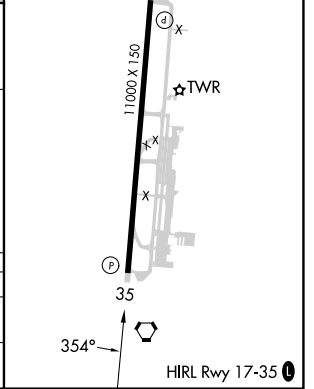

CATEGORY	A	B	C	D
S-35	460-1	423 (500-1)	460-1½ 423 (500-1½)	460-1½ 423 (500-1½)
C CIRCLING	520-1	473 (500-1)	520-1½ 473 (500-1½)	600-2 553 (600-2)

PAC, 21 MAR 2024 to 16 MAY 2024

PAC, 21 MAR 2024 to 16 MAY 2024