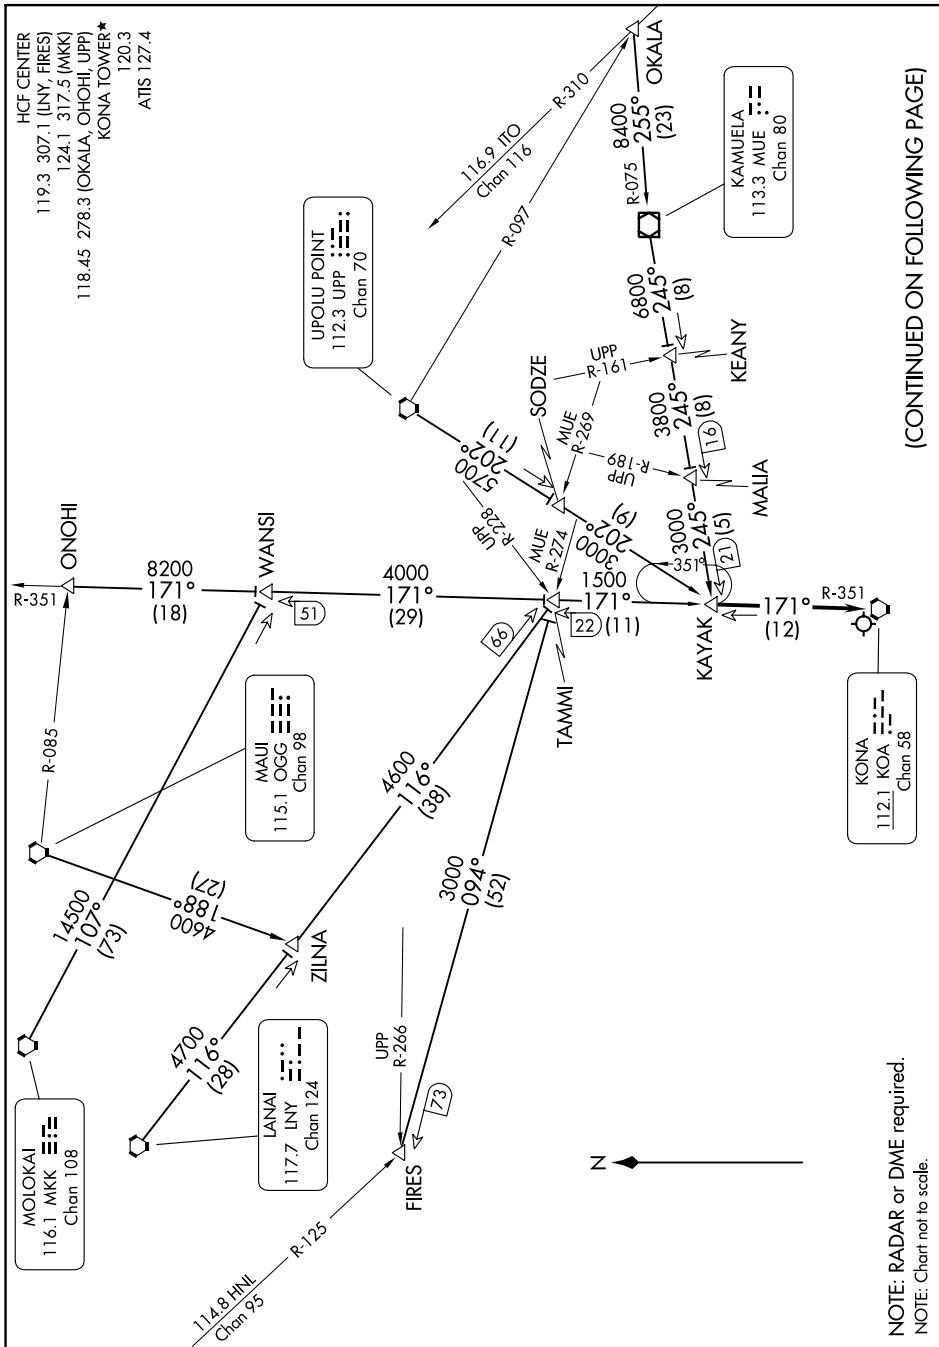

(KAYAK.KAYAK6) 24025  
**KAYAK SIX ARRIVAL**

ELLISON ONIZUKA KONA INTL AT KEAHOLE (KOA) (PHKO)  
 AL-5761 (FAA) KAILUA-KONA, HAWAII

PAC, 21 MAR 2024 to 16 MAY 2024

(CONTINUED ON FOLLOWING PAGE)

PAC, 21 MAR 2024 to 16 MAY 2024

**KAYAK SIX ARRIVAL**  
 (KAYAK.KAYAK6) 07DEC17

ELLISON ONIZUKA KONA INTL AT KEAHOLE (KOA) (PHKO)  
 KAILUA-KONA, HAWAII

NOTE: RADAR or DME required.  
 NOTE: Chart not to scale.