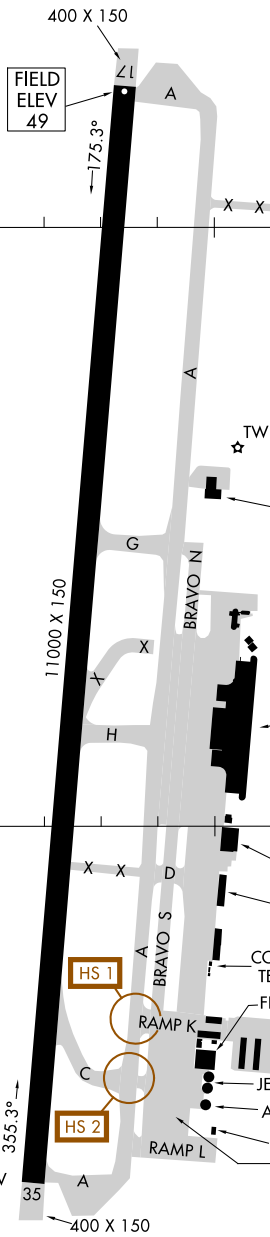

AIRPORT DIAGRAM

ELLISON ONIZUKA KONA INTL AT KEAHOLE (KOA) (PHKO)
AL-5761 (FAA) KAILUA/KONA, HAWAII

ATIS
127.4
KONA TOWER ★
120.3 254.3
GND CON
121.9
CLNC DEL
118.6

19°45'N

19°44'N

156°03'W

156°02'W

RWY 17-35
PCN 69 F/A/W/T
S-75, D-200, 2D-400,
2D/2D2-850

CAUTION: BE ALERT TO RUNWAY CROSSING CLEARANCES.
READBACK OF ALL RUNWAY HOLDING INSTRUCTIONS IS REQUIRED.

AIRPORT DIAGRAM

ELLISON ONIZUKA KONA INTL AT KEAHOLE (KOA) (PHKO)
KAILUA/KONA, HAWAII

PAC, 11 JUL 2024 to 05 SEP 2024