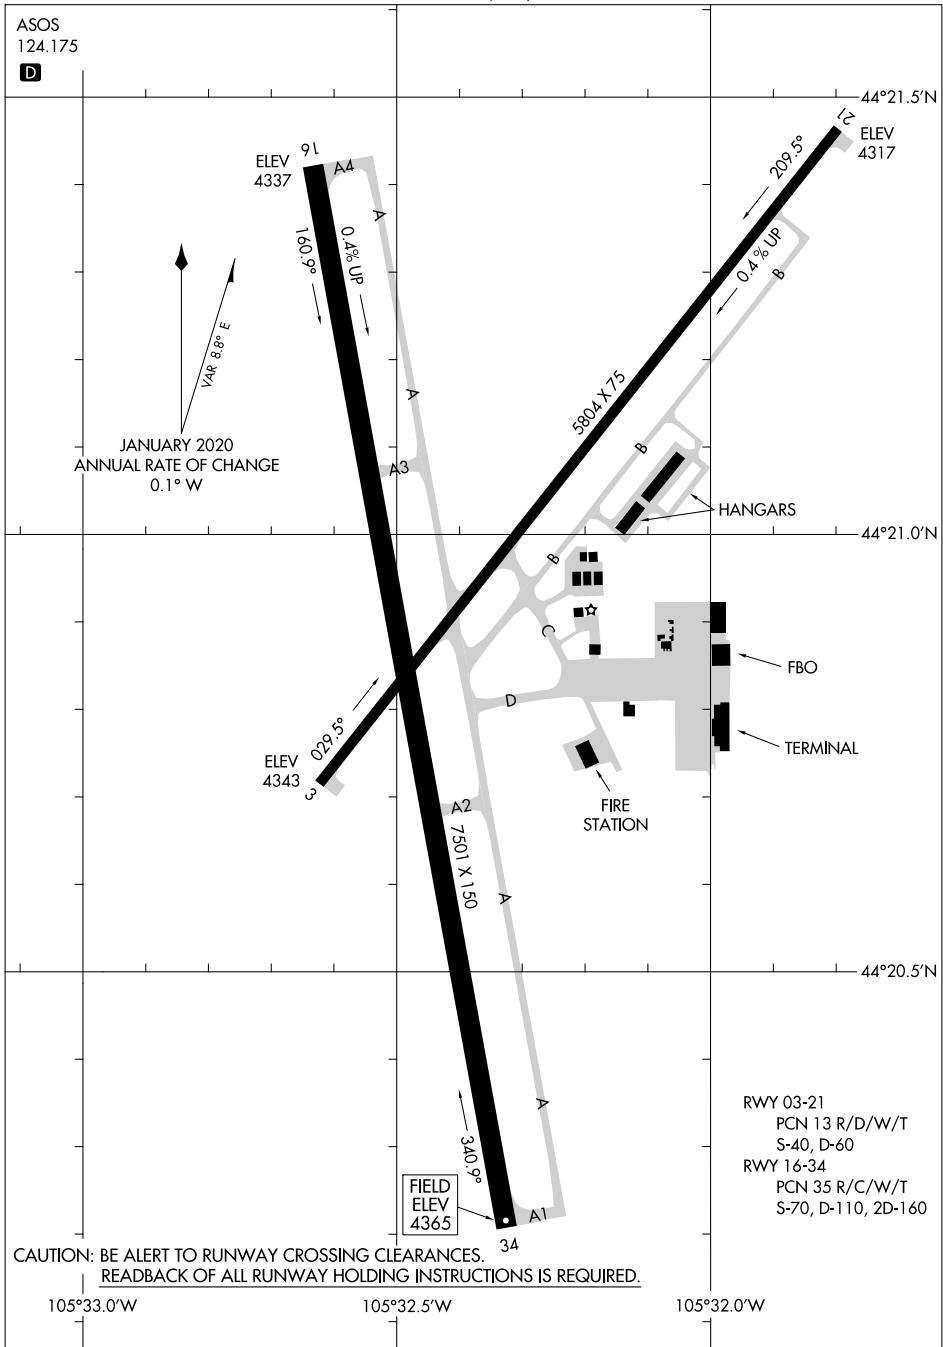

21168

AIRPORT DIAGRAM

NORTHEAST WYOMING RGNL (GCC)
GILLETTE, WYOMING

AL-5728 (FAA)

ASOS
124.175

D

NW-1, 03 OCT 2024 to 31 OCT 2024

NW-1, 03 OCT 2024 to 31 OCT 2024

AIRPORT DIAGRAM

21168

GILLETTE, WYOMING
NORTHEAST WYOMING RGNL (GCC)