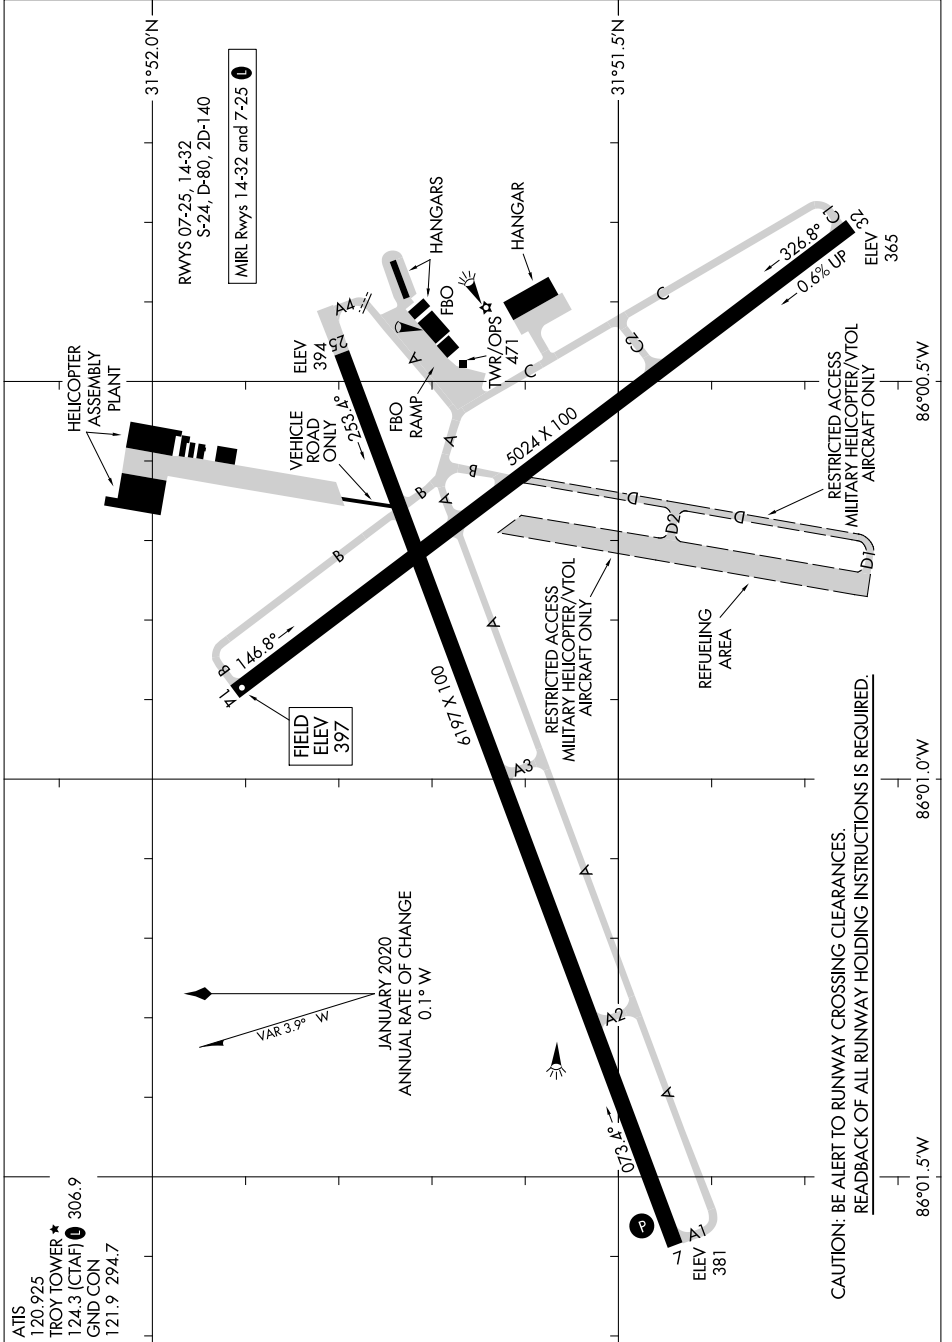

AIRPORT DIAGRAM

TROY MUNI AT N KENNETH CAMPBELL FLD (TOI)
AL-5720 (FAA)
TROY, ALABAMA

SE-4, 03 OCT 2024 to 31 OCT 2024

SE-4, 03 OCT 2024 to 31 OCT 2024

AIRPORT DIAGRAM

TROY, ALABAMA
TROY MUNI AT N KENNETH CAMPBELL FLD (TOI)

ATIS 120.925
 TROY TOWER ★ 124.3 (CTAF) 306.9
 GND CON 121.9 294.7