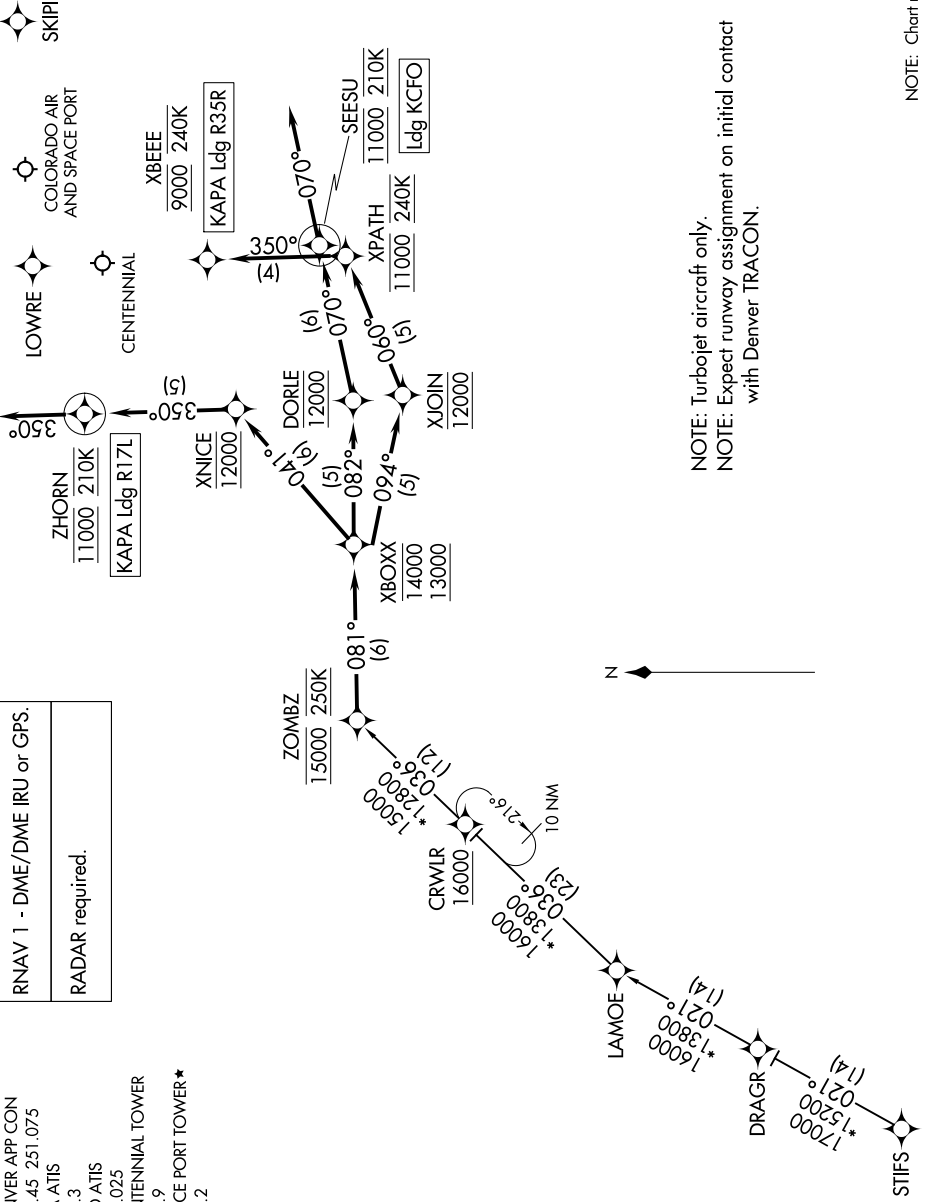

SW-1, 08 AUG 2024 to 05 SEP 2024

RNAV 1 - DME/DME IRU or GPS.
RADAR required.

DENVER APP CON  
128.45 251.075  
APA ATIS  
120.3  
CFO ATIS  
119.025  
CENTENNIAL TOWER  
118.9  
SPACE PORT TOWER ★  
120.2

NOTE: Turbojet aircraft only.  
NOTE: Expect runway assignment on initial contact with Denver TRACON.

NOTE: Chart not to scale.

SW-1, 08 AUG 2024 to 05 SEP 2024