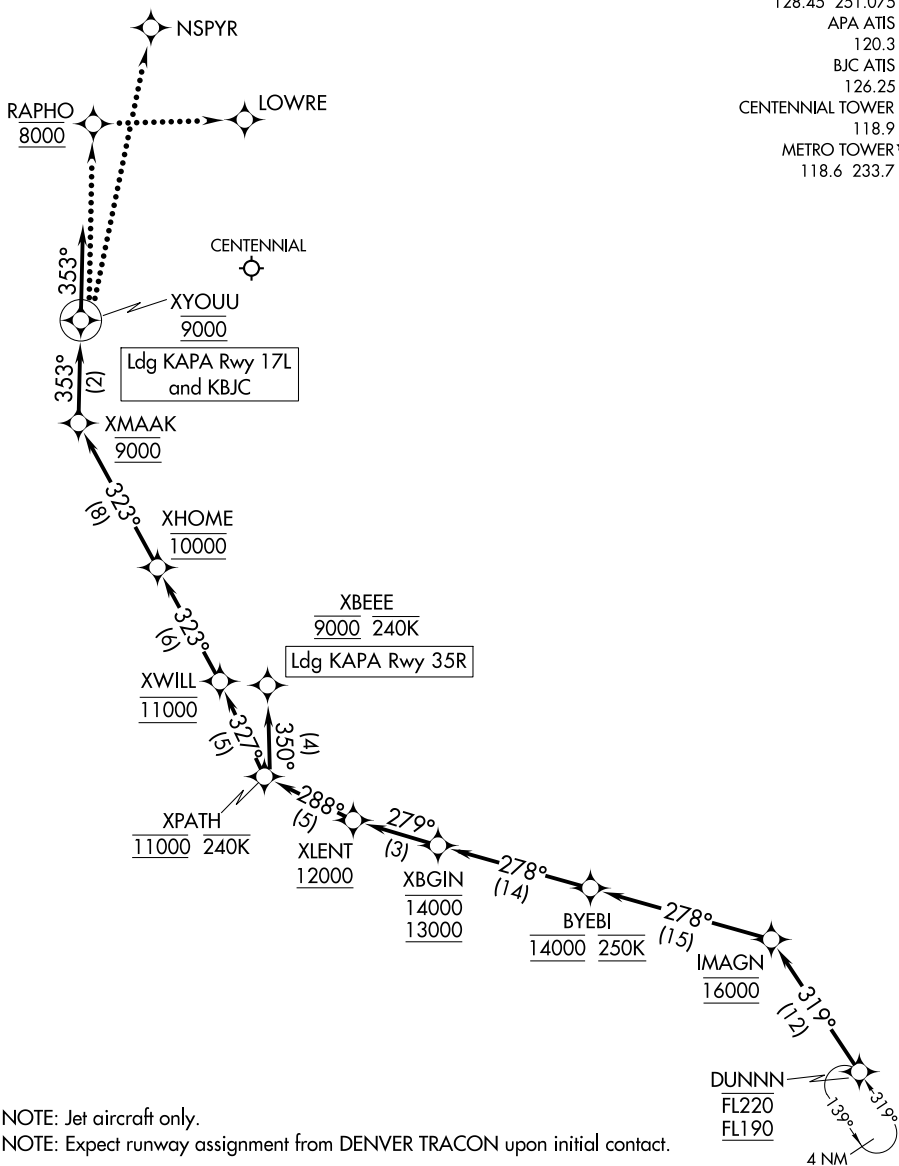

(DUNNN.DUNNN5) 22195

AL-5715 (FAA)

DUNNN FIVE ARRIVAL (RNAV) Arrival Routes

DENVER, COLORADO

ROCKY MOUNTAIN METRO

RNAV 1 - DME/DME/IRU or GPS.

RADAR required.

DENVER CENTER
 133.4 377.175
 SPRINGS APP CON
 124.0 257.875
 DENVER APP CON
 128.45 251.075
 APA ATIS
 120.3
 BJC ATIS
 126.25
 CENTENNIAL TOWER
 118.9
 METRO TOWER*
 118.6 233.7

SW-1, 31 OCT 2024 to 28 NOV 2024

SW-1, 31 OCT 2024 to 28 NOV 2024

NOTE: Jet aircraft only.

NOTE: Expect runway assignment from DENVER TRACON upon initial contact.

NOTE: Chart not to scale.

(NARRATIVE ON FOLLOWING PAGE)

DUNNN FIVE ARRIVAL (RNAV) Arrival Routes

DENVER, COLORADO

(DUNNN.DUNNN5) 14JUL22