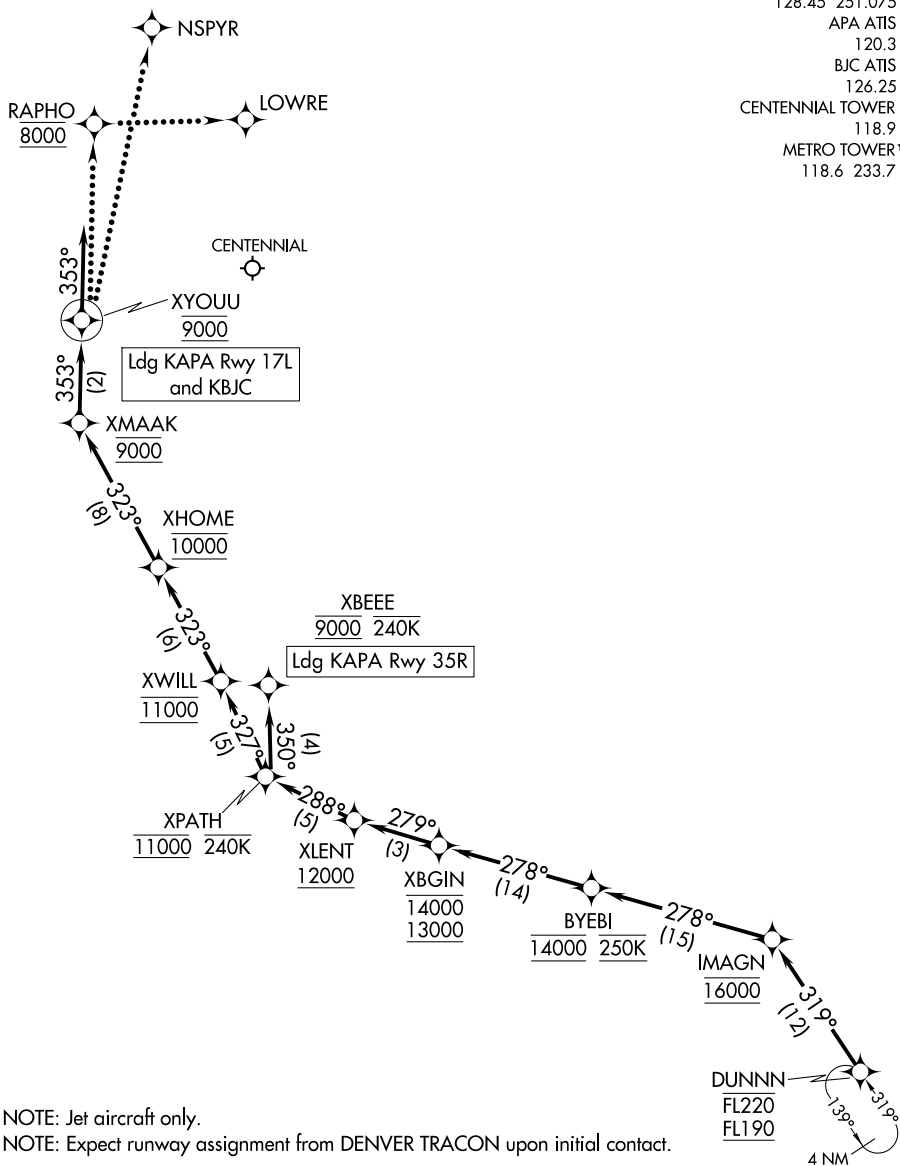

(DUNNN.DUNNN5) 22195

AL-5715 (FAA)

# DUNNN FIVE ARRIVAL (RNAV) Arrival Routes

DENVER, COLORADO

ROCKY MOUNTAIN METRO

RNAV 1 - DME/DME/IRU or GPS.

RADAR required.

DENVER CENTER  
 133.4 377.175  
 SPRINGS APP CON  
 124.0 257.875  
 DENVER APP CON  
 128.45 251.075  
 APA ATIS  
 120.3  
 BJC ATIS  
 126.25  
 CENTENNIAL TOWER  
 118.9  
 METRO TOWER\*  
 118.6 233.7

SW-1, 13 JUN 2024 to 11 JUL 2024

SW-1, 13 JUN 2024 to 11 JUL 2024

NOTE: Jet aircraft only.

NOTE: Expect runway assignment from DENVER TRACON upon initial contact.

NOTE: Chart not to scale.

(NARRATIVE ON FOLLOWING PAGE)

# DUNNN FIVE ARRIVAL (RNAV) Arrival Routes

DENVER, COLORADO

(DUNNN.DUNNN5) 14JUL22