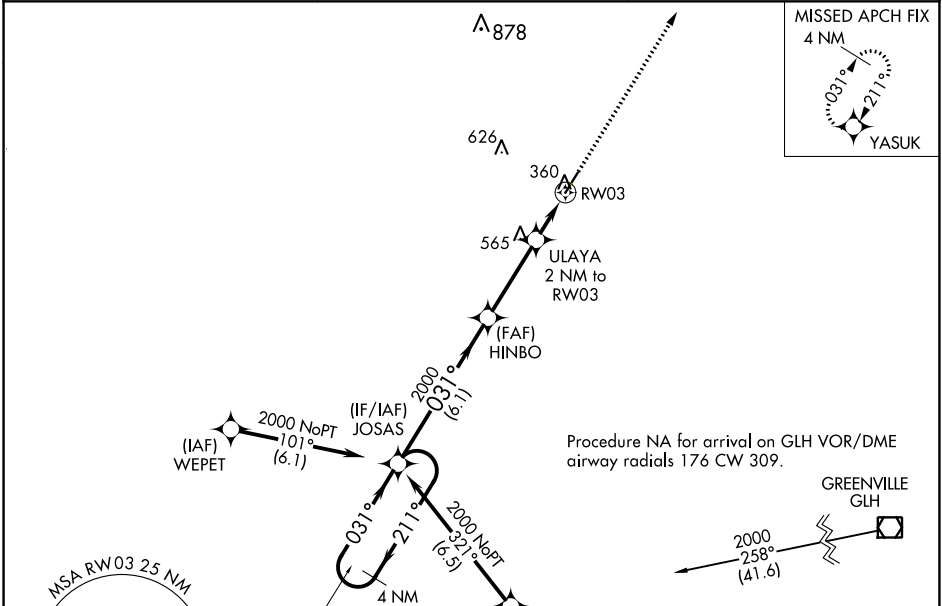

APP CRS	Rwy Idg	5020
031°	TDZE	268
	Apt Elev	268

RNAV (GPS) RWY 3

MONTICELLO MUNI/ELLIS FLD (L.L.Q)

RNP APCH - GPS.

⚠ Rwy 3 helicopter visibility reduction below 3/4 SM NA.

MISSED APPROACH: Climb to 2000 direct YASUK and hold.

ASOS 133.325	MEMPHIS CENTER 135.875 269.35	UNICOM 122.8 (CTAF)
------------------------	---	-------------------------------

SC-1, 31 OCT 2024 to 28 NOV 2024

SC-1, 31 OCT 2024 to 28 NOV 2024

ELEV 268	TDZE 268
----------	----------

CATEGORY	A	B	C	D
LNNAV MDA	820-1	552 (600-1)	820-1½ 552 (600-1½)	NA
CIRCLING	820-1	552 (600-1)	980-2 712 (800-2)	NA