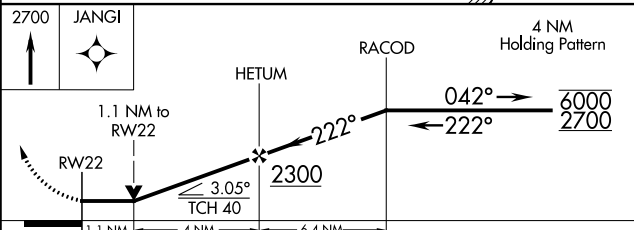

APP CRS	Rwy Idg	4001
222°	TDZE	620
	Apt Elev	624

RNAV (GPS) RWY 22

JACKSONVILLE MUNI (IJX)

RNP APCH - GPS.

⚠ Rwy 22 helicopter visibility reduction below 3/4 SM NA.

MISSED APPROACH: Climb to 2700 direct JANGI and hold.

AWOS-3PT 120.525	SAINT LOUIS APP CON * 126.15 323.0	CLNC DEL 118.45	UNICOM 122.8 (CTAF)
----------------------------	--	---------------------------	-------------------------------

CATEGORY	A	B	C	D
RNAV MDA	1020-1	400 (400-1)	1020-1 1/8	400 (400-1 1/8)
CIRCLING	1040-1 416 (500-1)	1080-1 456 (500-1)	1280-1 3/4 656 (700-1 3/4)	1360-2 1/4 736 (800-2 1/4)