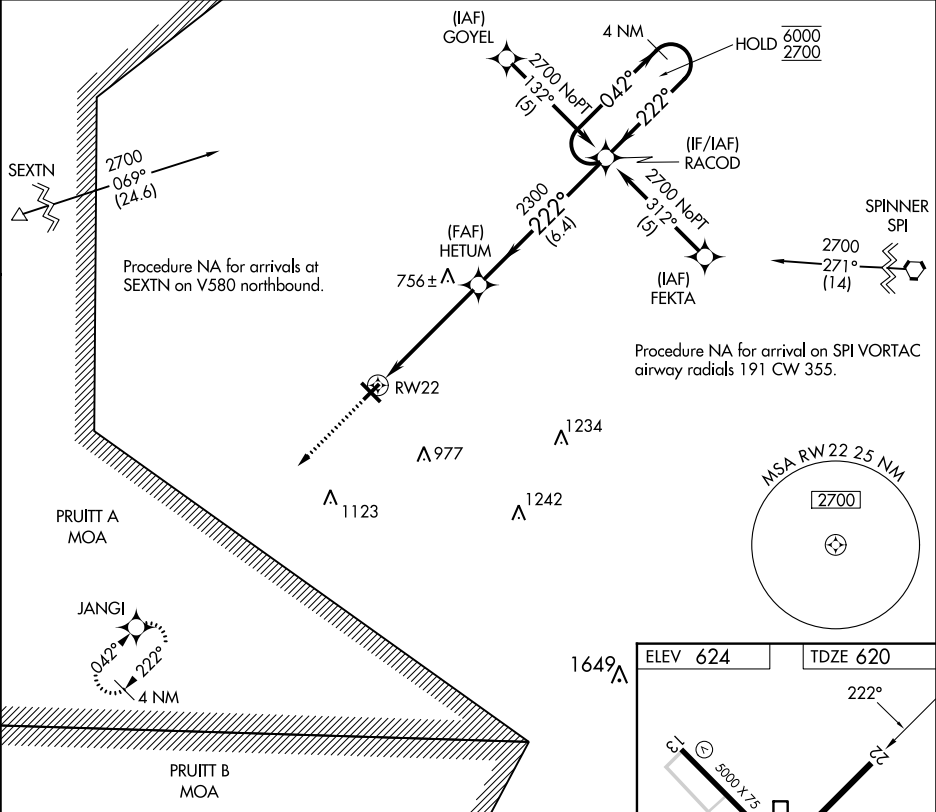

APP CRS	Rwy Idg	4001
222°	TDZE	620
	Apt Elev	624

RNAV (GPS) RWY 22

JACKSONVILLE MUNI (IJX)

RNP APCH - GPS.

⚠ Rwy 22 helicopter visibility reduction below 3/4 SM NA.

MISSED APPROACH: Climb to 2700 direct JANGI and hold.

AWOS-3PT 120.525	SAINT LOUIS APP CON * 126.15 323.0	CLNC DEL 118.45	UNICOM 122.8 (CTAF)
----------------------------	--	---------------------------	-------------------------------

CATEGORY	A	B	C	D
RNAV MDA	1020-1	400 (400-1)	1020-1 1/8	400 (400-1 1/8)
CIRCLING	1040-1 416 (500-1)	1080-1 456 (500-1)	1280-1 3/4 656 (700-1 3/4)	1360-2 1/4 736 (800-2 1/4)

REIL Rwy 13, 22 and 31

MIRL Rwy 4-22 and 13-31

EC-3, 28 NOV 2024 to 26 DEC 2024

EC-3, 28 NOV 2024 to 26 DEC 2024