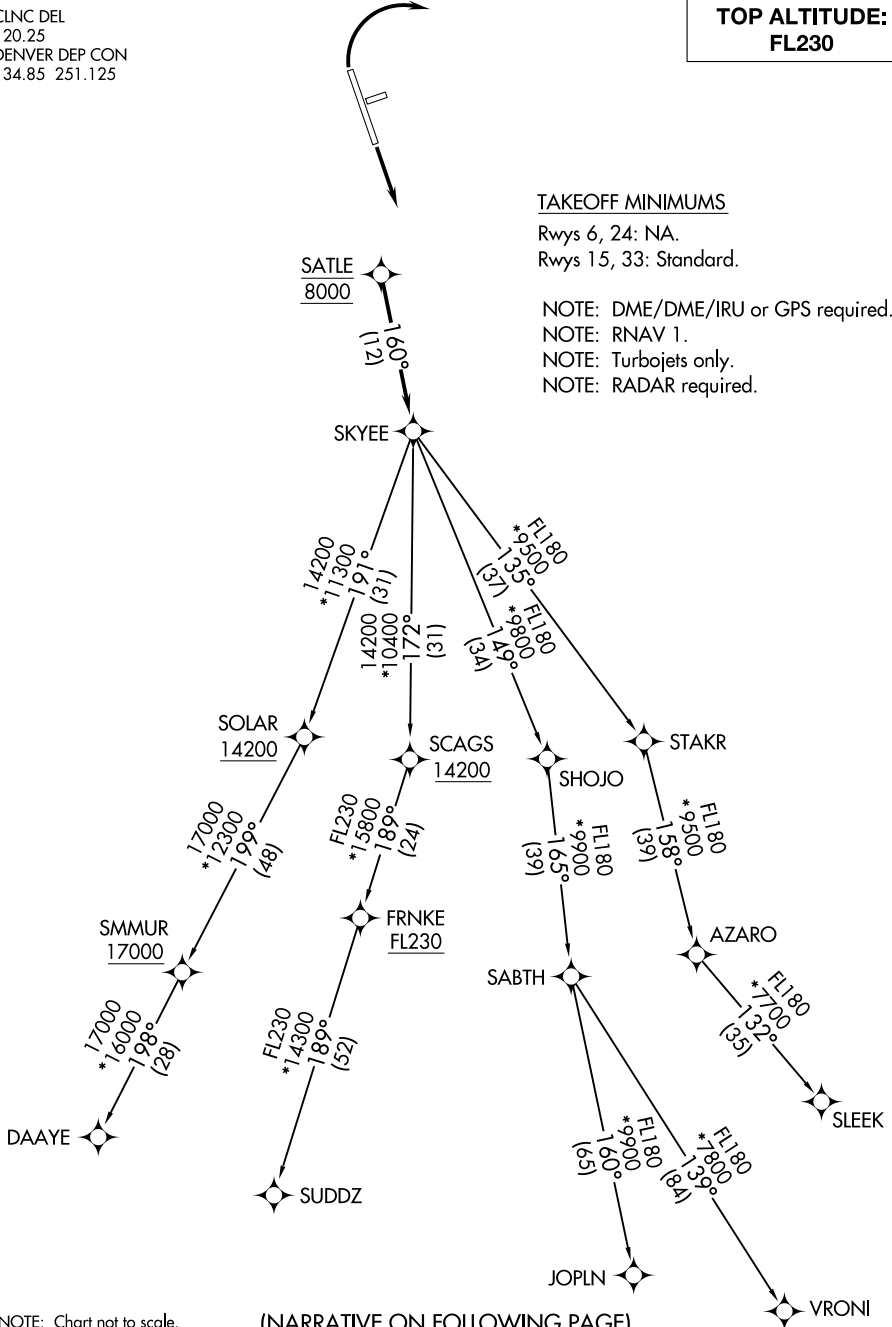

SKYEE ONE DEPARTURE (RNAV)

CLNC DEL
120.25
DENVER DEP CON
134.85 251.125

**TOP ALTITUDE:
FL230**

TAKEOFF MINIMUMS

Rwys 6, 24: NA.

Rwys 15, 33: Standard.

NOTE: DME/DME/IRU or GPS required.

NOTE: RNAV 1.

NOTE: Turbojets only.

NOTE: RADAR required.

SW-1, 11 JUL 2024 to 08 AUG 2024

SW-1, 11 JUL 2024 to 08 AUG 2024

NOTE: Chart not to scale.

(NARRATIVE ON FOLLOWING PAGE)

SKYEE ONE DEPARTURE (RNAV)