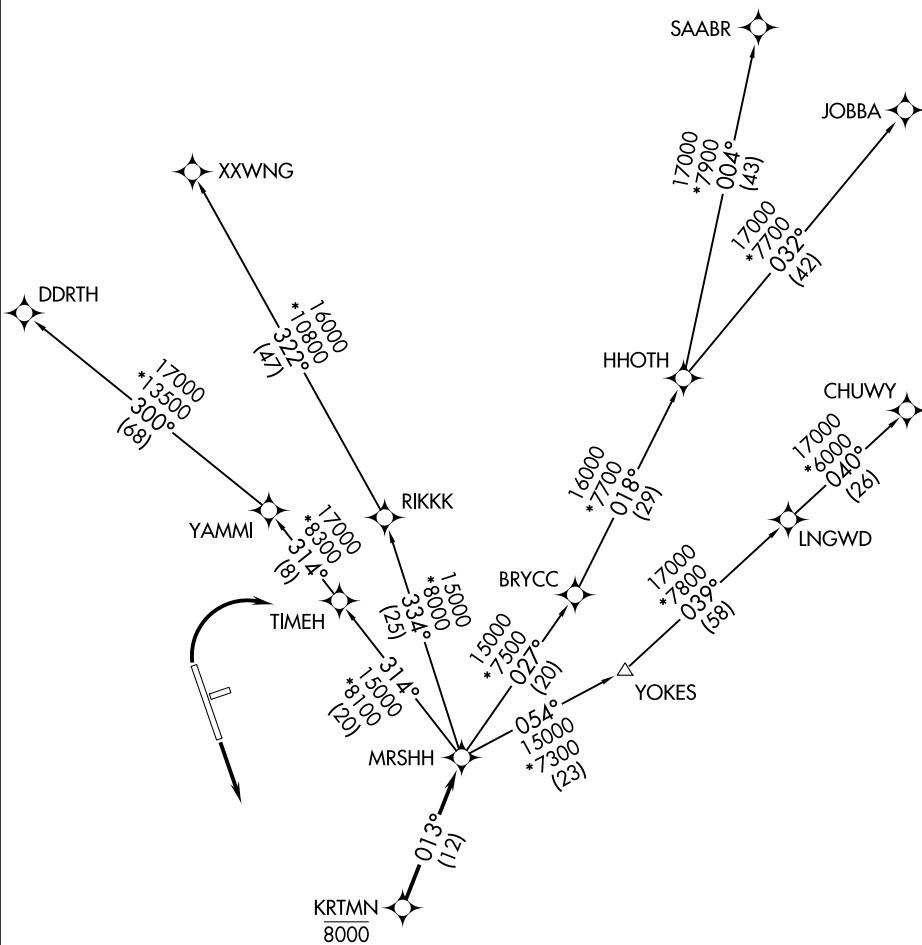

(MRS HH2.MRSHH) 21224

MRS HH TWO DEPARTURE (RNAV)

AL-5677 (FAA)

NORTHERN COLORADO RGNL (FNL)

FORT COLLINS/LOVELAND, COLORADO

CLNC DEL
120.25
DENVER DEP CON
134.85 251.125

**TOP ALTITUDE:
FL230**

SW-1, 11 JUL 2024 to 08 AUG 2024

SW-1, 11 JUL 2024 to 08 AUG 2024

TAKEOFF MINIMUMS

Rwys 6, 24: NA.
Rwys 15, 33: Standard.

- NOTE: DME/DME/IRU or GPS required.
- NOTE: RNAV 1.
- NOTE: Turbojets only.
- NOTE: RADAR required.

NOTE: Chart not to scale.

(NARRATIVE ON FOLLOWING PAGE)

MRS HH TWO DEPARTURE (RNAV)

(MRS HH2.MRSHH) 31DEC20

FORT COLLINS/LOVELAND, COLORADO

NORTHERN COLORADO RGNL (FNL)